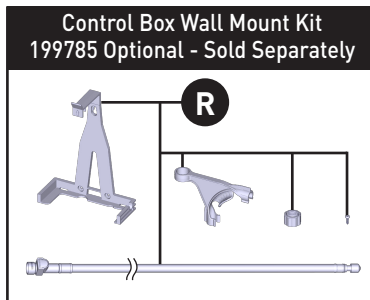

U by Moen Smart Faucet CIA™

Single-Handle High Arc Pulldown Kitchen Faucet
7622EV2 Series

ORDER BY PART NUMBER

ID	Kit Number	Finish
*A	218092	See Below
*B	168492	See Below
*C	207773	See Below
*D	207771	See Below
E	141025	N/A
*F	207770	See Below
G	140251	N/A
H	150259	N/A
I	201310	N/A
J	201311	N/A
K	201309	N/A
L	118305	N/A
M	125989	N/A
N	169031	N/A
O	197171	N/A
*P	141002	See Below
Q	176787	N/A
R	199785	N/A