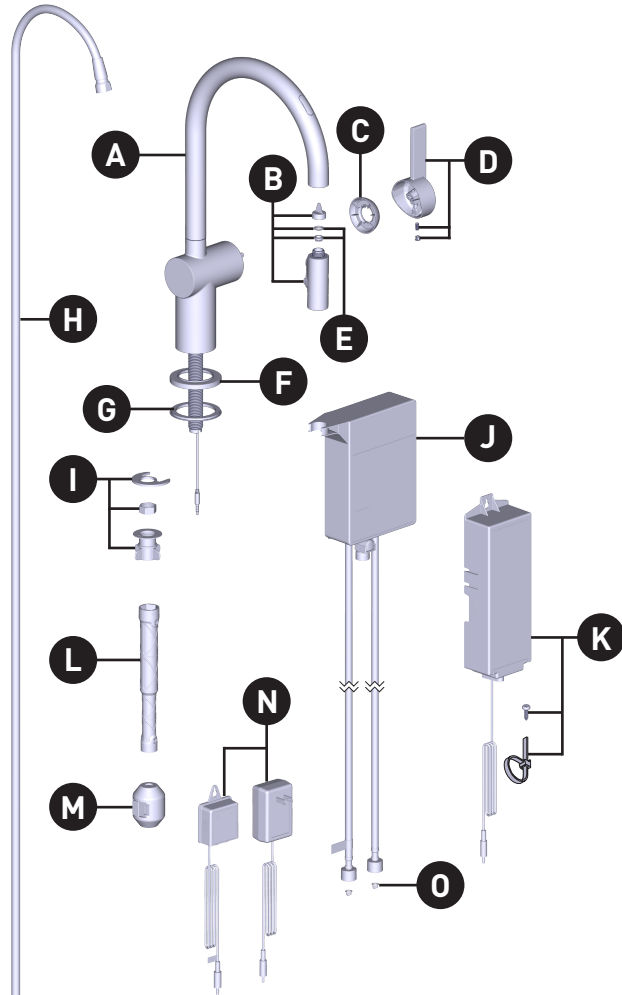

U by Moen Smart Faucet CIA™

Single-Handle High Arc Pulldown Kitchen Faucet
7622EV2 Series

ORDER BY PART NUMBER

ID	Kit Number	Finish
*A	218092	See Below
*B	168492	See Below
*C	207773	See Below
*D	207771	See Below
E	141025	N/A
*F	207770	See Below
G	140251	N/A
H	150259	N/A
I	201310	N/A
J	201311	N/A
K	201309	N/A
L	118305	N/A
M	125989	N/A
N	169031	N/A
O	197171	N/A
*P	141002	See Below
Q	176787	N/A
R	199785	N/A

***Finish Determined by Suffix**

Finish	Description
No Suffix	Chrome
BL	Matte Black
BG	Brushed Gold
SRS	Spot Resist Stainless