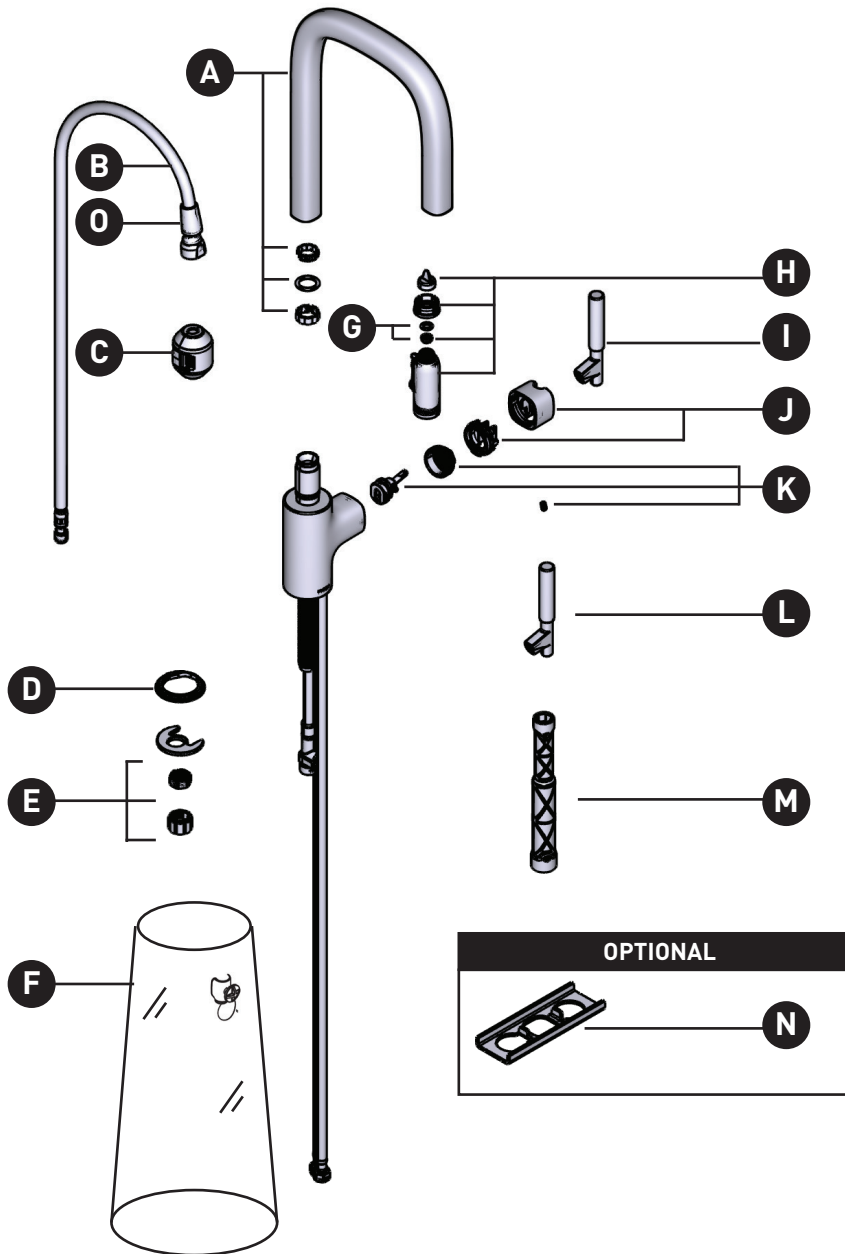

TENON™

Single-Handle Pulldown Kitchen Faucet

S74001 Series

ORDER BY PART NUMBER

ID	Kit Number	Finish
*A	216268	See below
B	150259	(Used for Chrome & Spot Resist Stainless)
	150259B	(Used for Matte Black & Brushed Gold)
C	125989	N/A
D	168498BL	(Used for Chrome, Spot Resist Stainless, Matte Black & Brushed Gold)
E	192155	N/A
F	159060	N/A (Optional, sold separately)
G	141025	N/A
H	201993	N/A
*I	216271	See below
*J	216270	See below
K	160657	N/A
*L	216272	See below
M	118305	N/A
N	176787	N/A
O	171325	N/A

*Finish Determined by Suffix	
Finish	Description
No Suffix	Chrome
SRS	Spot Resist Stainless
BL	Matte Black
BG	Brushed Gold