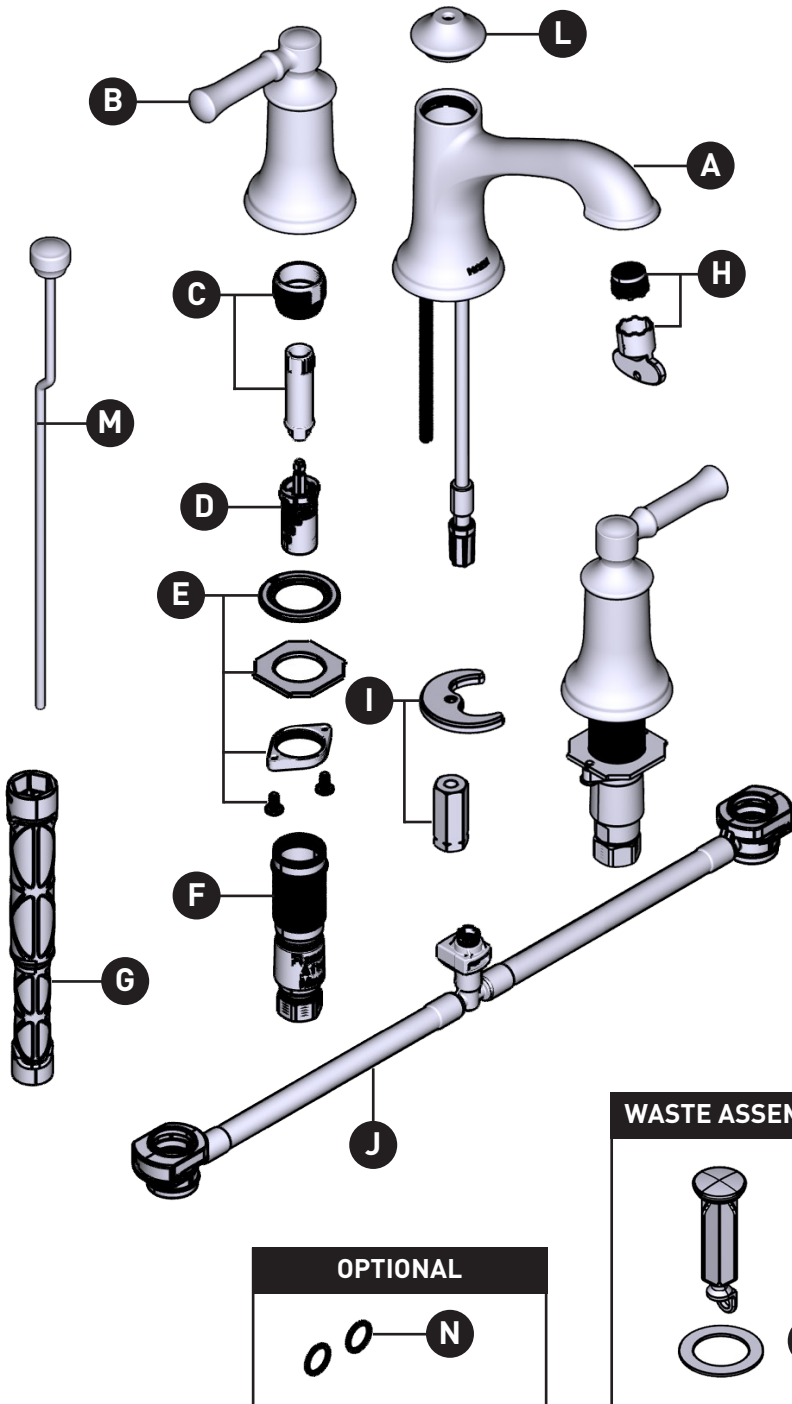

ORDER BY PART NUMBER

### DARTMOOR™

Two-Handle Widespread Lavatory Faucet  
TV6805 Series

| ID | Kit Number    | Finish    |
|----|---------------|-----------|
| *A | 216227        | See below |
| *B | 190202        | See below |
| C  | 174290        | N/A       |
| D  | 1234          | N/A       |
| E  | 215997        | N/A       |
| F  | 215996 (Hot)  | N/A       |
|    | 215995 (Cold) | N/A       |
| G  | 118305        | N/A       |
| H  | 180158        | N/A       |
| I  | 168809        | N/A       |
| J  | 215998        | N/A       |
| *K | 10709         | See below |
| *L | 190777        | See below |
| *M | 190112        | See below |
| N  | 190162        | N/A       |

**\*Finish Determined by Suffix**

| Finish   | Description       |
|--|-------------------|
| (base kit # = C)<br><i>(only applicable to * kits)</i> | Chrome            |
| BN   | Brushed Nickel    |
| BL   | Matte Black       |
| ORB  | Oil Rubbed Bronze |