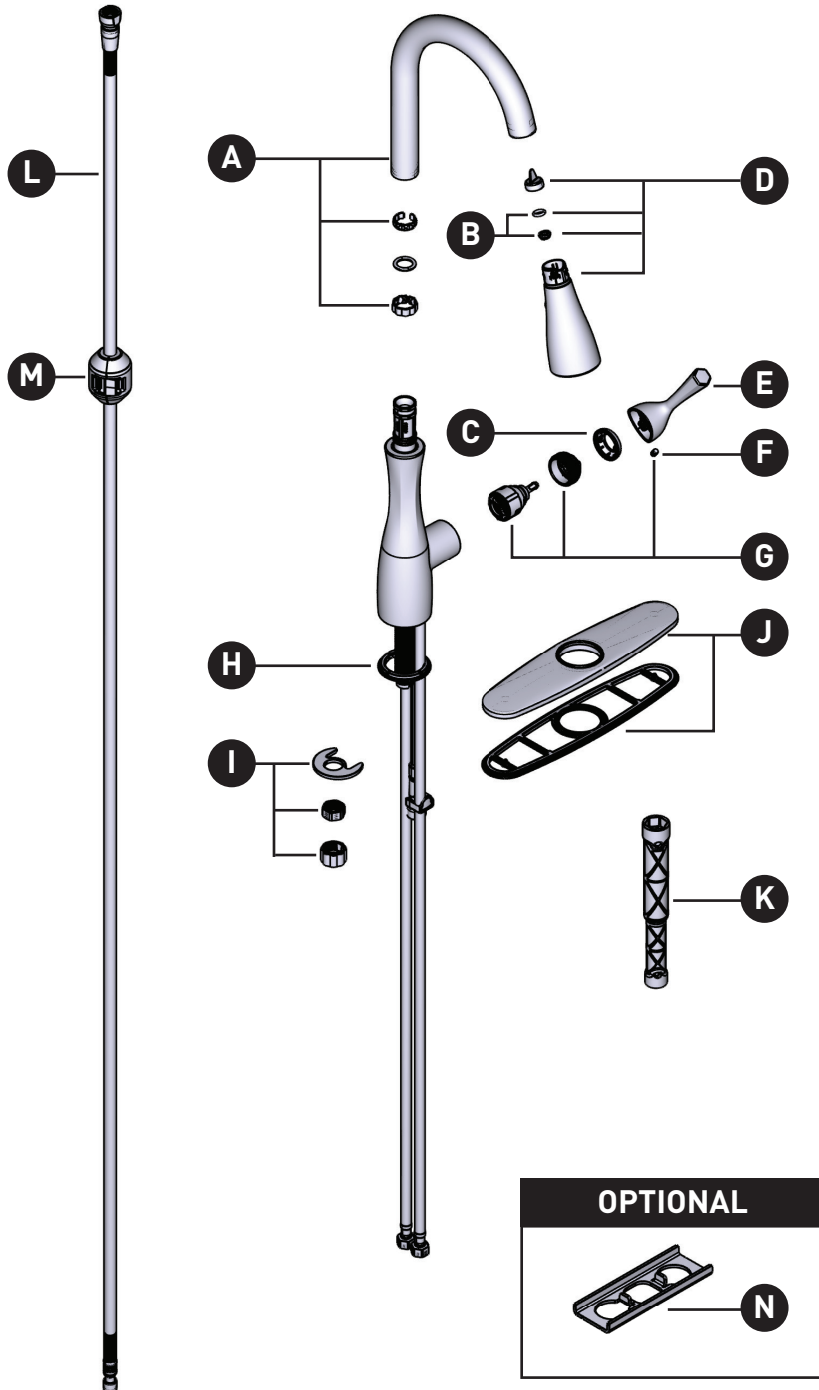

ARLIA™

Single-handle Pulldown Kitchen Faucet
87564 Series

ORDER BY PART NUMBER

ID	Kit Number	Finish
*A	176078	See below
B	141025	N/A
*C	160660	See below
*D	191004	See below
*E	217427	See below
F	155023	N/A
G	160657	N/A
H	143338	Chrome
	168498BL	Matte Black
I	192155	N/A
*J	141002	See below
K	118305	N/A
L	212650	N/A
M	125989	N/A
N	176787	N/A

***Finish Determined by Suffix**

Finish	Description
No Suffix	Chrome
BL	Matte Black
BG	Brushed Gold
SRS	Spot Resist Stainless

OPTIONAL