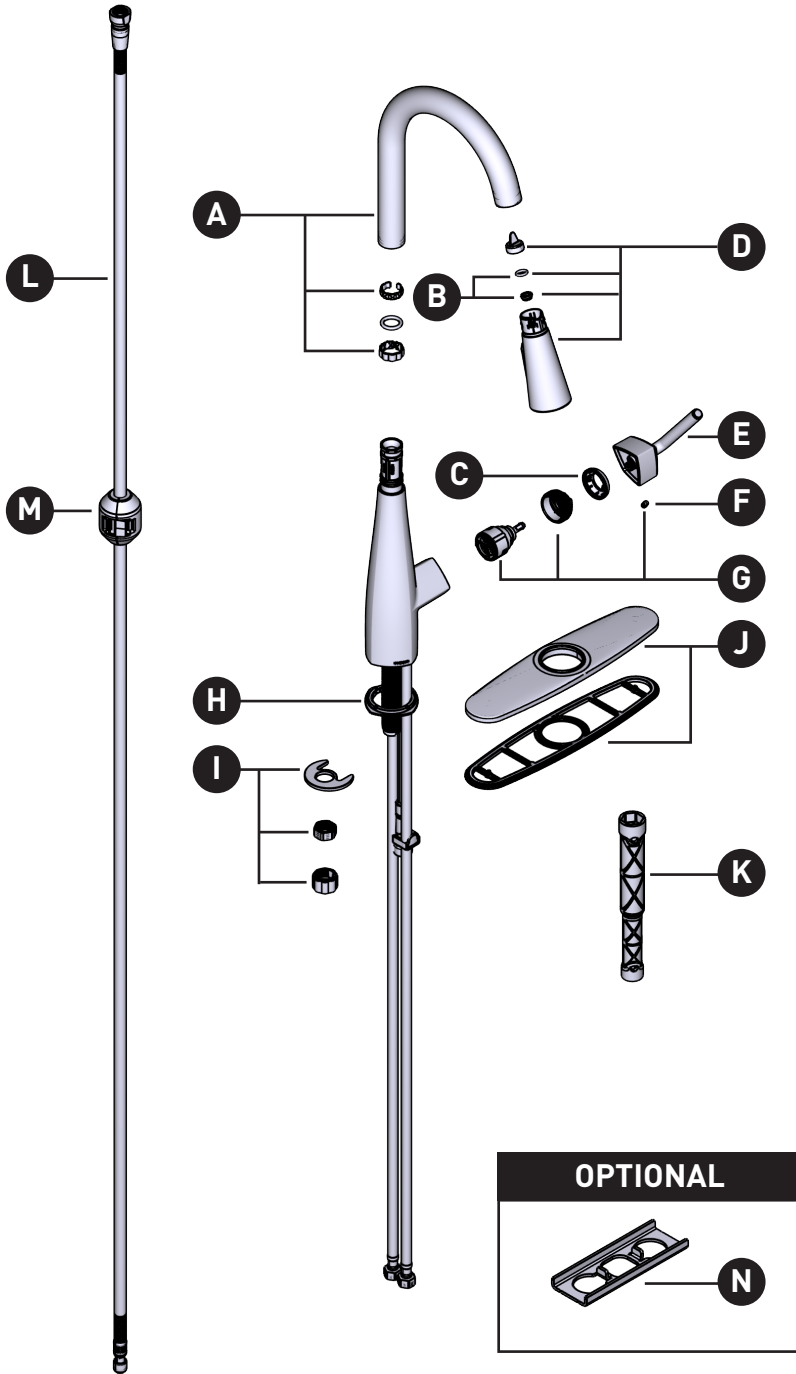

MAUREEN™

Single-handle Pulldown Kitchen Faucet
87493 Series

ORDER BY PART NUMBER

ID	Kit Number	Finish
A	176078	Chrome
	176078BL	Matte Black
	176078BG	Brushed Gold
	176078MSRS	(Used for Spot Resist Stainless)
B	141025	N/A
*C	160660	See below
*D	198279	See below
*E	217428	See below
F	155023	N/A
G	160657	N/A
H	217429BL	Matte Black
I	192155	N/A
*J	141002	See below
K	118305	N/A
L	212650	N/A
M	125989	N/A
N	176787	N/A

***Finish Determined by Suffix**

Finish	Description
No Suffix	Chrome
BL	Matte Black
BG	Brushed Gold
SRS	Spot Resist Stainless

OPTIONAL