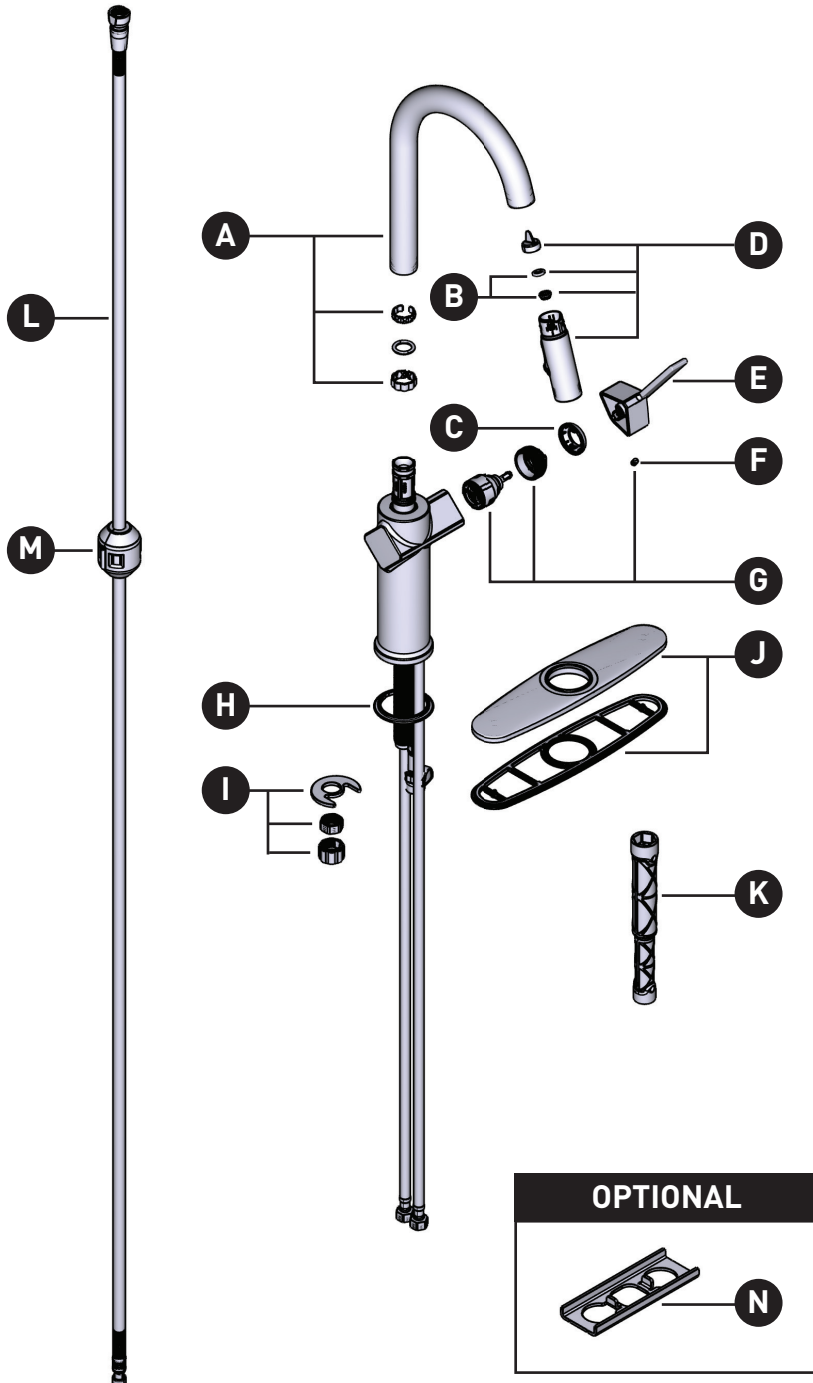

### JORIC™

Single-handle Pulldown Kitchen Faucet  
87492 Series

#### ORDER BY PART NUMBER

ID	Kit Number	Finish
A	174948	Chrome
	174948BL	Matte Black
	174948BG	Brushed Gold
	174948MSRS	(Used for Spot Resist Stainless )
B	141025	N/A
*C	160660	See below
*D	201994	See below
*E	217430	See below
F	155023	N/A
G	160657	N/A
H	143338	Chrome
	143338BL	Matte Black
I	192155	N/A
*J	141002	See below
K	118305	N/A
L	212650	N/A
M	125989	N/A
N	176787	N/A

**\*Finish Determined by Suffix**

Finish	Description
No Suffix	Chrome
BL	Matte Black
BG	Brushed Gold
SRS	Spot Resist Stainless

**OPTIONAL**