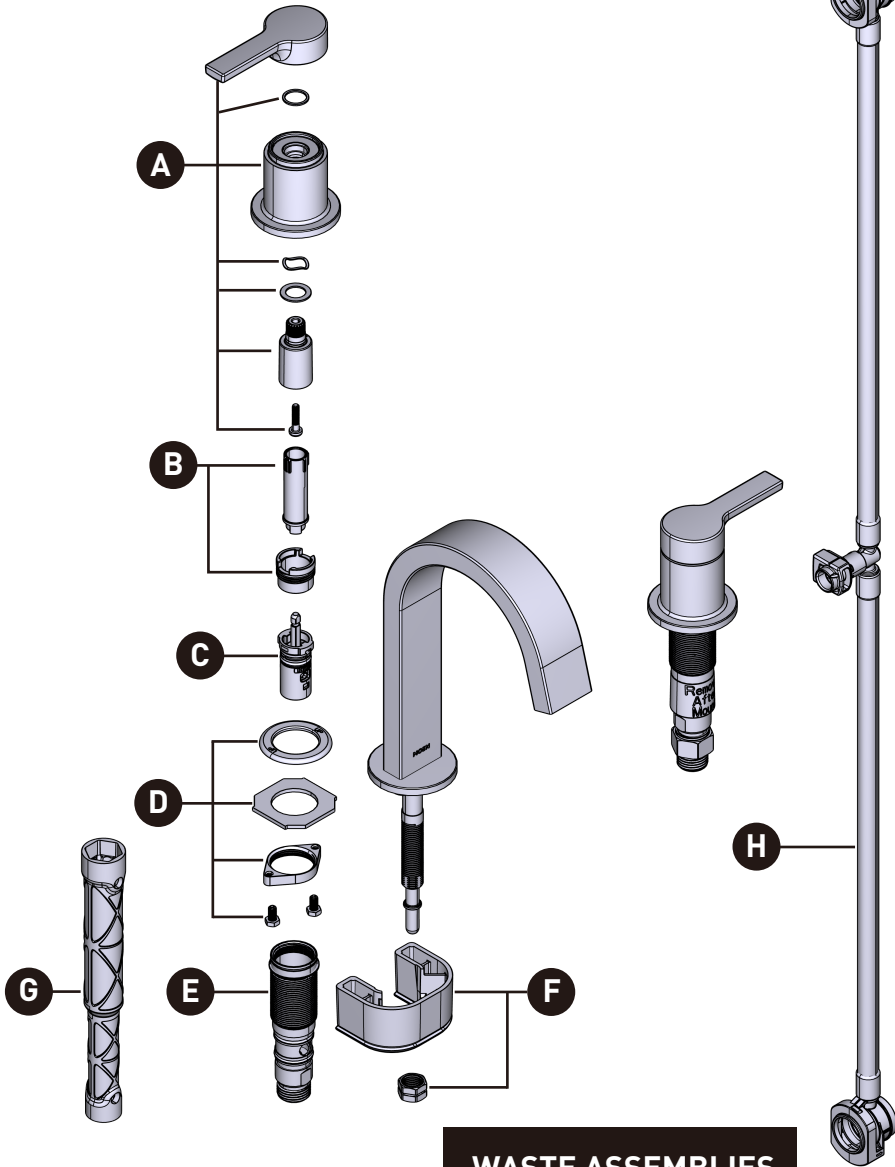

ORDER BY PART NUMBER

MODEL	FINISH	NOTES
84154	Chrome	Spring-Loaded Waste
84154BL	Matte Black	Spring-Loaded Waste
84154SRN	Spot Resist Brushed Nickel	Spring-Loaded Waste

ID	Kit Number	Finish
*A	217314	See Below
B	174290 (hot & cold)	N/A
C	1234	N/A
D	215997	N/A
E	215996 (Hot)	N/A
	215995 (Cold)	N/A
F	42088	N/A
G	118305	N/A
H	215998	N/A
I	186479	Chrome
	186479CSL	Used for Spot Resist Brushed Nickel
	186479BL	Matte Black
J	186478	Chrome
	186478CSL	Used for Spot Resist Brushed Nickel
	186478BL	Matte Black

WASTE ASSEMBLIES

*Finish Determined by Suffix

Finish	Description
No Suffix	Chrome
SRN	Spot Resist Brushed Nickel
BL	Matte Black