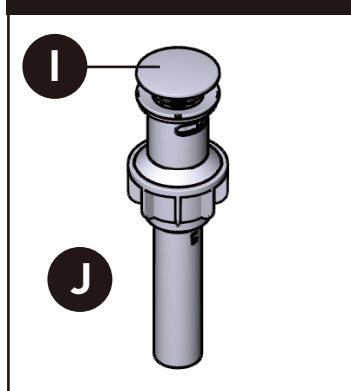

ORDER BY PART NUMBER

MODEL	FINISH	NOTES
84154	Chrome	Spring-Loaded Waste
84154BL	Matte Black	Spring-Loaded Waste
84154SRN	Spot Resist Brushed Nickel	Spring-Loaded Waste

ID	Kit Number	Finish
*A	217314	See Below
B	174290 (hot & cold)	N/A
C	1234	N/A
D	215997	N/A
E	215996 (Hot)	N/A
	215995 (Cold)	N/A
F	42088	N/A
G	118305	N/A
H	215998	N/A
I	186479	Chrome
	186479CSL	Used for Spot Resist Brushed Nickel
	186479BL	Matte Black
J	186478	Chrome
	186478CSL	Used for Spot Resist Brushed Nickel
	186478BL	Matte Black

WASTE ASSEMBLIES

*Finish Determined by Suffix

Finish	Description
No Suffix	Chrome
SRN	Spot Resist Brushed Nickel
BL	Matte Black