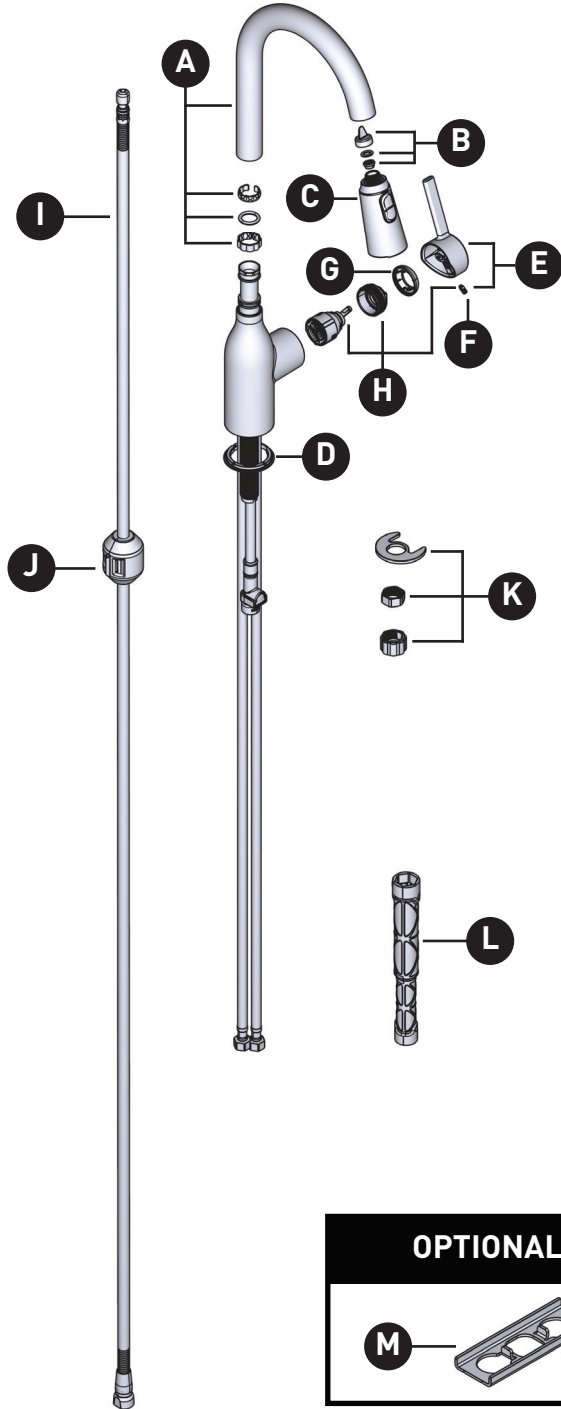

TYPE

Faucet/Sink Kit

ID	Kit Number	Finish
*A	See page 2 Faucet (214787SRS)	See below
B	212238 (Top Mount Mounting Hardware) (x10)	N/A
C	212239 (Undermount Hardware) (x10)	N/A
D	22036 (Drain) (Sold Separately)	N/A

*Finish Determined by Suffix	
Finish	Description
SRS	Spot Resist Stainless

MOEN®

ORDER BY PART NUMBER

Note: Faucet not sold separately. Sold as part of 21597 sink kit only.

ILLUSTRATED PARTS

KENADI™

Single Handle High Arc
Pulldown Kitchen Faucet

ID	Kit Number	Finish
*A	176078SRS	See below
B	158550	N/A
C	179574SRS	See below
D	168498	N/A
E	186712SRS	See below
F	155023 (Requires 3/32" hex key)	N/A
G	160660SRS	See below
H	1255	N/A
I	212650	N/A
J	125989	N/A
K	192155	N/A
L	118305	N/A
M	176787 (Optional)	N/A