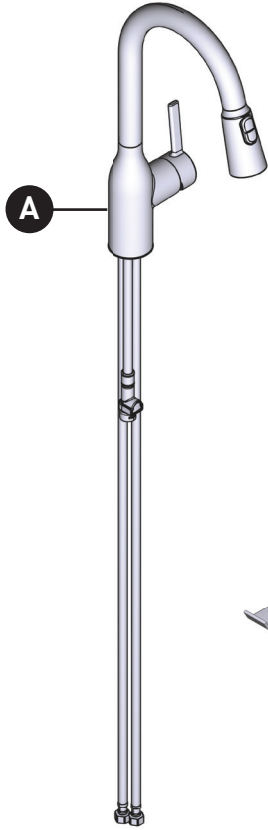

MOEN®

ORDER BY PART NUMBER

Note: Faucet not sold separately. Sold as part of 21597 sink kit only.

ILLUSTRATED PARTS

KENADI™

One Handle Pulldown
Kitchen Faucet & Sink Kit

MODELS

21597

TYPE

Faucet/Sink Kit

ID	Kit Number	Finish
*A	See page 2 Faucet (214787SRS)	See below
B	212238 (Top Mount Mounting Hardware) (x10)	N/A
C	212239 (Undermount Hardware) (x10)	N/A
D	22036 (Drain) (Sold Separately)	N/A

*Finish Determined by Suffix	
Finish	Description
SRS	Spot Resist Stainless

MOEN®

ORDER BY PART NUMBER

Note: Faucet not sold separately. Sold as part of 21597 sink kit only.

ILLUSTRATED PARTS

KENADI™

Single Handle High Arc
Pulldown Kitchen Faucet

ID	Kit Number	Finish
*A	176078SRS	See below
B	158550	N/A
C	179574SRS	See below
D	168498	N/A
E	186712SRS	See below
F	155023 (Requires 3/32" hex key)	N/A
G	160660SRS	See below
H	1255	N/A
I	212650	N/A
J	125989	N/A
K	192155	N/A
L	118305	N/A
M	176787 (Optional)	N/A