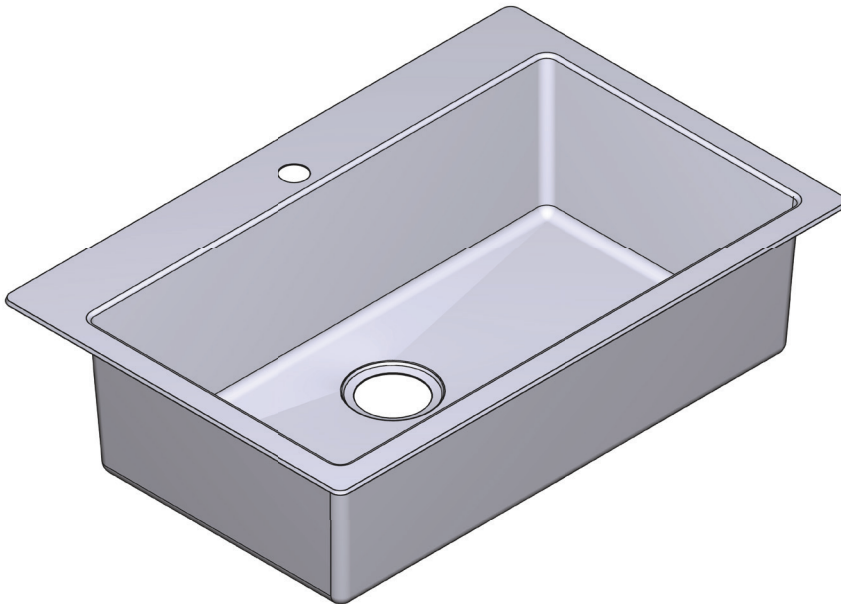

MOEN®

ORDER BY PART NUMBER

Note: Faucet not sold separately. Sold as part of 21597 sink kit only.

ILLUSTRATED PARTS

KENADI™

One Handle Pulldown
Kitchen Faucet & Sink Kit

MODELS

21597

TYPE

Faucet/Sink Kit

ID	Kit Number	Finish
*A	See page 2 Faucet (214787SRS)	See below
B	212238 (Top Mount Mounting Hardware) (x10)	N/A
C	212239 (Undermount Hardware) (x10)	N/A
D	22036 (Drain) (Sold Separately)	N/A

*Finish Determined by Suffix	
Finish	Description
SRS	Spot Resist Stainless

MOEN®

ORDER BY PART NUMBER

Note: Faucet not sold separately. Sold as part of 21597 sink kit only.

ILLUSTRATED PARTS

KENADI™

Single Handle High Arc
Pulldown Kitchen Faucet