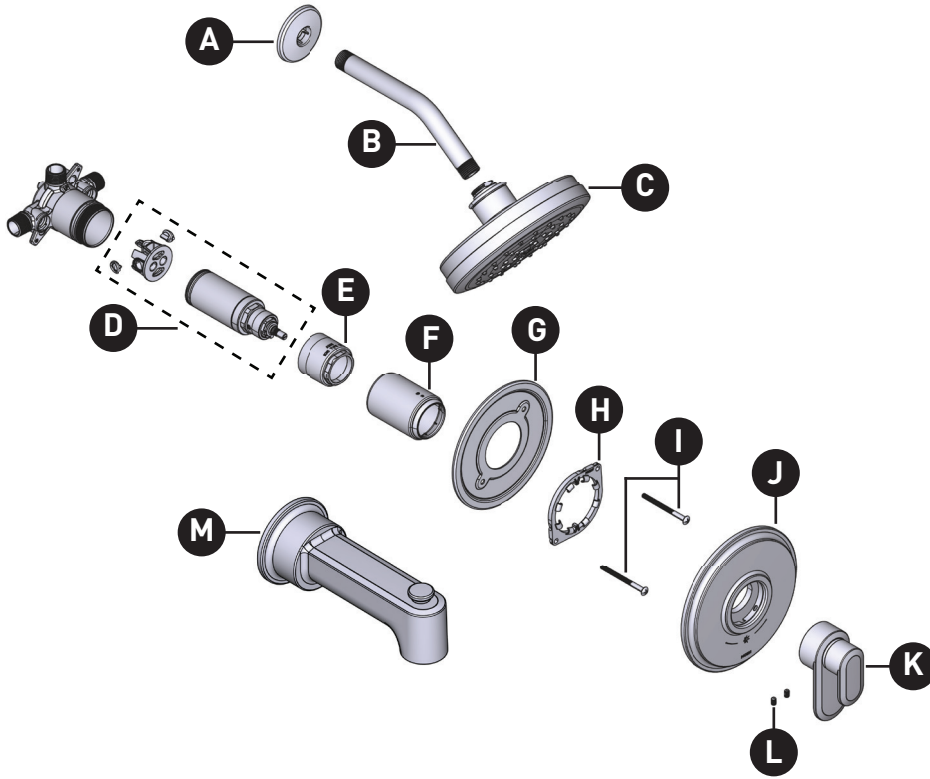

MOEN®

ILLUSTRATED PARTS

GREENFIELD™

Thermostatic M-CORE™ 4-Series Trim

MODELS: UT4321 Series - Valve Trim Only
 UT4322EP Series - Shower Only
 UT4323EP Series - Tub/Shower Trim

ORDER BY PART NUMBER

*All models with an EP suffix include
 a 1.75 GPM showerhead

ID	Kit Number	Finish
*A	137488	See below
*B	123815	See below
*C	S178EP (1.75 GPM)	See below
D	1214	N/A
E	213751	N/A
*F	213779	See below
G	200766	N/A
H	200772	N/A
I	200764 (x2)	N/A
*J	215544	See below
*K	215543	See below
L	207317 (x2) (Required 3/32" Hex Key)	N/A
*M	215536 (Slip Fit)	See below
	215539 (IPS) (Option)	See below
*N	213752	See below