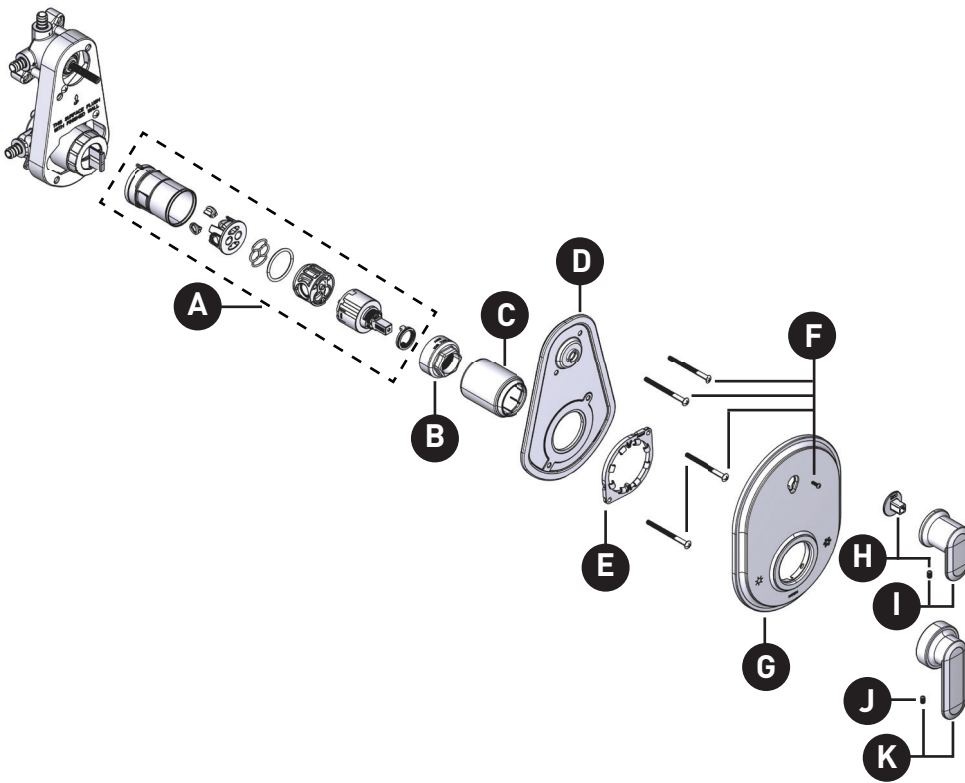

## ILLUSTRATED PARTS

### GREENFIELD™

M-CORE™ 3-Series Valve Trim with  
Integrated Transfer Valve

**MODELS:** UT33341 Series

#### ORDER BY PART NUMBER

\*Trim can be used with U232 Series  
and U362 Series series valve

ID	Kit Number	Finish
A	1213	N/A
B	200762	N/A
*C	200775	See below
D	200769	N/A
E	200772	N/A
F	200765	N/A
*G	215542	See below
H	200713	N/A
*I	215541	N/A
J	40057 (x2) (Requires 3/32" Hex Key)	See below
*K	215537	See below
*L	200755	See below