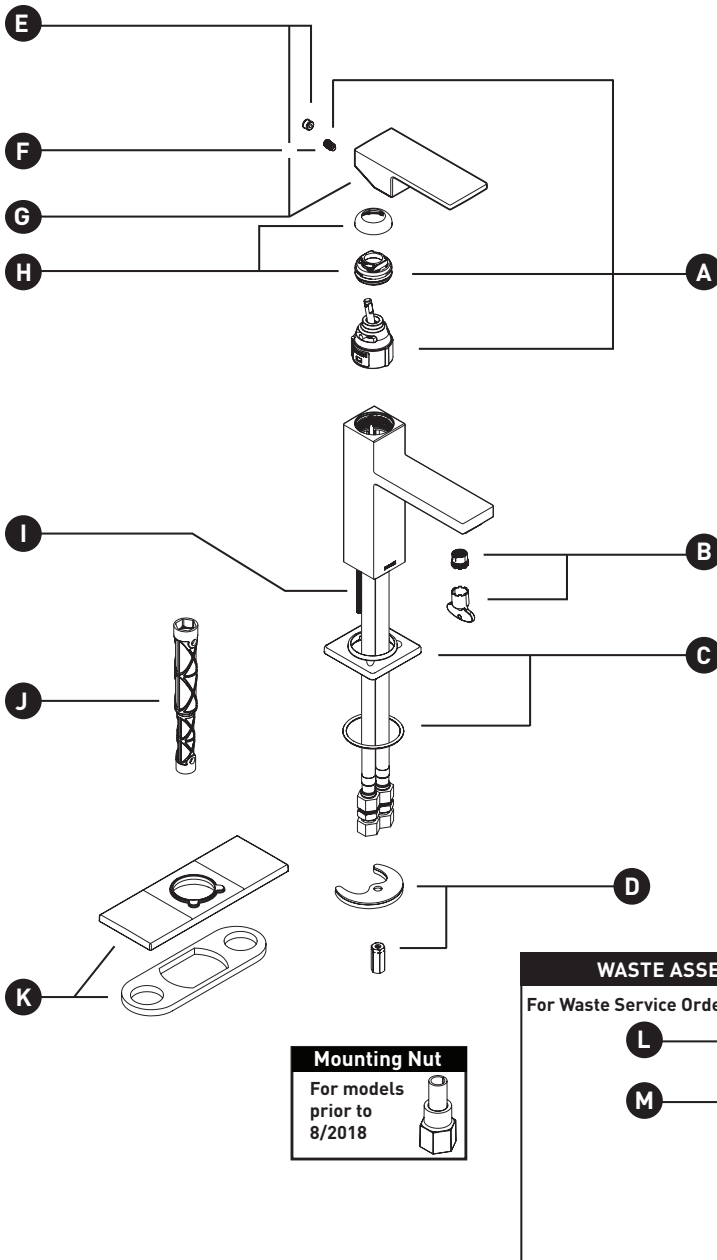

Modern™ Single-Handle Lavatory Faucet 84771 Series

ORDER BY PART NUMBER

ID	Kit Number	Finish
A	160657	N/A
B	181085 (1.2gpm)	N/A
	184082 (1.0gpm)	N/A
*C	193147	See below
D	146190	N/A
*E	152859	See below
F	155023	N/A
*G	193172	See below
*H	160660	See below
I	143327	N/A
J	118305	N/A
*K	193148	See below
L	186479 (Top only)	Chrome
	186479BL (Top only)	Matte Black
	186479BZG (Top only)	Bronzed Gold
	186479CSL (Top only)	(Used for Spot Resist Brushed Nickel)
M	186478 (Full assembly)	Chrome
	186478BL (Top only)	Matte Black
	186478BZG (Top only)	Bronzed Gold
	186478CSL (Top only)	(Used for Spot Resist Brushed Nickel)

*Finish Determined by Suffix	
Finish	Description
No Suffix	Chrome
BL	Matte Black
BZG	Bronzed Gold
SRN	Spot Resist Brushed Nickel