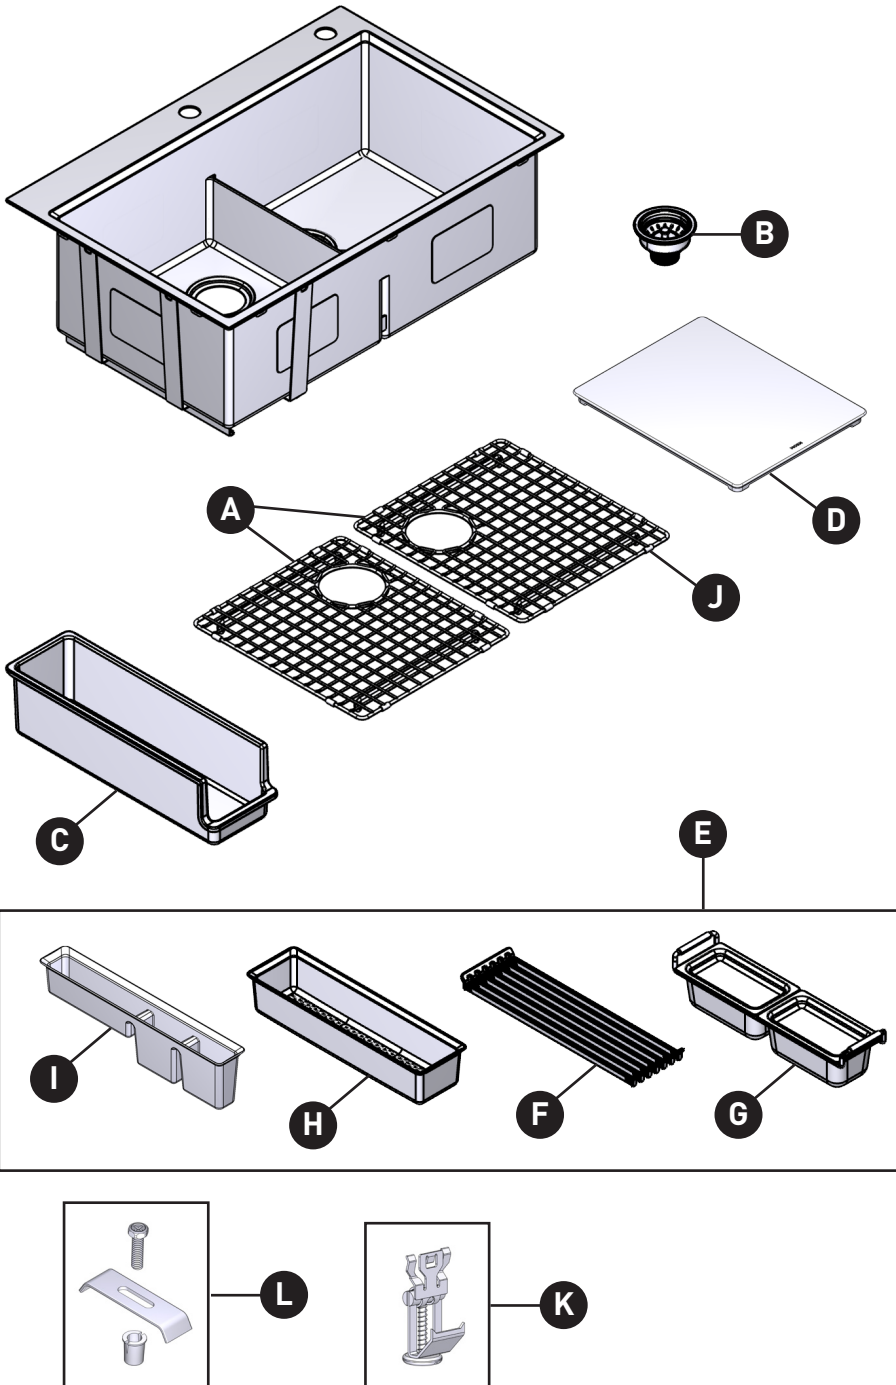

ILLUSTRATED PARTS

Luxe Chef 33" Workstation System Stainless Steel Dual Mount Double Bowl Sink with Low Divide

GS161302B

ORDER BY PART NUMBER

ID	Kit Description	Kit Number
A	Sink Grid	215815
B	Drain Assembly with Basket Strainer	214327
C	Pullout Storage Bin	215821
D	Bamboo Cutting Board	GA777
E	Plastic Accessory Bundle	GA778
F	Drying Rack (x2)	215812
G	Prep Bin Holder, Bins (x2), Lids (x2)	215820
H	Colander	215811
I	Utensil Holder	215818
J	Bumpers for Grid	214351
K	Drop-in Mounting Hardware (x10)	212238
L	Undermount Mounting Hardware (x10)	212239

NOTE: GA777 and GA778 are sold separately.