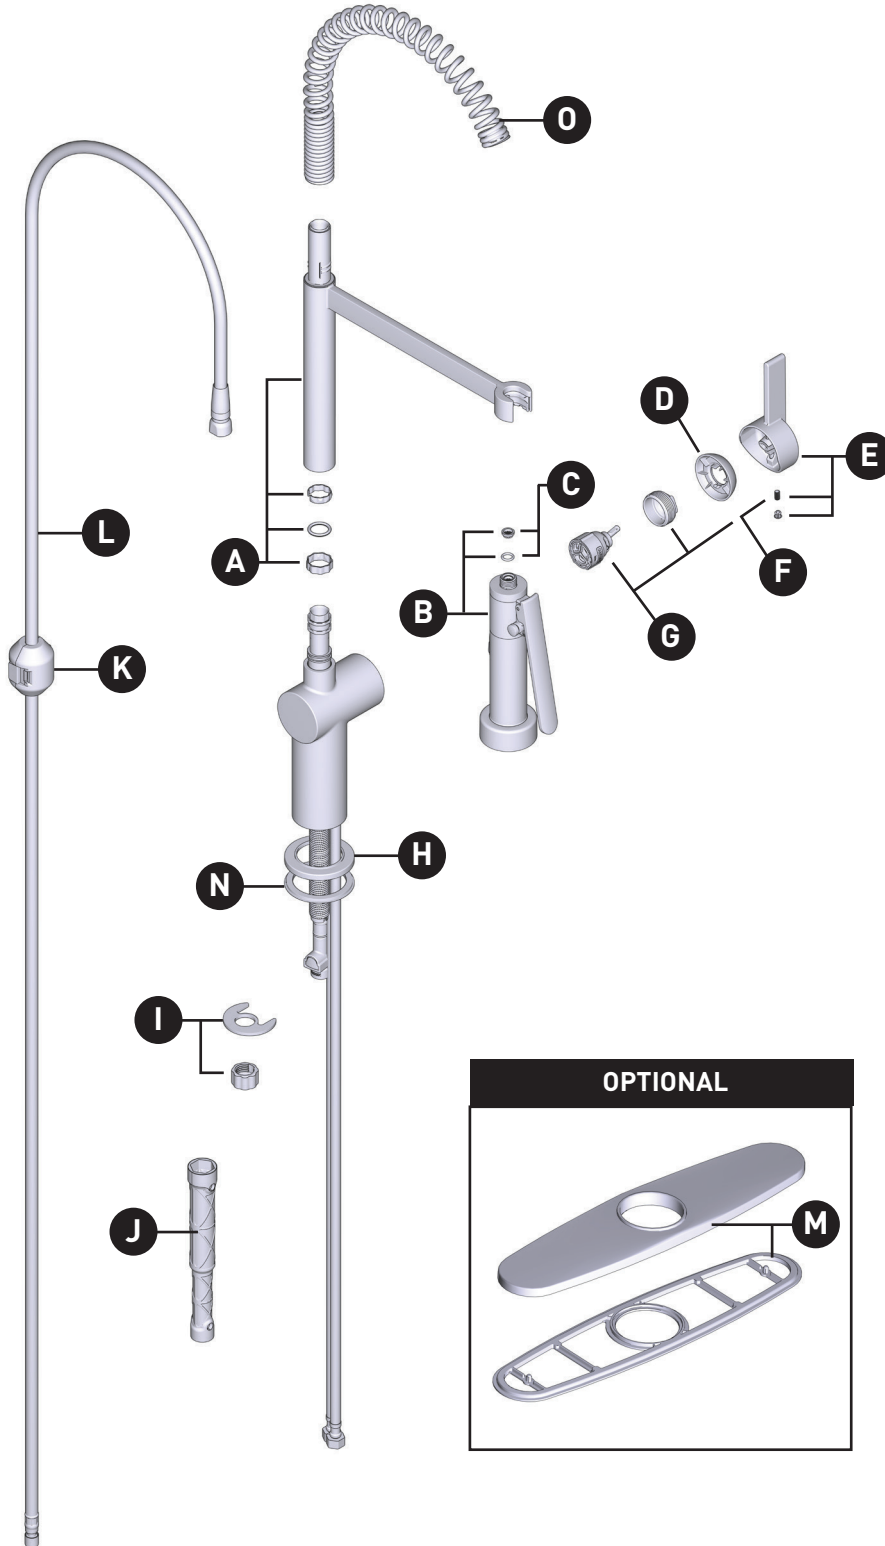

MOEN®

ILLUSTRATED PARTS

ORDER BY PART NUMBER

CIA™

Spring Kitchen Faucet with PowerBoost™ Pro
7822 series

ID	Kit Number	Finish
*A	285690	See below
*B	285692	See below
C	158550	N/A
*D	207773	See below
*E	207771	See below
F	15502 <i>(requires 3/32" hex key)</i>	See below
G	160657	N/A
*H	207770	See below
I	192155	N/A
J	118305	N/A
K	199801	N/A
L	195837	N/A
*M	141002 <i>(optional)</i>	See below
N	140251	N/A
*O	181940	See below

*Finish Determined by Suffix	
Finish	Description
No Suffix	Chrome
BL	Matte Black
BG	Brushed Gold
SRS	Spot Resist Stainless
BZG	Bronzed Gold
NL	Nickel