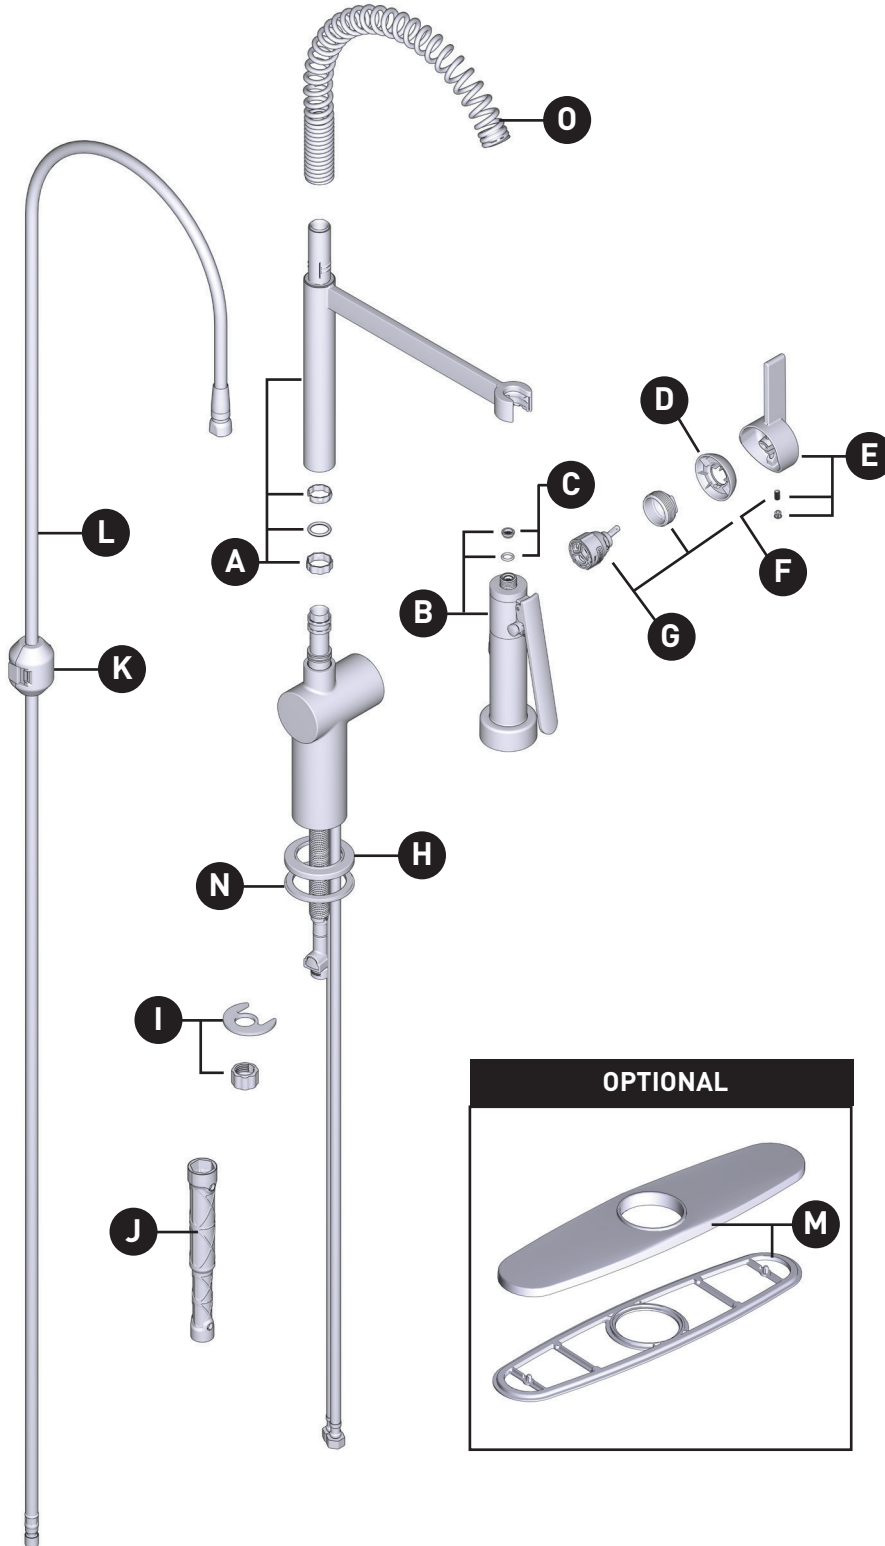

MOEN®

ILLUSTRATED PARTS

ORDER BY PART NUMBER

CIA™

Spring Kitchen Faucet with PowerBoost™ Pro
7822 series

ID	Kit Number	Finish
*A	285690	See below
*B	285692	See below
C	141025	N/A
*D	207773	See below
*E	207771	See below
F	15502 <i>(requires 3/32" hex key)</i>	See below
G	160657	N/A
*H	207770	See below
I	192155	N/A
J	118305	N/A
K	199801	N/A
L	195837	N/A
*M	141002 <i>(optional)</i>	See below
N	140251	N/A
*O	182001	See below

*Finish Determined by Suffix	
Finish	Description
<i>(base model is Chrome)</i>	
BL	Chrome
BG	Matte Black
SRS	Brushed Gold
BZG	Spot Resist Stainless
NL	Bronzed Gold
	Nickel