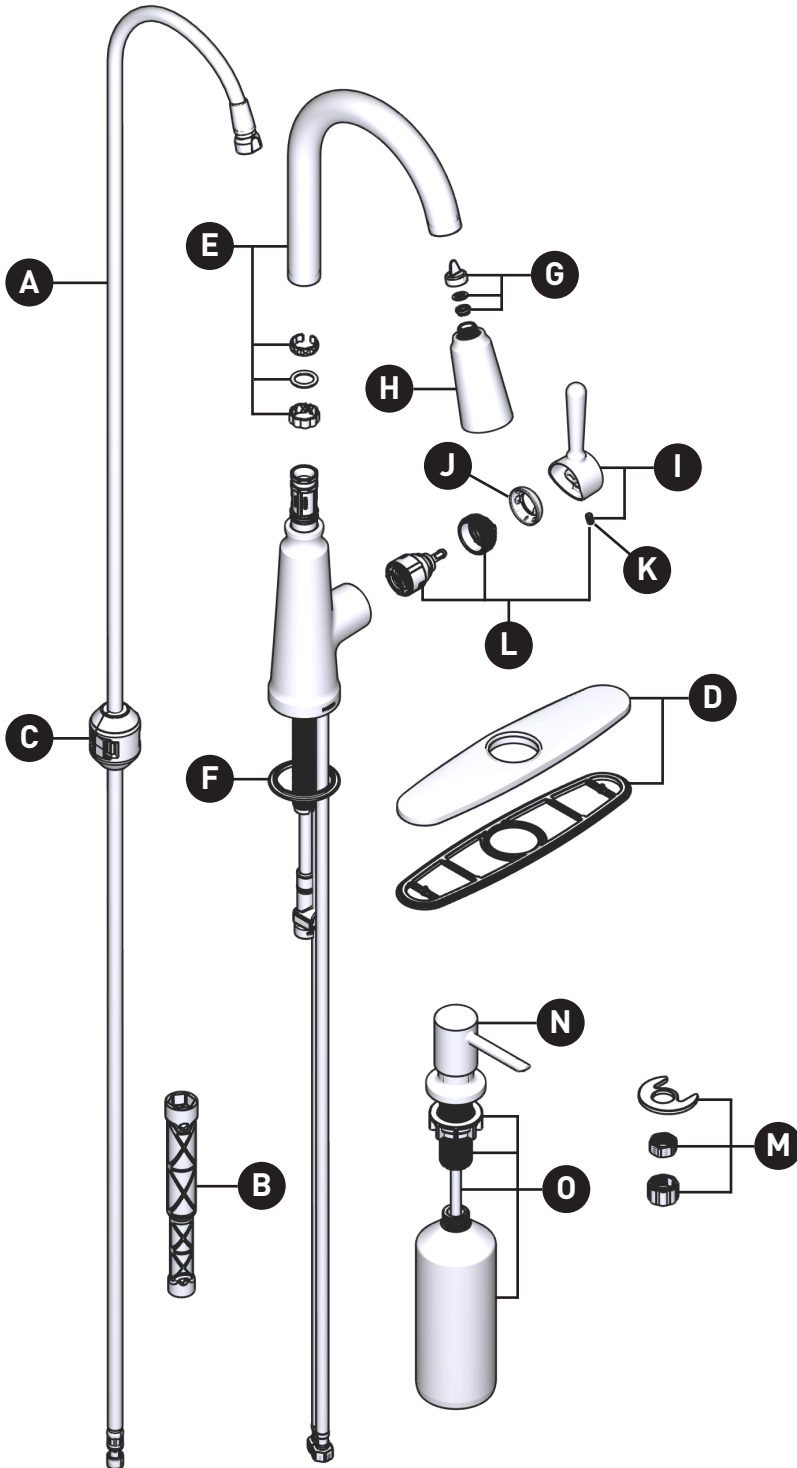

### Trew™

Single-Handle High Arc Pulldown Kitchen Faucet

ORDER BY PART NUMBER

ID	Kit Number	Finish
A	212650	N/A
B	118305	N/A
C	125989	N/A
*D	141002	See below
*E	176078	See below
F	158042	N/A
G	141025	N/A
*H	215911	See below
*I	215909	See below
*J	160660	See below
K	155023	N/A
L	160657	N/A
M	192155	N/A
*N	171172	See below
O	344113	N/A

\*Finish Determined by Suffix

Finish	Description
87653BL	Matte Black
87653SRS	Spot Resist Stainless