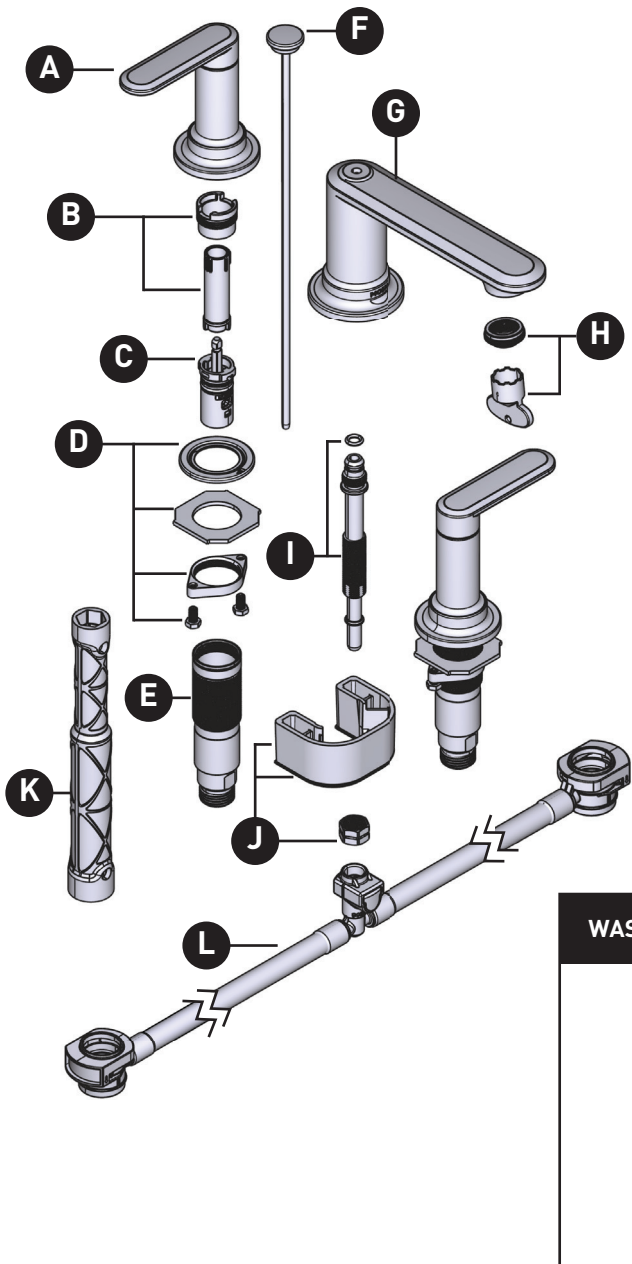

ILLUSTRATED PARTS

GREENFIELD™

Two-Handle Widespread Lavatory Faucet

MODELS: TV6507 Series

ORDER BY PART NUMBER

ID	Kit Number	Finish
*A	215587	See below
B	174290 (Kit includes both)	N/A
C	1234	N/A
D	215997	N/A
E	215590 (Hot) 215589 (Cold)	N/A N/A
*F	215591	See below
*G	215588	See below
H	180157 (Includes Tool)	N/A
I	131170	N/A
J	93959	N/A
K	118305	N/A
L	215998	N/A
*N	10709	Use with all finishes except BL
	10709WR	Wrought Iron (Used with Matte Black)
	10790	Metallic Waste For Additional Waste Information see www.moen.com for models below.

*Finish Determined by Suffix	
Finish	Description
C	Chrome
BG	Brushed Gold
BN	Brushed Nickel
BL	Matte Black