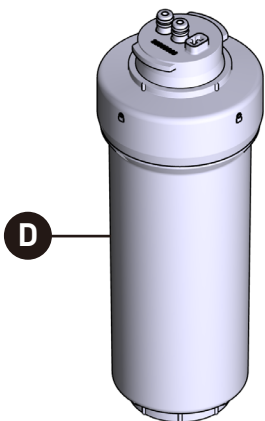

MOEN®

ILLUSTRATED PARTS

F9800

Moen® Single Stage Under Sink Advanced Water Filtration System

ORDER BY PART NUMBER

ID	Kit Number
A	214494
B	214495
C	F9810 (Basic Filter) F9820 (Advanced Filter)
D	F9805
E	214496
F	262578 (To be used with SIP S5510, S5520 and S5530, S5535, S5540, S5550 and S5560 series beverage faucets)