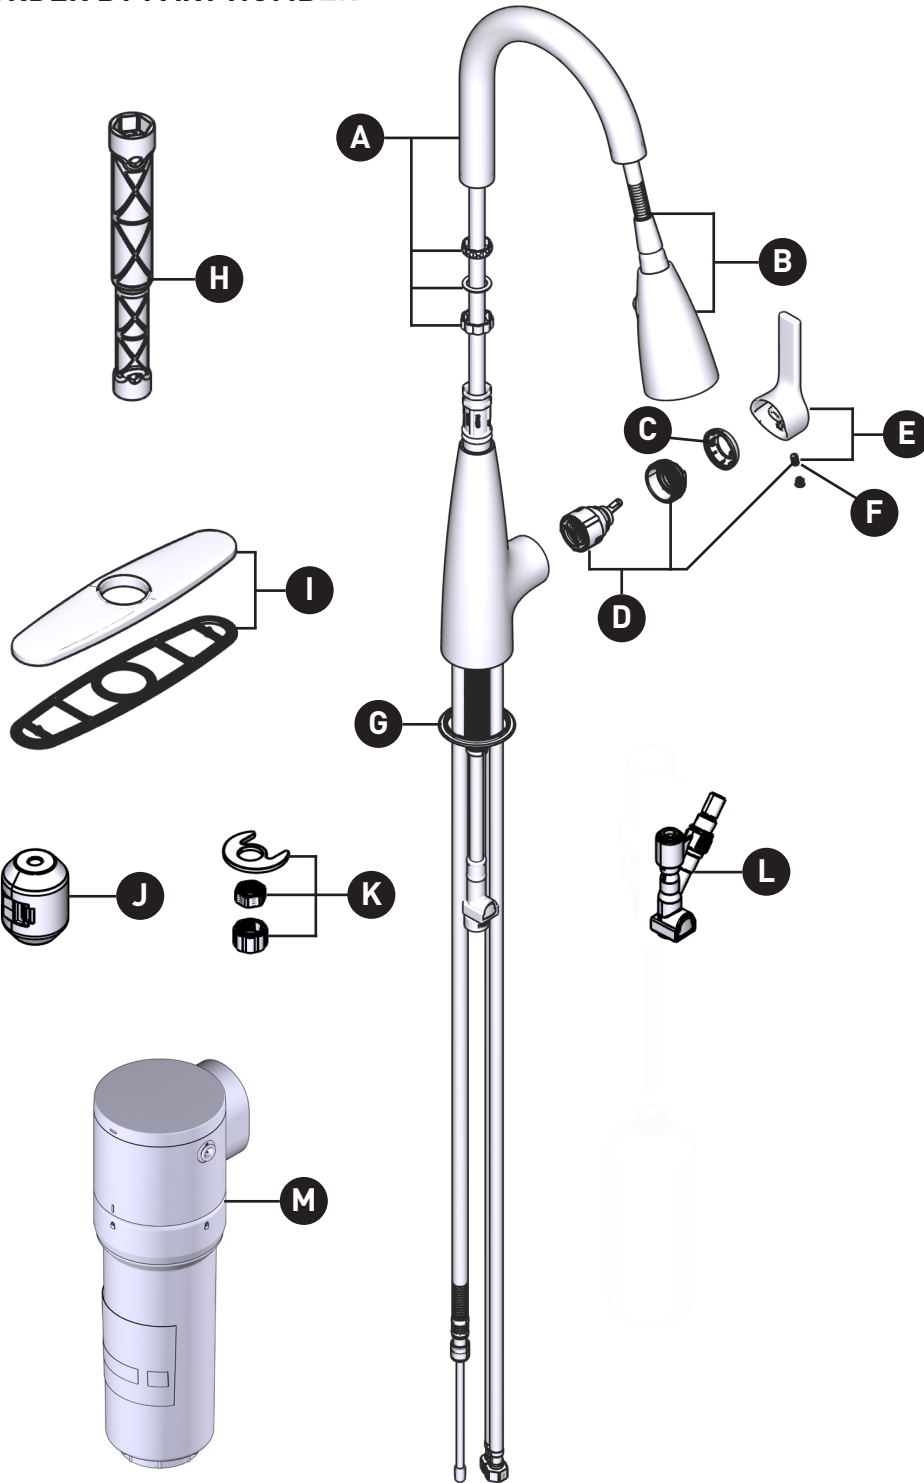

## ILLUSTRATED PARTS

### Haelyn™ 3-in-1 Water Filtration Single-Handle High Arc Pulldown Kitchen Faucet

F87627 Series

ORDER BY PART NUMBER

ID	Kit Number	Finish
*A	176077	See below
*B	262876	See below
*C	160660	See below
D	160657	N/A
*E	210116	See below
F	155023	N/A
G	143338	Chrome
	143338BL	Matte Black
H	118305	N/A
*I	141002	See below
J	195361	N/A
K	192155	N/A
L	262875	N/A
**M	F9800	N/A

\*Finish Determined by Suffix

Finish	Description
C	Chrome
BL	Matte Black
SRS	Spot Resist Stainless

**\*\*NOTE:** For F9800 filter unit service items, please refer to the F9800 detailed parts page on the next page.

## Moen® Single Stage Under Sink Advanced Water Filtration System

ORDER BY PART NUMBER

ID	Kit Number
A	214494
B	214495
C	F9810 (Basic Filter) F9820 (Advanced Filter)
D	F9805
E	214496
F	262578 (To be used with SIP S5510, S5520 and S5530, S5535, S5540, S5550 and S5560 series beverage faucets)