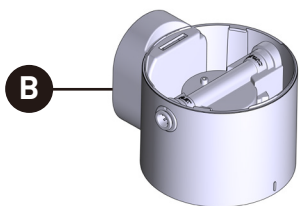

MOEN®

ILLUSTRATED PARTS

F9800

Moen® Single Stage Under Sink Advanced Water Filtration System

ORDER BY PART NUMBER

ID	Kit Number
A	214494
B	214495
C	F9810 (Basic Filter) F9820 (Advanced Filter)
D	F9805
E	214496
F	262578 (To be used with SIP S5510, S5520 and S5530, S5535, S5540, S5550 and S5560 series beverage faucets)