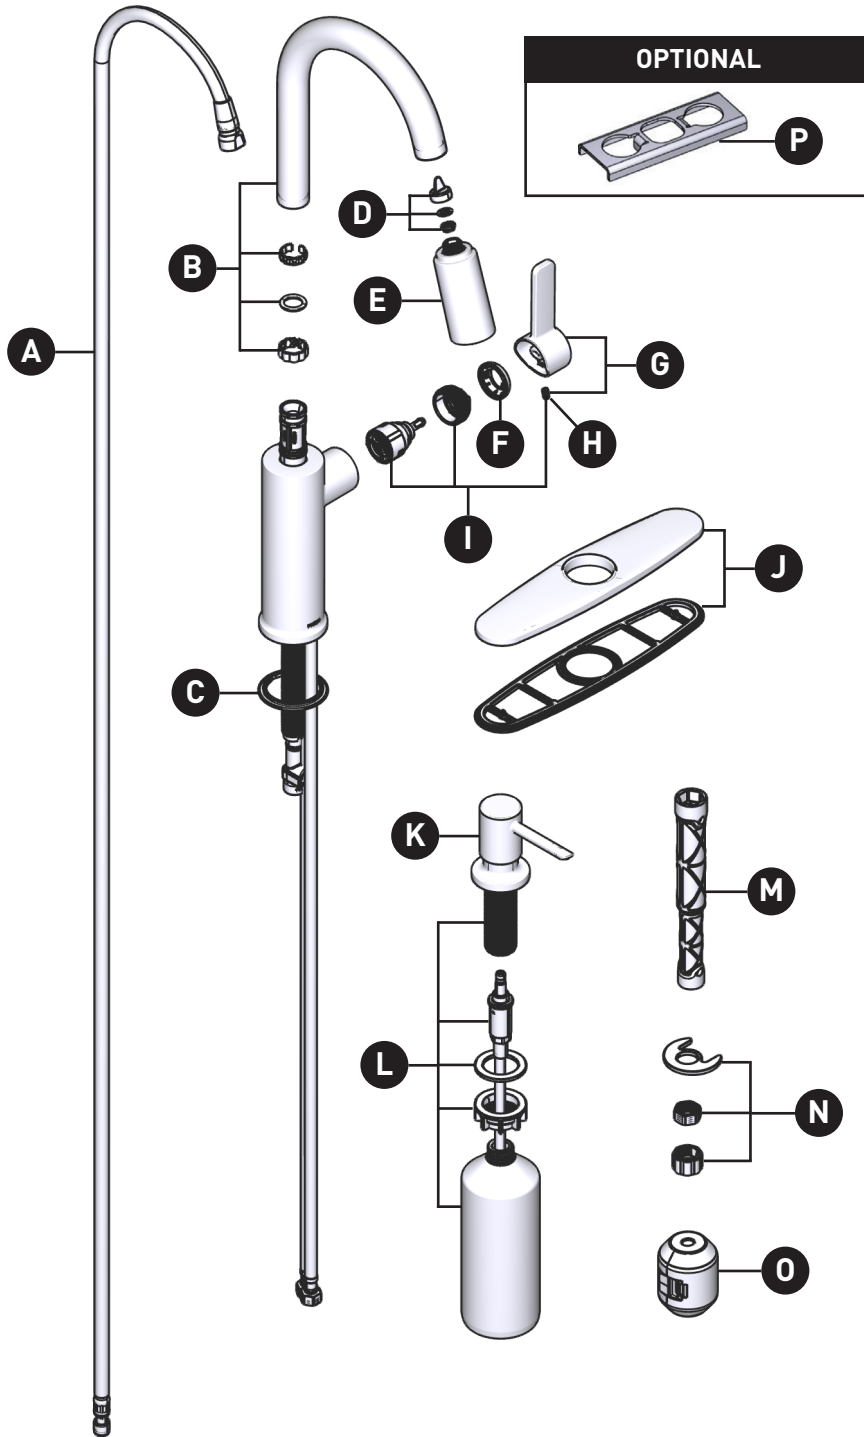

MOEN®

ILLUSTRATED PARTS

Durani™ Single-Handle High Arc Pull-down Kitchen Faucet 87070 Series

ORDER BY PART NUMBER

ID	Kit Number	Finish
A	202650	N/A
*B	176078	See below
C	143338	Chrome (Used for Spot Resist Stainless)
	143338BL	Matte Black (Used for Bronzed Gold)
D	158550	N/A
*E	198280	See below
*F	160660	See below
*G	215674	See below
H	155023	N/A
I	160657	N/A
*J	141002	See below
*K	171172	See below
L	344113	N/A
M	118305	N/A
N	113173	N/A
O	125989	N/A
P	176787	N/A

***Finish Determined by Suffix**

Finish	Description
C	Chrome
BL	Matte Black
SRS	Spot Resist Stainless
BZG	Bronzed Gold