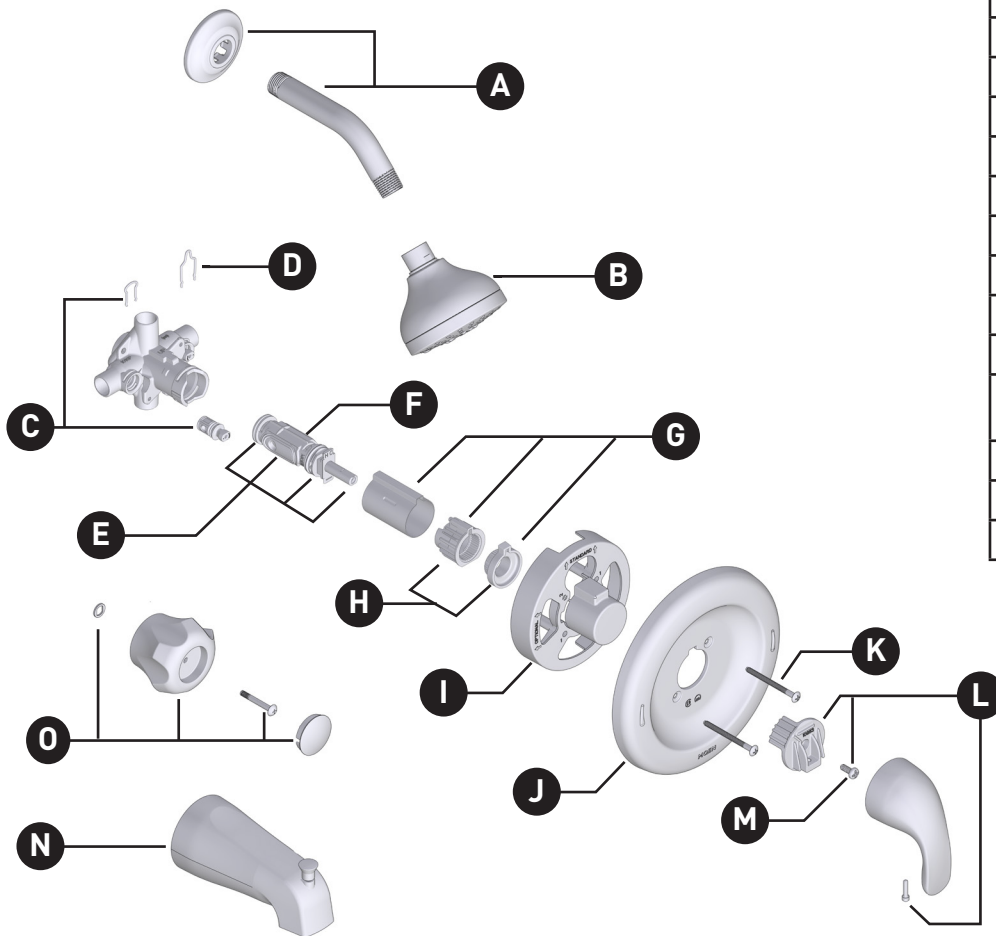

Adler™ Posi-Temp® Single-Handle Tub/Shower with 1/4 Turn Stops 82601

ORDER BY PART NUMBER

ID	Kit Number	Finish
A	A704	Chrome
B	184160	Chrome
C	136123	N/A
D	96914	N/A
E	96988	N/A
F	1222	N/A
G	96987	Chrome
H	106479	N/A
I	12574	N/A
J	100998	Chrome
K	15528	Chrome
L	116653 (includes 7/64" hex key)	N/A
M	117948	Chrome
N	184161	Chrome
O	115000	N/A