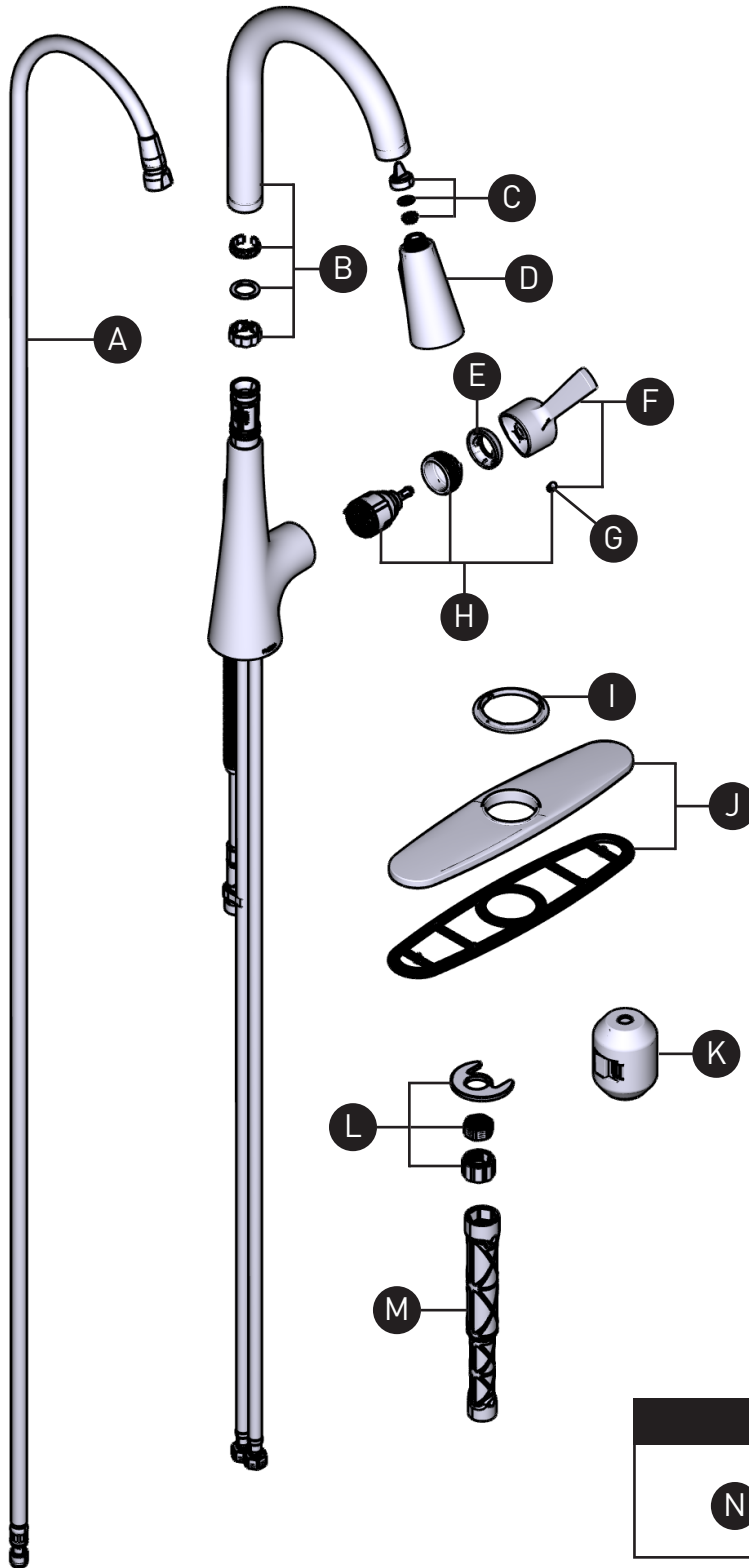

Illustrated Parts

MIKAH[™]

Single-Handle High Arc Pulldown Kitchen Faucet

<u>MODEL</u>	<u>HANDLE</u>	<u>FINISH</u>
87069BL	Lever	Matte Black
87069SRS	Lever	Spot Resist Stainless

ID	Kit Number	Kit Description	Finish
A	202650	Hose Kit	N/A
B	176078SRS	Spout Tube Kit	Spot Resist Stainless
	176078BL		Matte Black
C	158550	O-Ring and Screen Washer Kit	N/A
D	198279SRS	Wand Kit	Spot Resist Stainless
	198279BL		Matte Black
E	160660SRS	Dome Kit	Spot Resist Stainless
	160660BL		Matte Black
F	209873SRS	Handle Kit	Spot Resist Stainless
	209873BL		Matte Black
G	155023	Set Screw (Requires 3/32" hex key)	N/A
H	160657	Replacement Cartridge, Cartridge Nut and Set Screw	N/A
I	143338	Deck Gasket	Chrome
	143338BL		Matte Black
J	141002SRS	Escutcheon Kit	Spot Resist Stainless
	141002BL		Matte Black
K	125989	Hose Weight Kit	N/A
L	113173	Mounting Hardware	N/A
M	118305	Installation Tool	N/A
N	176787	Mounting Bracket	N/A