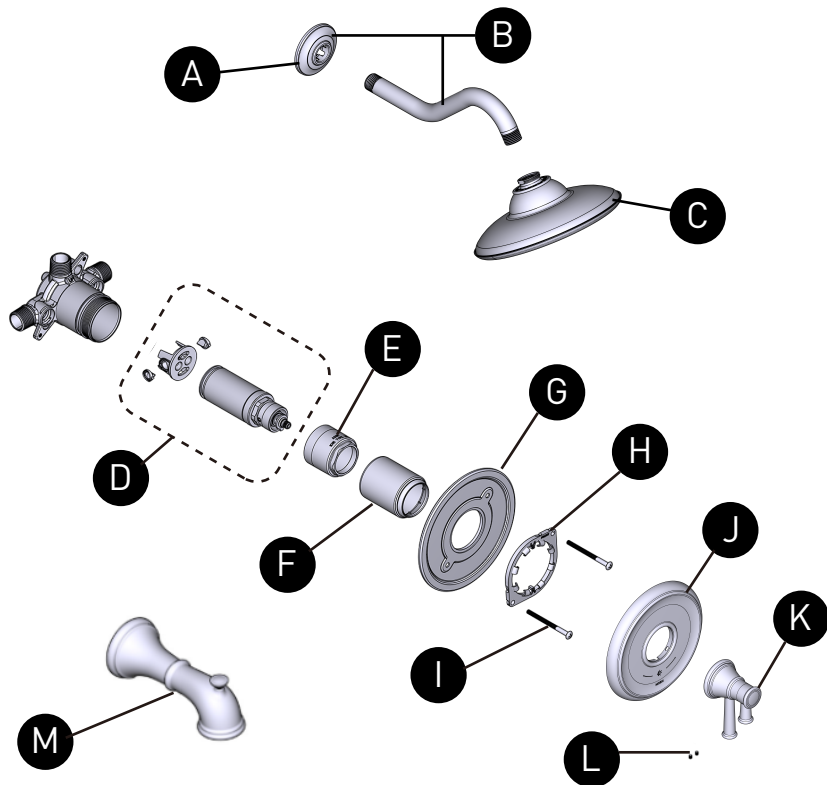

MOEN®

ORDER BY PART NUMBER

VALVE TRIM ONLY	SHOWER TRIM ONLY	TUB SHOWER TRIM	FINISH
UT4311	UT4312EP	UT4313EP	Chrome
UT4311BN	UT4312EPBN	UT4313EPBN	Brushed Nickel
UT4311NL	UT4312EPNL	UT4313EPNL	Polished Nickel
UT4311ORB	UT4312EPORB	UT4313EPORB	Oil Rubbed Bronze
UT4311BL	UT4312EPBL	UT4313EPBL	Matte Black

EP=1.75 GPM HEAD

OPTIONAL: 1" Handle Extension Kit

MODEL	FINISH
213752	Chrome
213752BN	Brushed Nickel
213752NL	Polished Nickel
213752ORB	Oil Rubbed Bronze
213752BL	Matte Black

Illustrated Parts BELFIELD™

Thermostatic M-CORE™ 4-Series Trim

ID	Kit Description	Kit Number	Finish
A	Shower Arm Flange	AT2199	Chrome
		AT2199BN	Brushed Nickel
		AT2199NL	Polished Nickel
		AT2199ORB	Oil Rubbed Bronze
		AT2199BL	Matte Black
B	Shower Arm & Flange Kit	177171	Chrome
		177171BN	Brushed Nickel
		177171NL	Polished Nickel
		177171ORB	Oil Rubbed Bronze
		177171BL	Matte Black
C	Showerhead (1.75 GPM)	S6310EP	Chrome
		S6310EPBN	Brushed Nickel
		S6310EPNL	Polished Nickel
		S6310EPORB	Oil Rubbed Bronze
		S6310EPBL	Matte Black
D	Cartridge Assembly	1214	N/A
E	Cartridge Nut	213751	N/A
F	Sleeve	213779	Chrome
		213779BN	Brushed Nickel
		213779NL	Polished Nickel
		213779ORB	Oil Rubbed Bronze
		213779BL	Matte Black
G	Backing Plate	200766	N/A
H	Snap Ring	200772	N/A
I	Backing Plate Screws (2)	200764	N/A
J	Escutcheon Kit	213757	Chrome
		213757BN	Brushed Nickel
		213757NL	Polished Nickel
		213757ORB	Oil Rubbed Bronze
		213757BL	Matte Black
K	Handle Kit	213769	Chrome
		213769BN	Brushed Nickel
		213769NL	Polished Nickel
		213769ORB	Oil Rubbed Bronze
		213769BL	Matte Black
L	Set Screw (Required 3/32" Hex Key)	207317	N/A
M	Tub Spout (Slip Fit)	185820	Chrome
		185820BN	Brushed Nickel
		185820NL	Polished Nickel
		185820ORB	Oil Rubbed Bronze
		185820BL	Matte Black