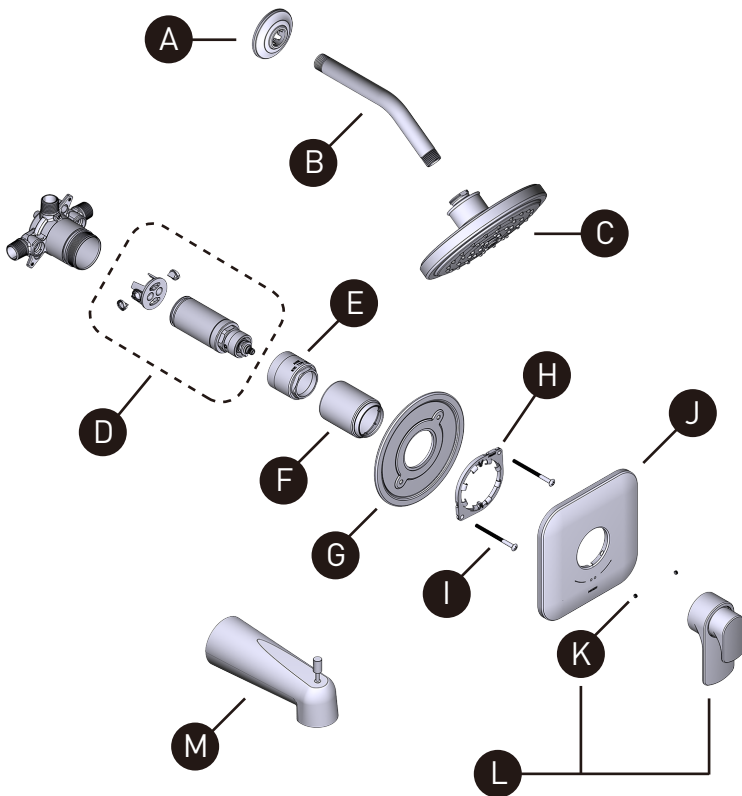

# MOEN®

ORDER BY PART NUMBER

VALVE TRIM ONLY	SHOWER TRIM ONLY	TUB SHOWER TRIM	FINISH
UT4811	UT4812EP	UT4813EP	Chrome
UT4811BL	UT4812EPBL	UT4813EPBL	Matte Black

\*All models with an EP suffix include a 1.75 GPM showerhead

## Illustrated Parts

### RIZON™

Thermostatic M-CORE™ 4-Series Trim

ID	Kit Description	Kit Number	Finish
A	Shower Arm Flange	AT2199	Chrome
		AT2199BN	Brushed Nickel
		AT2199BL	Matte Black
B	Shower Arm	123815	Chrome
		123815BN	Brushed Nickel
		123815BL	Matte Black
C	Shower Head (1.75 GPM)	S176EP	Chrome
		S176EPBN	Brushed Nickel
		S176EPBL	Matte Black
D	Cartridge Assembly	1214	N/A
E	Cartridge Nut	213751	N/A
F	Sleeve	213779	Chrome
		213779BL	Matte Black
G	Backing Plate	200766	N/A
H	Snap Ring	200772	N/A
I	Backing Plate Screws (2)	200764	N/A
J	Escutcheon Kit	213763	Chrome
		213763BL	Matte Black
K	Set Screw (Requires 3/32" Hex Key)	207317	N/A
L	Handle Kit	213775	Chrome
		213775BL	Matte Black
M	Tub Spout	3839	Chrome
		3839BN	Brushed Nickel
		3839BL	Matte Black

#### OPTIONAL: 1" Handle Extension Kit

MODEL	FINISH
213752	Chrome
213752BL	Matte Black