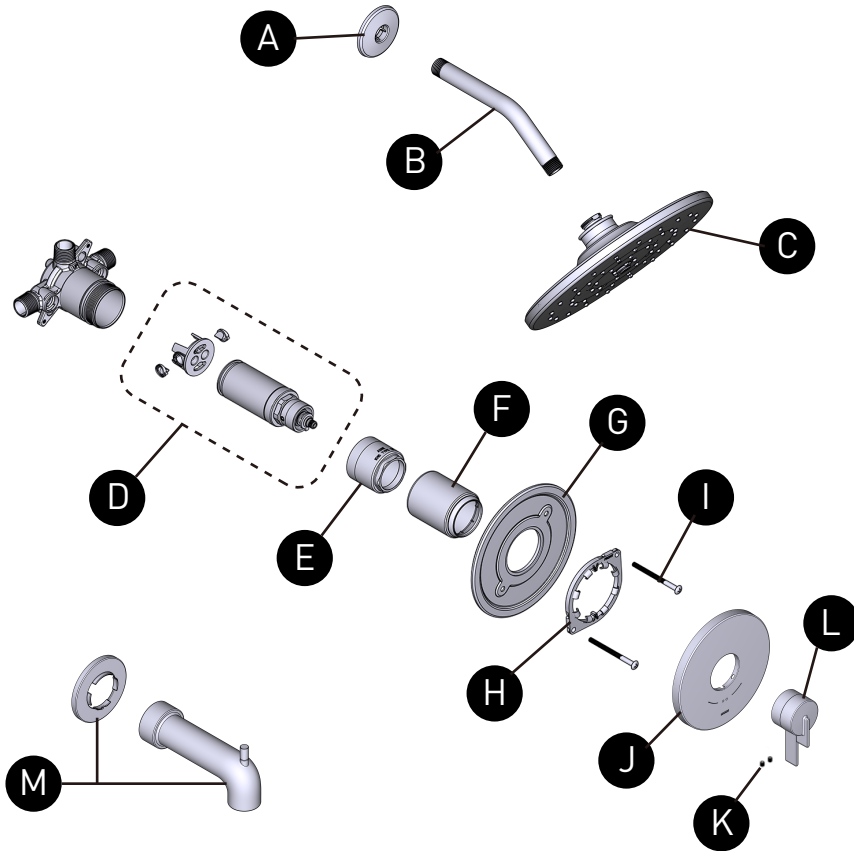

# MOEN®

**ORDER BY PART NUMBER**

**Trim can be used with U130 series or U140 series Valve**

**Optional 1" Handle Extension Kit**

MODEL	FINISH
213752	Chrome
213752BN	Brushed Nickel
213752BG	Brushed Gold
213752BL	Matte Black

**Valve Trim Only**

MODEL	FINISH
UT4361	Chrome
UT4361BN	Brushed Nickel
UT4361BG	Brushed Gold
UT4361BL	Matte Black

**Shower Trim Only**

MODEL	FINISH
UT4362EP	Chrome
UT4362EPBN	Brushed Nickel
UT4362EPBG	Brushed Gold
UT4362EPBL	Matte Black

**Shower Trim Only**

MODEL	FINISH
UT4363EP	Chrome
UT4363EPBN	Brushed Nickel
UT4363EPBG	Brushed Gold
UT4363EPBL	Matte Black

## Illustrated Parts

**CIA™**

Thermostatic M-CORE™ 4-Series Trim

ID	Kit Description	Kit Number	Finish
A	Shower Arm Flange	137488	Chrome
		137488BN	Brushed Nickel
		137488BG	Brushed Gold
		137488BL	Matte Black
B	Shower Arm	123815	Chrome
		123815BN	Brushed Nickel
		123815BG	Brushed Gold
		123815BL	Matte Black
C	Shower Head 1.75 GPM	S112EP	Chrome
		S112EPBN	Brushed Nickel
		S112EPBG	Brushed Gold
		S112EPWR	Matte Black
D	Cartridge Assembly	1214	N/A
E	Cartridge Nut	213751	N/A
F	Sleeve	213779	Chrome
		213779BN	Brushed Nickel
		213779BG	Brushed Gold
		213779BL	Matte Black
G	Backing Plate	200766	N/A
H	Snap Ring	200772	N/A
I	Backing Plate Screws [x2]	200764	N/A
J	Escutcheon Kit	213756	Chrome
		213756BN	Brushed Nickel
		213756BG	Brushed Gold
		213756BL	Matte Black
K	Set Screw (Requires 3/32" Hex Key)	207317	N/A
L	Handle Kit	213771	Chrome
		213771BN	Brushed Nickel
		213771BG	Brushed Gold
		213771BL	Matte Black
M	Tub Spout (Slip Fit)	201911	Chrome
		201911BN	Brushed Nickel
		201911BG	Brushed Gold
		201911BL	Matte Black