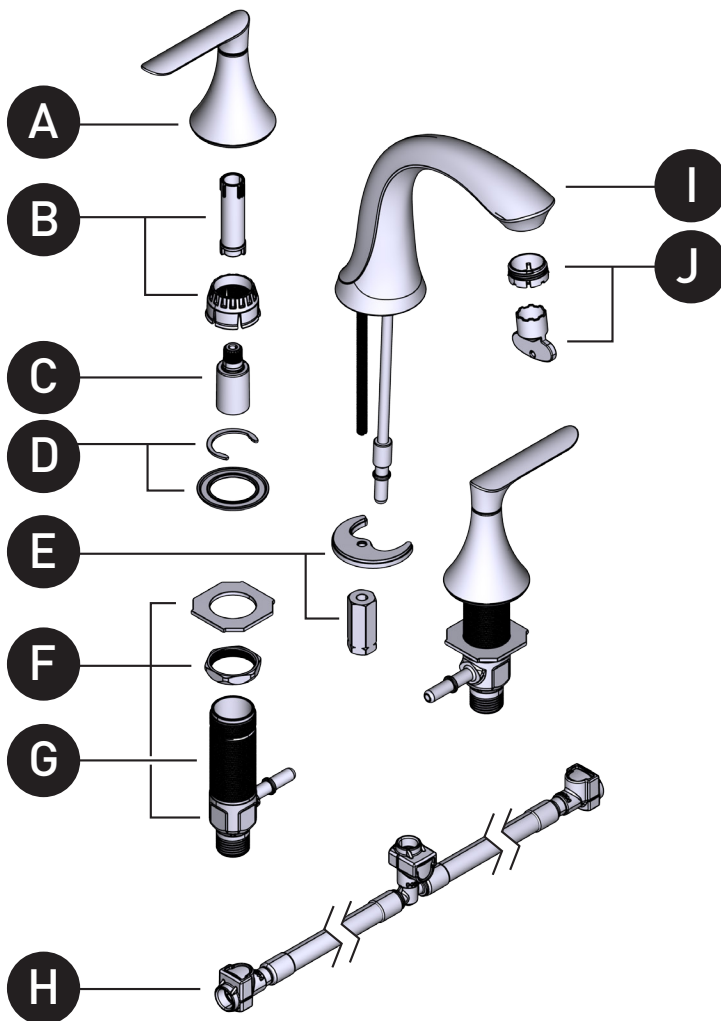

### Findlay™

Two-Handle Widespread Lavatory Faucet  
84517 Series

*There is more than one version of this model.  
Page down to identify the version you have.*

# MOEN®

ORDER BY PART NUMBER

## Illustrated Parts

### FINDLAY™

Two-Handle Widespread Lavatory Faucet

MODEL	HANDLE	FINISH
84517SRN	Lever	Spot Resist Brushed Nickel
84517BL	Lever	Matte Black
84517BZG	Lever	Bronzed Gold

ID	Kit Description	Kit Number	Finish
A	Handle Hub Kit - Hot or Cold	214035SRN	Spot Resist Brushed Nickel
		214035BL	Matte Black
		214035BZG	Bronzed Gold
B	Stem Extension Kit - Hot & Cold (Kit includes both)	174290	NA
C	Replacement Cartridge	1234	NA
D	Mounting Hardware	103759	NA
E	Hardware Kit	146190	NA
F	Hardware Package	12715	NA
G	Valve Body Kit	174291 (Cold)	NA
		174292 (Hot)	NA
H	Duralock Hose Kit	114299	NA
I	Spout Assembly Kit	214036SRN	Spot Resist Brushed Nickel
		214036BL	Matte Black
		214036BZG	Bronzed Gold
J	Aerator - Includes Tool	180158	NA
K	Full Assembly	186478SRN	Spot Resist Brushed Nickel
		186478BL	Matte Black
		186478BZG	Bronzed Gold