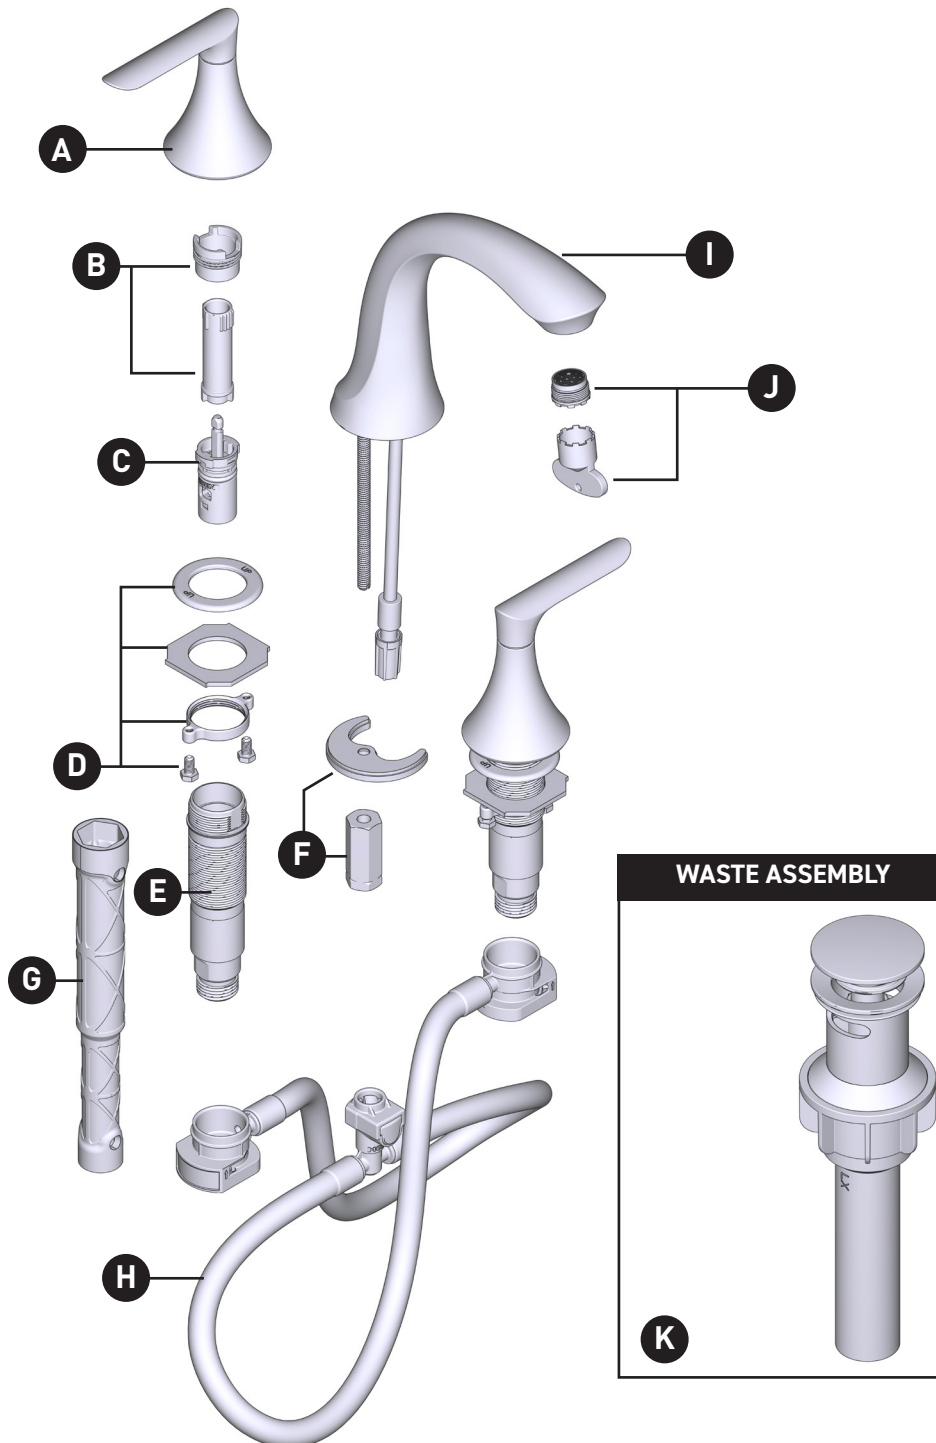

MOEN®

ILLUSTRATED PARTS

Findlay™

Two-Handle Widespread Lavatory Faucet
84517 Series

*There is more than one version of this model.
Page down to identify the version you have.*

ORDER BY PART NUMBER

ID	Kit Number	Finish
*A	214035BZG	See Below
	2140345BL	See Below
	214035SRN	See Below
B	174290 (hot & cold)	N/A
C	1234	N/A
D	215997	N/A
E	215996 (Hot)	N/A
	215995 (Cold)	N/A
F	146190	N/A
G	118305	N/A
H	215998	N/A
*I	214036BZG	See Below
	214036BL	See Below
	214036SRN	See Below
J	180158	N/A
*K	186478BZG	See Below
	186478BL	See Below
	186478SRN	See Below