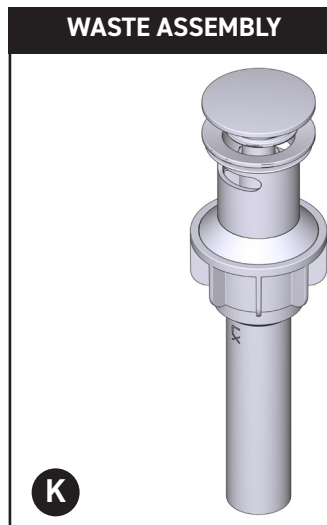

*Finish Determined by Suffix	
Finish	Description
BZG	Bronzed Gold
BL	Matte Black
SRN	Spot Resist Brushed Nickel