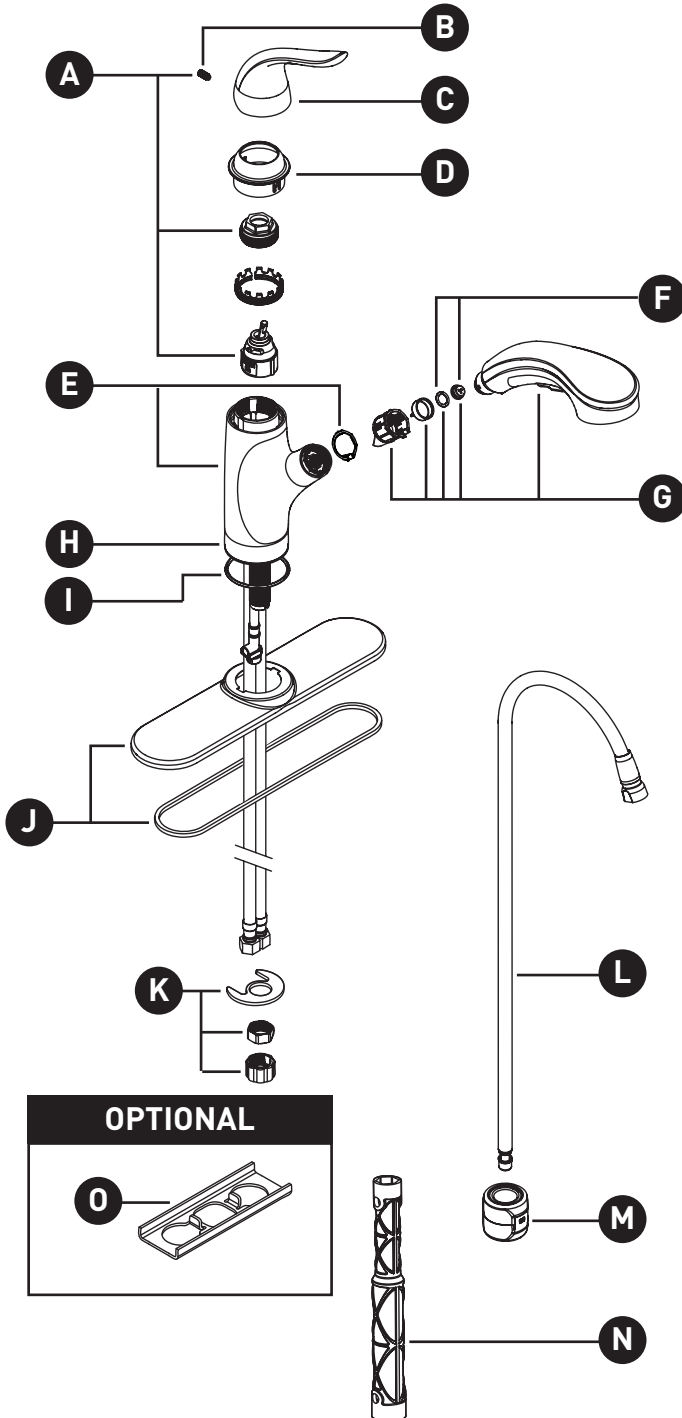

KO™

Single Handle Kitchen Pull Out Faucet
87931 Series

ORDER BY PART NUMBER

ID	Kit Number	Finish
A	205013	Chrome
B	155023	N/A
*C	209983	See below
D	169245	Chrome
	169245BL	Matte Black
	169245MSRS	(Used for Spot Resist Stainless)
*E	209985	See below
F	158550	N/A
*G	209984	See below
H	186501	N/A
I	174352	N/A
*J	157283	See below
K	192155	N/A
L	159560	N/A
M	159559	N/A
N	118305	N/A
O	176787	N/A

*Finish Determined by Suffix

Finish	Description
No Suffix	Chrome
BL	Matte Black
SRS	Spot Resist Stainless