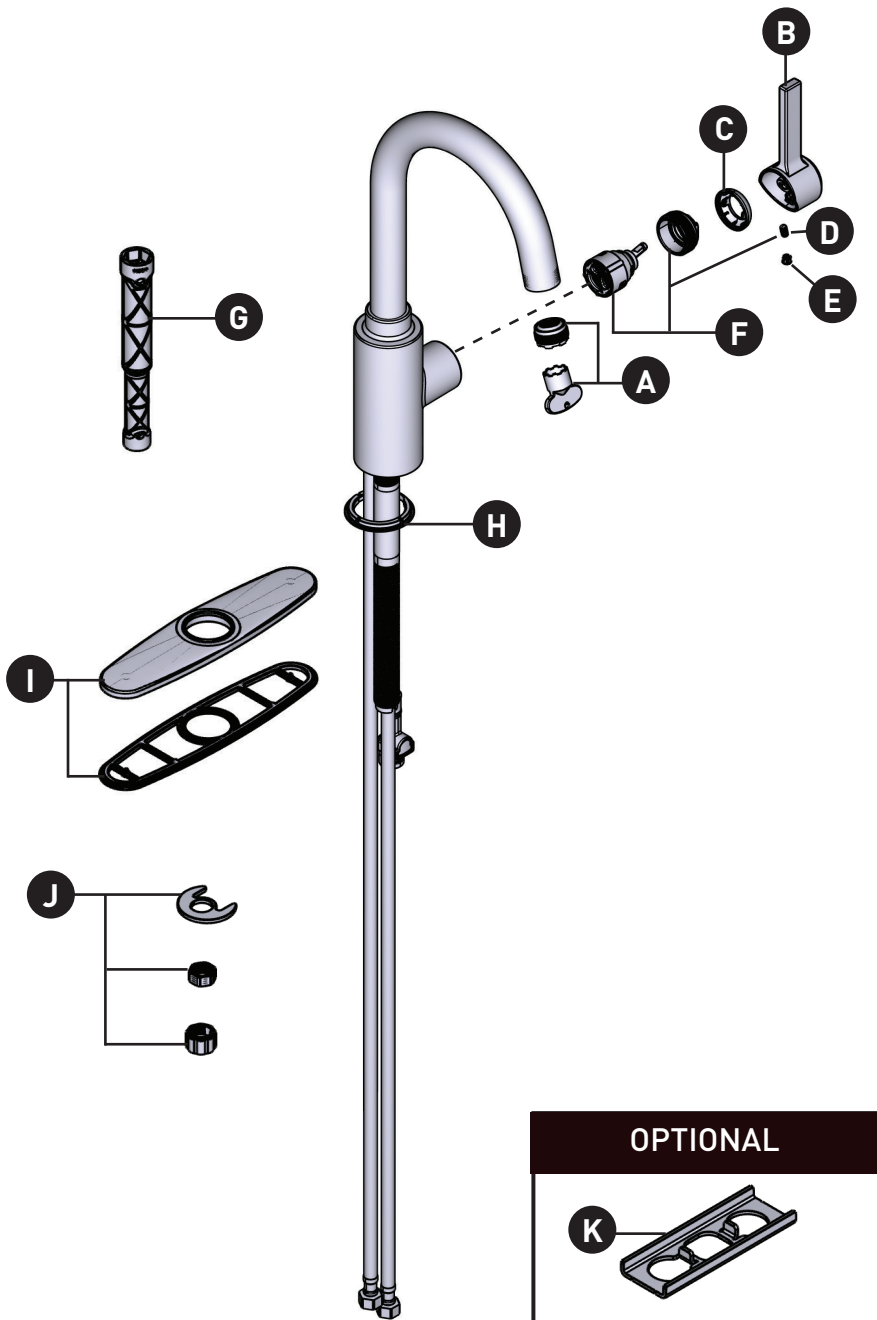

GENTA LX™

Single Handle Limited Rotation Bar Faucet
5882 Series

ORDER BY PART NUMBER

ID	Kit Number	Finish
A	168499	N/A
*B	188030	See below
*C	160660	See below
D	155023	N/A
*E	152859	See below
	152859CSL	Classic Stainless (Use for Spot Resist Stainless)
F	160657	N/A
G	118305	N/A
H	168498	Chrome
	168498BL	Matte Black
*I	141002	See below
J	192155	N/A
K	176787	N/A

***Finish Determined by Suffix**

Finish	Description
No Suffix	Chrome
SRS	Spot Resist Stainless
BL	Matte Black
BZG	Bronzed Gold
NL	Nickel

OPTIONAL