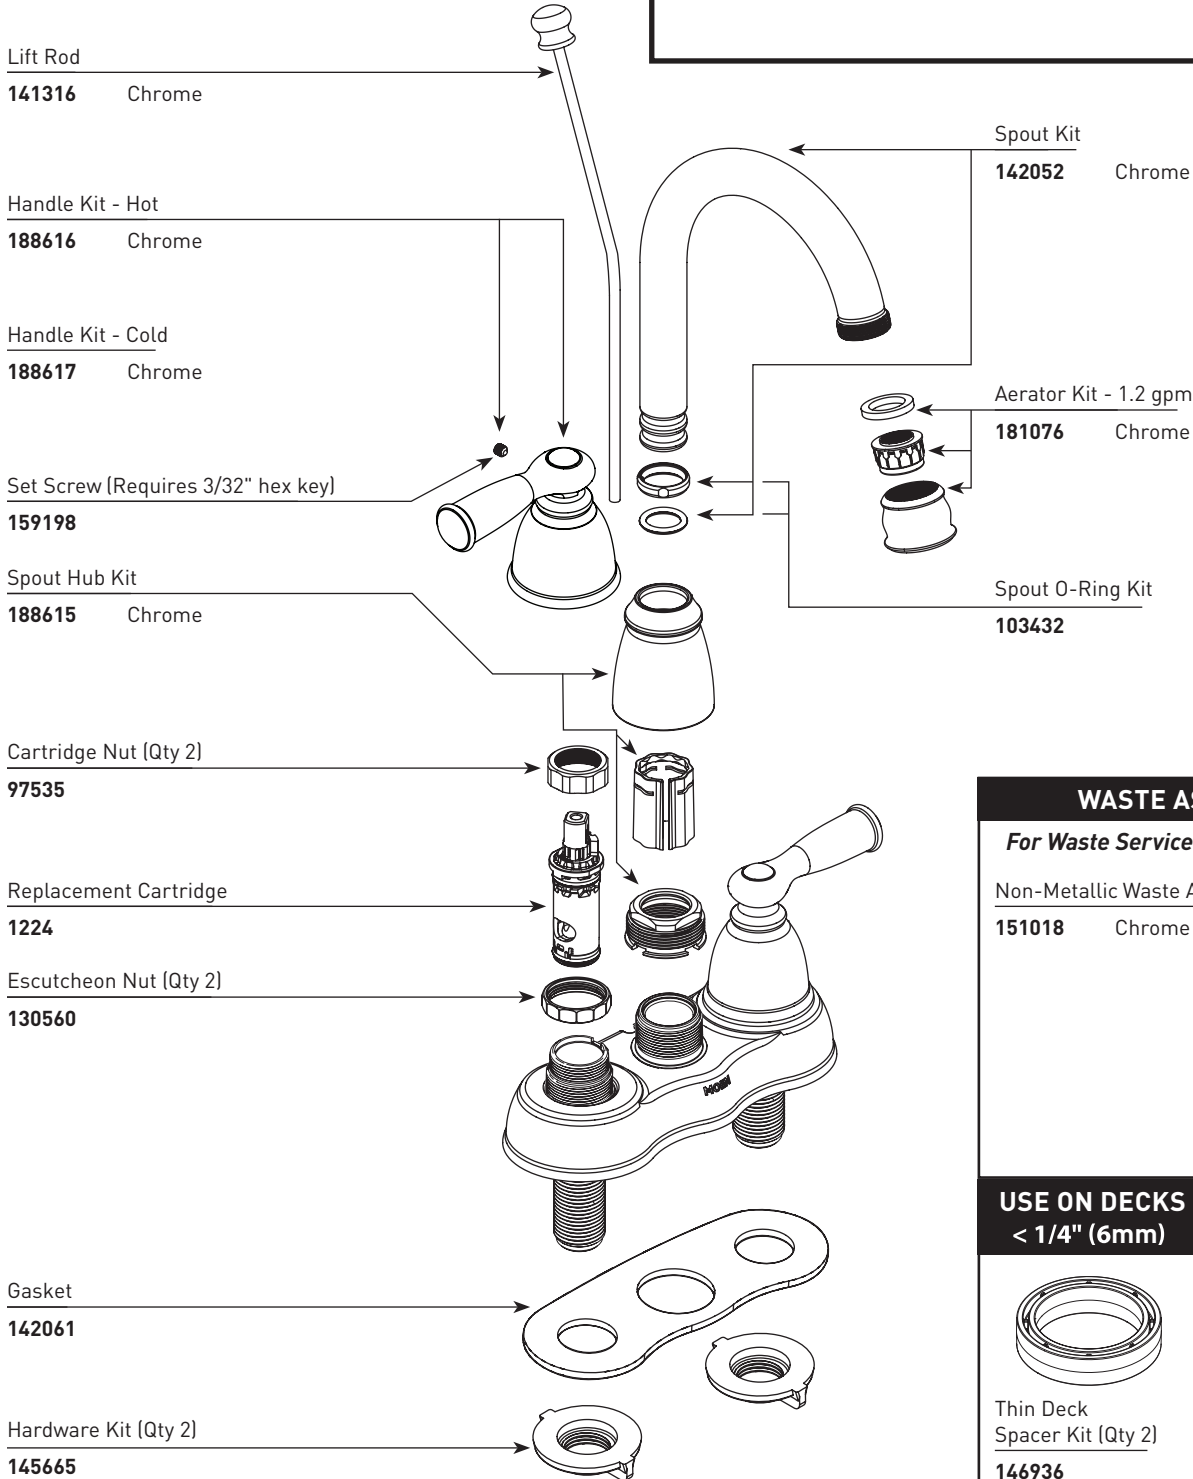

WEYLON		
Two Handle Centerset Lavatory Faucet		
MODEL 84790	FINISH Chrome	NOTES Non-Metallic Waste

■ Order by Part Number

WASTE ASSEMBLIES	
<i>For Waste Service Order Full Assembly</i>	
Non-Metallic Waste Assembly 151018 Chrome	
USE ON DECKS < 1/4" (6mm)	USE ON DECKS > 1-3/16" (30mm)
 Thin Deck Spacer Kit (Qty 2) 146936	 Thick Deck Extension Kit (Qty 2) 100818