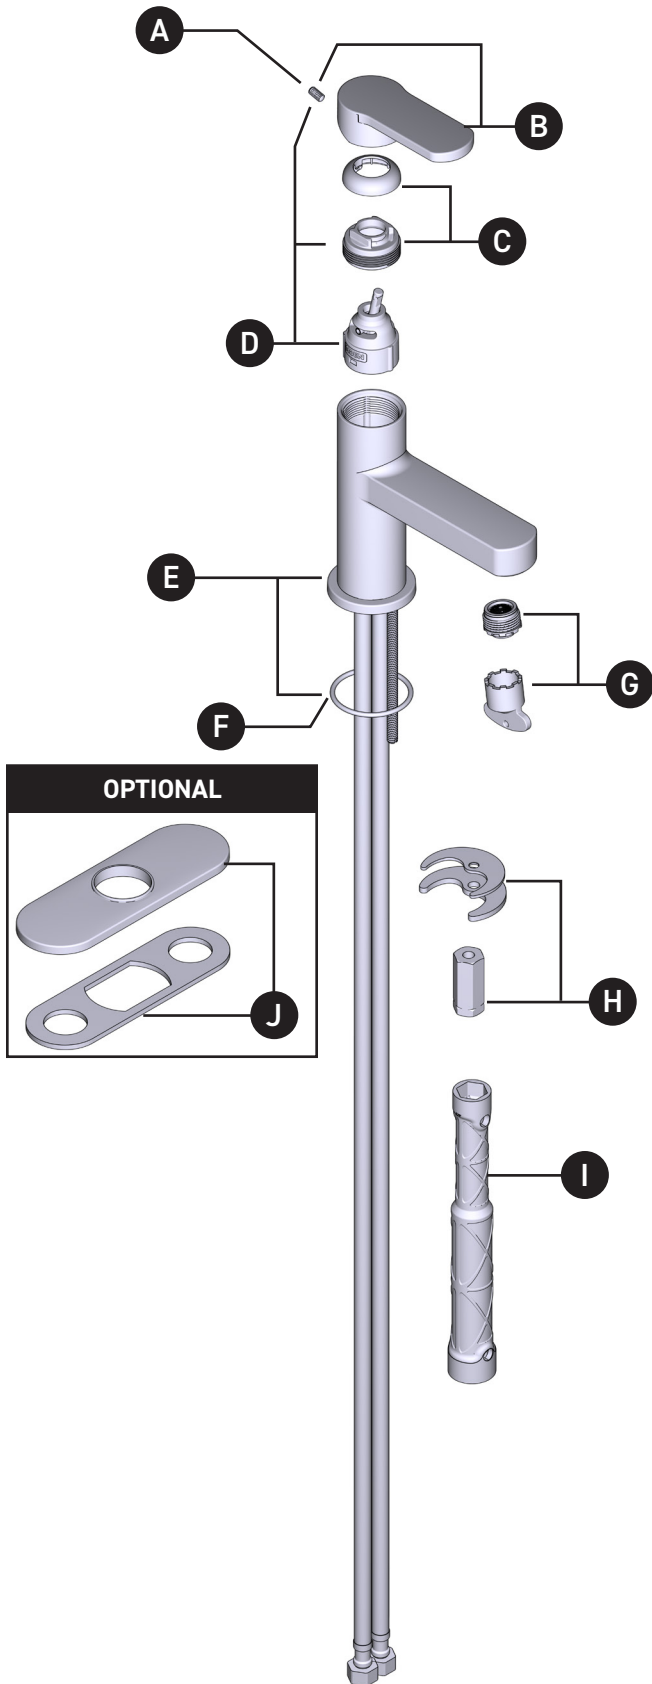

Illustrated Parts

Laris™

One-Handle Lavatory Faucet

MODEL
84014

HANDLE
Lever

FINISH
Chrome

ID	Kit Description	Kit Number	Finish
A	Set Screw <i>(requires 3/32" hex wrench)</i>	155023	N/A
B	Handle Kit	199929	Chrome
C	Handle Dome	160660	Chrome
D	Cartridge, Cart. Nut & Set Screw	160657	N/A
E	Escutcheon & O-Ring	172668	Chrome
F	O-Ring	137515	N/A
G	Aerator Kit <i>(includes Tool)</i>	183732	N/A
H	Hardware Kit	146190	N/A
I	Installation Tool	118305	N/A
J	Escutcheon Kit	172666	Chrome
K	Waste Assembly <i>(Top Only)</i>	186479	Chrome
L	Waste Assembly <i>(Full Assembly)</i>	186478	Chrome