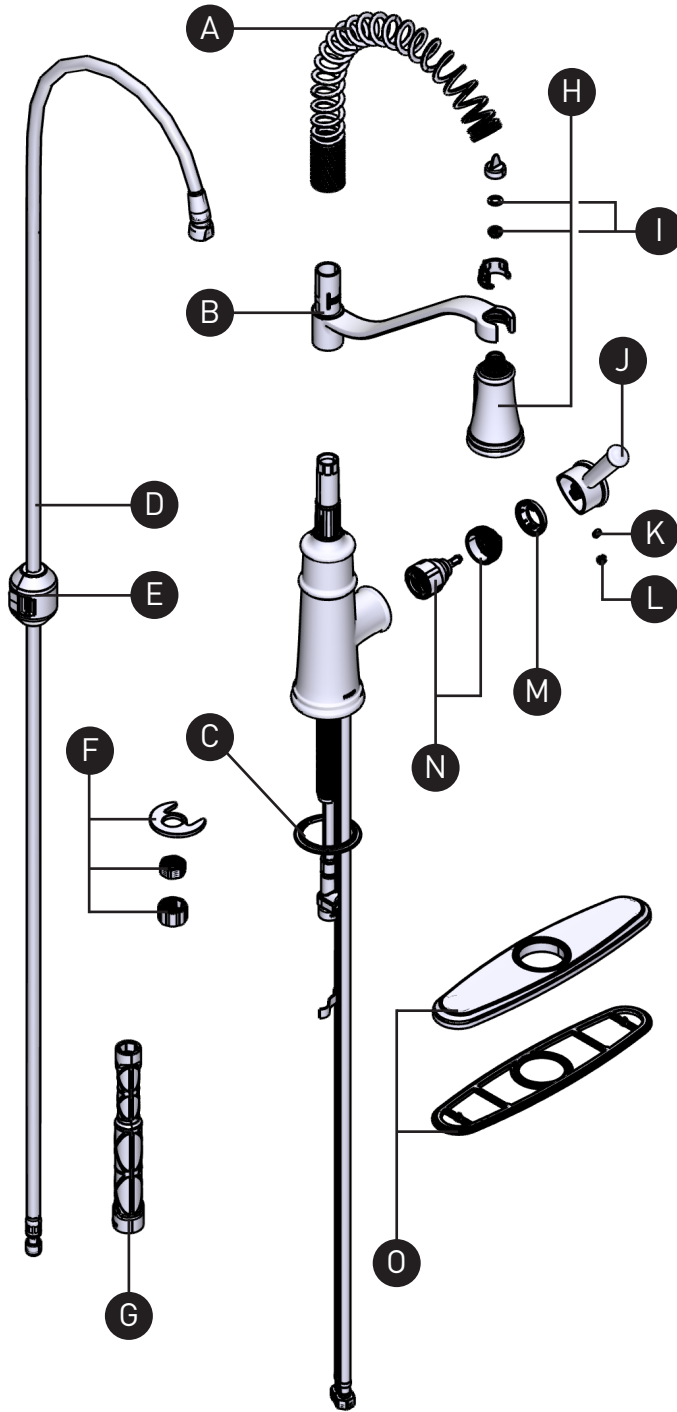

## Illustrated Parts

#### Single Handle Pre-Rinse Spring Pulldown Kitchen Faucet

| MODEL   | HANDLE | FINISH                |
|---------|--------|-----------------------|
| 5927    | Lever  | Chrome                |
| 5927SRS | Lever  | Spot Resist Stainless |
| 5927BL  | Lever  | Matte Black           |
| 5927ORB | Lever  | Oil Rubbed Bronze     |