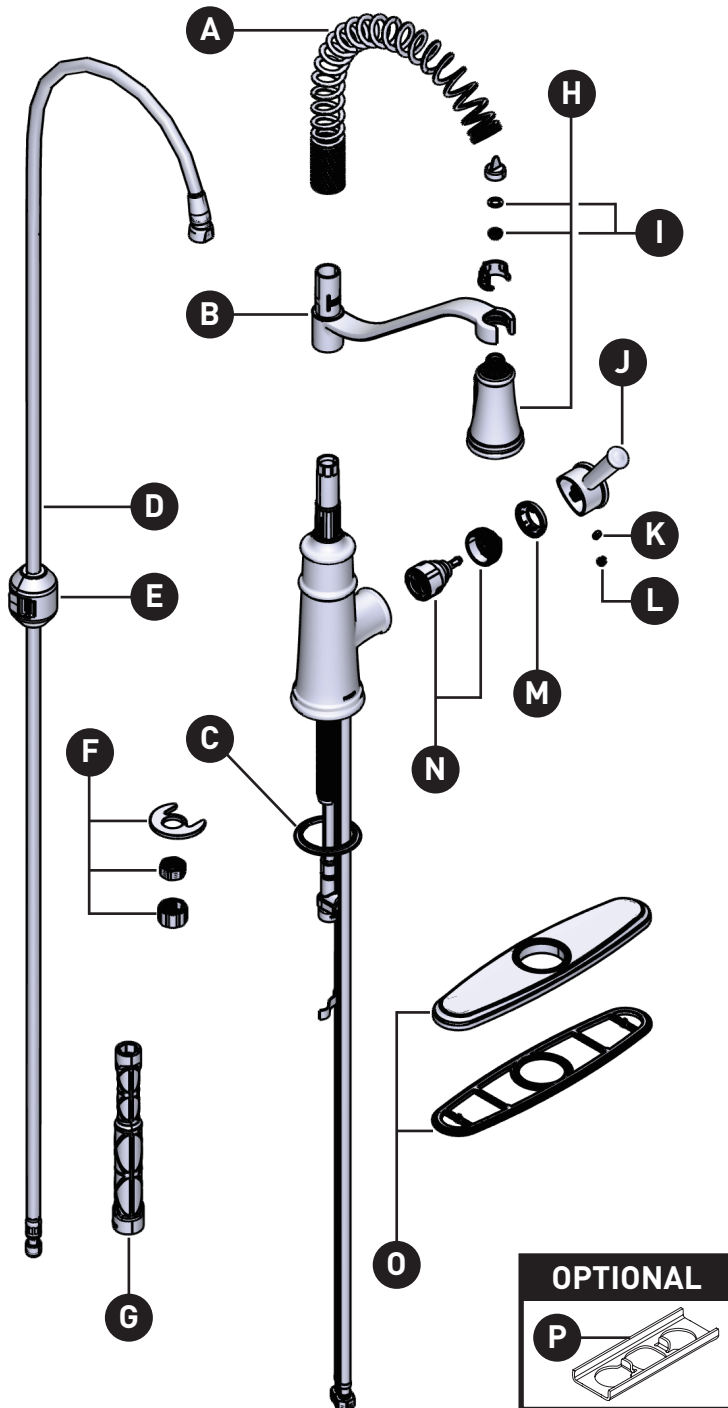

BELFIELD™

Single Handle Pre-Rinse Spring
 Pulldown Kitchen Faucet
 5927 Series

ORDER BY PART NUMBER

ID	Kit Number	Finish
A	212764	See below
B	212765	See below
C	143338	Chrome
	143338BL	Matte Black(Used for Spot Resist Stainless)
D	150259	Chrome
	150259CST	Classic Satine
	199106BL	Matte Black
E	125989	N/A
F	192155	N/A
G	118305	N/A
*H	205846	See below
	205846ORB	Oil Rubbed Bronze
I	158550	N/A
*J	205845	See below
	205845ORB	Oil Rubbed Bronze
K	155023	N/A
*L	152859	See below
	152859CSL	Classic Stainless(Used for Spot Resist Stainless)
	152859BLS	Black Stainless
*M	160660	See below
	160660BLS	Black Stainless
N	160657	N/A
*O	157328	See below
	157328ORB	Oil Rubbed Bronze
P	176787	N/A

*Finish Determined by Suffix	
Finish	Description
No Suffix	Chrome
SRS	Spot Resist Stainless
BL	Matte Black
ORB	Oil Rubbed Bronze
BZG	Bronzed Gold