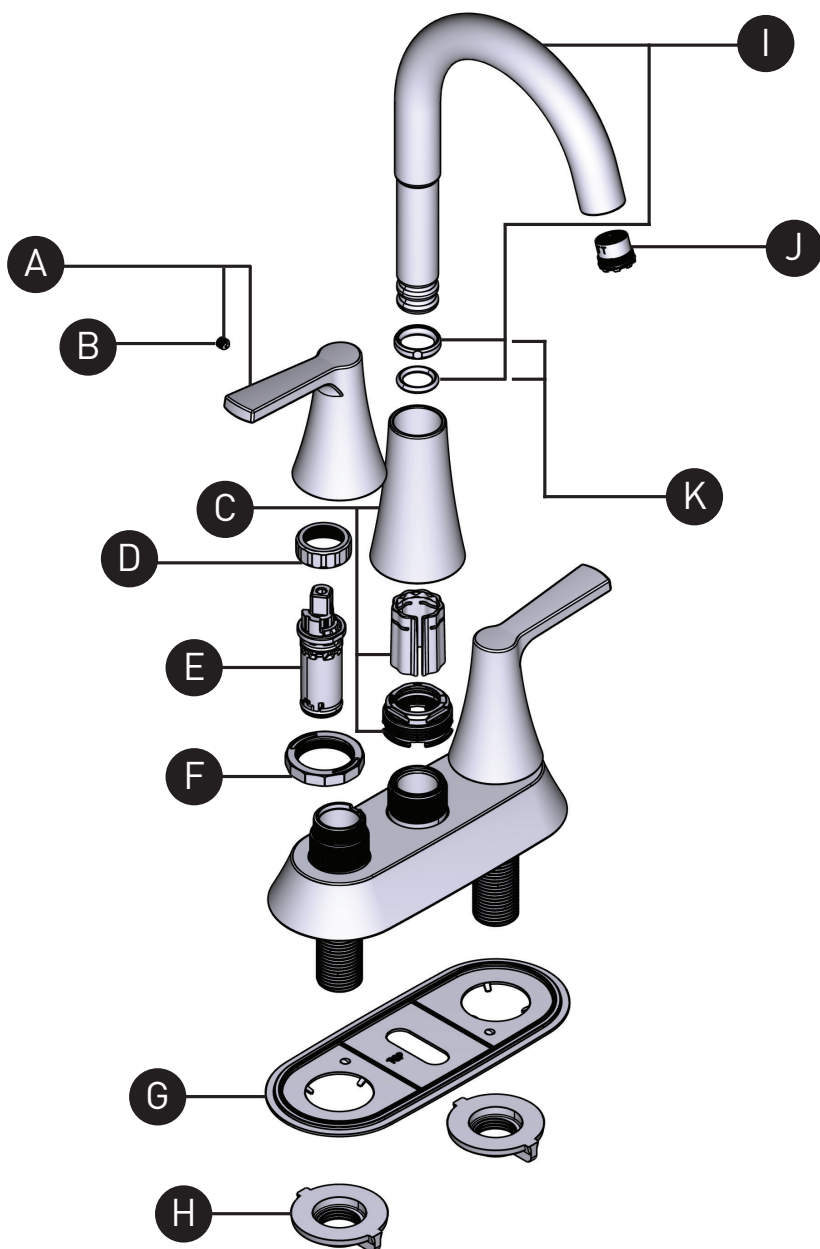

## Illustrated Parts

#### Two Handle 4" Centerset Lavatory Faucet

**MODEL**

84311SRN

84311BL

84311BZG

**FINISH**

Spot Resistant Stainless

Matte Black

### WASTE ASSEMBLIES

For Waste Service Order Full Assembly

USE ON DECKS  
< 1/4" (6mm)

USE ON DECKS  
> 1-3/16" (30mm)

ORDER BY PART NUMBER

# Illustrated Parts

Mikah™

Two Handle 4" Centerset Lavatory Faucet

ID	Kit Description	Kit Number	Finish
A	Handle Kit - Hot	212615SRN	Spot Resistant Stainless
		212615BL	Matte Black
		212615BZG	Bronzed Gold
	Handle Kit - Cold	213451SRN	Spot Resistant Stainless
		213451BL	Matte Black
		213451BZG	Bronzed Gold
B	Set Screw (Requires 3/32" hex key)	159198	N/A
C	Spout Hub Kit	212616SRN	Spot Resistant Stainless
		212616BL	Matte Black
		212616BZG	Bronzed Gold
D	Cartridge Nut (Qty 2)	97535	N/A
E	Replacement Cartridge	1224	N/A
F	Escutcheon Nut (Qty 2)	130560	N/A
G	Deck Gasket	212617	N/A
		212617BL	Matte Black
H	Mounting Nuts (Qty 2)	145665	N/A
I	Spout Kit	212563BL	Matte Black
		212563SRN	Spot Resistant Stainless
		212563BZG	Bronzed Gold
J	Aerator Kit - 1.2gpm	181085	N/A
K	Spout O-Ring Kit	103432	N/A
L	Spring-Loaded Waste - Full Assembly	186478BL	Matte Black
		186478CSL	Classic Brushed Nickel
		186478BZG	Bronzed Gold
M	Thin Deck Spacer Kit (Qty 2)	146936	N/A
N	Thick Deck Extension Kit (Qty 2)	100818	N/A