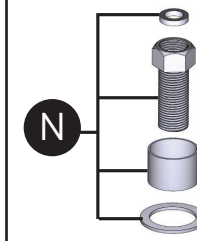

## Illustrated Parts

#### Two Handle 4" Centerset Lavatory Faucet

**MODEL**

84311SRN

84311BL

84311BZG

**FINISH**

Spot Resistant Stainless

Matte Black

### WASTE ASSEMBLIES

For Waste Service Order Full Assembly

USE ON DECKS  
< 1/4" (6mm)

USE ON DECKS  
> 1-3/16" (30mm)

ORDER BY PART NUMBER

# Illustrated Parts

Mikah™

Two Handle 4" Centerset Lavatory Faucet

ID	Kit Description	Kit Number	Finish
A	Handle Kit - Hot	212615SRN	Spot Resistant Stainless
		212615BL	Matte Black
		212615BZG	Bronzed Gold
	Handle Kit - Cold	213451SRN	Spot Resistant Stainless
		213451BL	Matte Black
		213451BZG	Bronzed Gold
B	Set Screw (Requires 3/32" hex key)	159198	N/A
C	Spout Hub Kit	212616SRN	Spot Resistant Stainless
		212616BL	Matte Black
		212616BZG	Bronzed Gold
D	Cartridge Nut (Qty 2)	97535	N/A
E	Replacement Cartridge	1224	N/A
F	Escutcheon Nut (Qty 2)	130560	N/A
G	Deck Gasket	212617	N/A
		212617BL	Matte Black
H	Mounting Nuts (Qty 2)	145665	N/A
I	Spout Kit	212563BL	Matte Black
		212563SRN	Spot Resistant Stainless
		212563BZG	Bronzed Gold
J	Aerator Kit - 1.2gpm	181085	N/A
K	Spout O-Ring Kit	103432	N/A
L	Spring-Loaded Waste - Full Assembly	186478BL	Matte Black
		186478CSL	Classic Brushed Nickel
		186478BZG	Bronzed Gold
M	Thin Deck Spacer Kit (Qty 2)	146936	N/A
N	Thick Deck Extension Kit (Qty 2)	100818	N/A