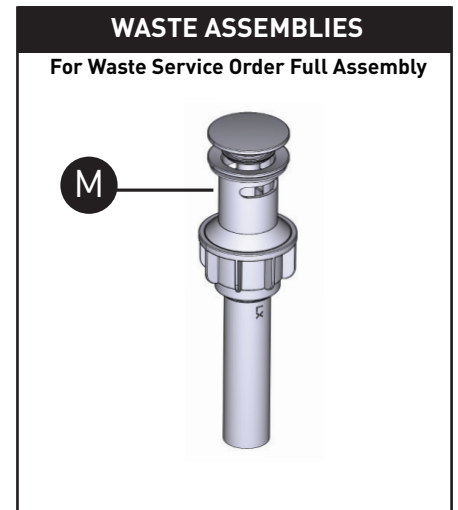

MOEN®

ORDER BY PART NUMBER

Illustrated Parts

Mikah™

Two Handle Widespread Lavatory Faucet

MODEL

84312SRN

84312BL

FINISH

Spot Resistant Stainless

Matte Black

NOTES

Spring-Loaded Waste

Spring-Loaded Waste