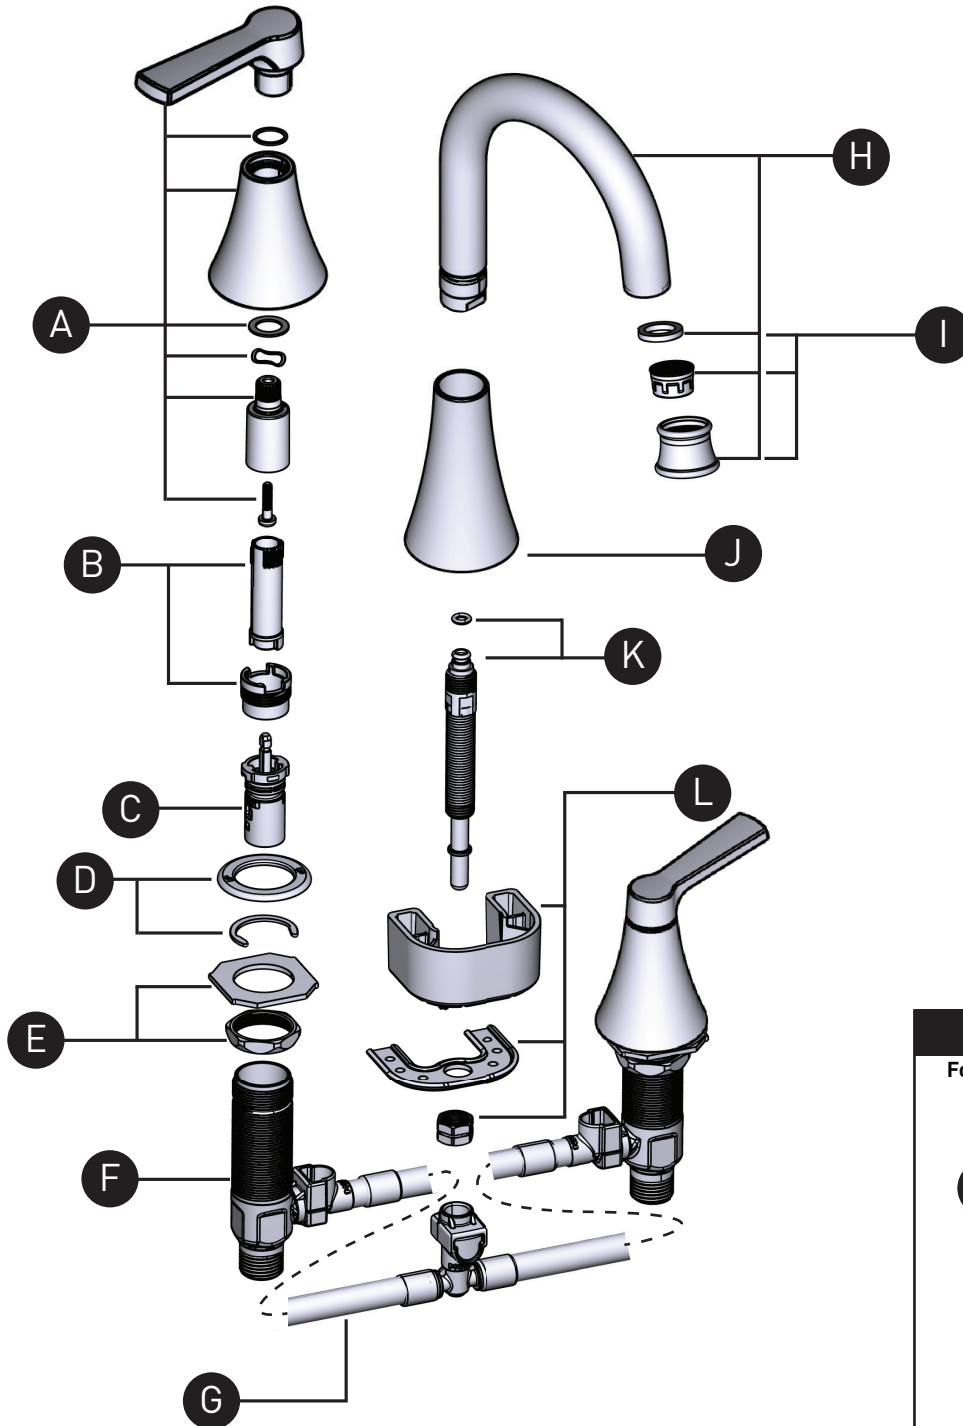

MOEN®

ILLUSTRATED PARTS

Mikah™

Two-Handle Widespread Lavatory Faucet
84312 Series

*There is more than one version of this model.
Page down to identify the version you have.*

ORDER BY PART NUMBER

ID	Kit Number	Finish
*A	2561BL	See Below
	2561SRN	See Below
B	174290 (hot & cold)	N/A
C	1234	N/A
D	215997	N/A
E	215996 (Hot)	N/A
	215995 (Cold)	N/A
F	93959	N/A
G	118305	N/A
H	215998	N/A
*I	212562BL	See Below
	212562SRN	See Below
*J	212563BL	See Below
	212563SRN	See Below
*K	212619BL	See Below
	212619SRN	See Below
L	131170	N/A
*M	151018BL	See Below
	151018CSL	See Below

*Finish Determined by Suffix	
Finish	Description
BL	Matte Black
SRN	Spot Resist Brushed Nickel

MOEN®

ORDER BY PART NUMBER

Illustrated Parts

Mikah™

Two Handle Widespread Lavatory Faucet

MODEL

84312SRN

84312BL

FINISH

Spot Resistant Stainless

Matte Black

NOTES

Spring-Loaded Waste

Spring-Loaded Waste

ORDER BY PART NUMBER

Illustrated Parts

Mikah™

Two Handle Widespread Lavatory Faucet

ID	Kit Description	Kit Number	Finish
A	Handle Hub Kit - Hot or Cold	2561SRN	Spot Resistant Stainless
		2561BL	Matte Black
B	Stem Extension Kit	174290	N/A
C	Replacement Cartridge	1234	N/A
D	Mounting Hardware	103759	N/A
E	Hardware Package	12715	N/A
F	Valve Body Kit Hot	174292	N/A
		Valve Body Kit Cold	174291
G	Duralock Hose Kit	114299	N/A
H	Spout Tube Kit	212562SRN	Spot Resistant Stainless
		212562BL	Matte Black
I	Aerator Kit 1.2 gpm	212563SRN	Spot Resistant Stainless
		212563BL	Matte Black
J	Spout Hub Kit	212619SRN	Spot Resistant Stainless
		212619BL	Matte Black
K	Spout Shank & O-Ring	131170	N/A
L	Hardware Kit	93959	N/A
M	Spring-Loaded Waste - Full Assembly	151018CSL	Spot Resistant Stainless
		151018BL	Matte Black
N	Thin Deck Spacer Kit (Qty 2)	146936	N/A
O	Thick Deck Extension Kit (Qty 2)	100818	N/A