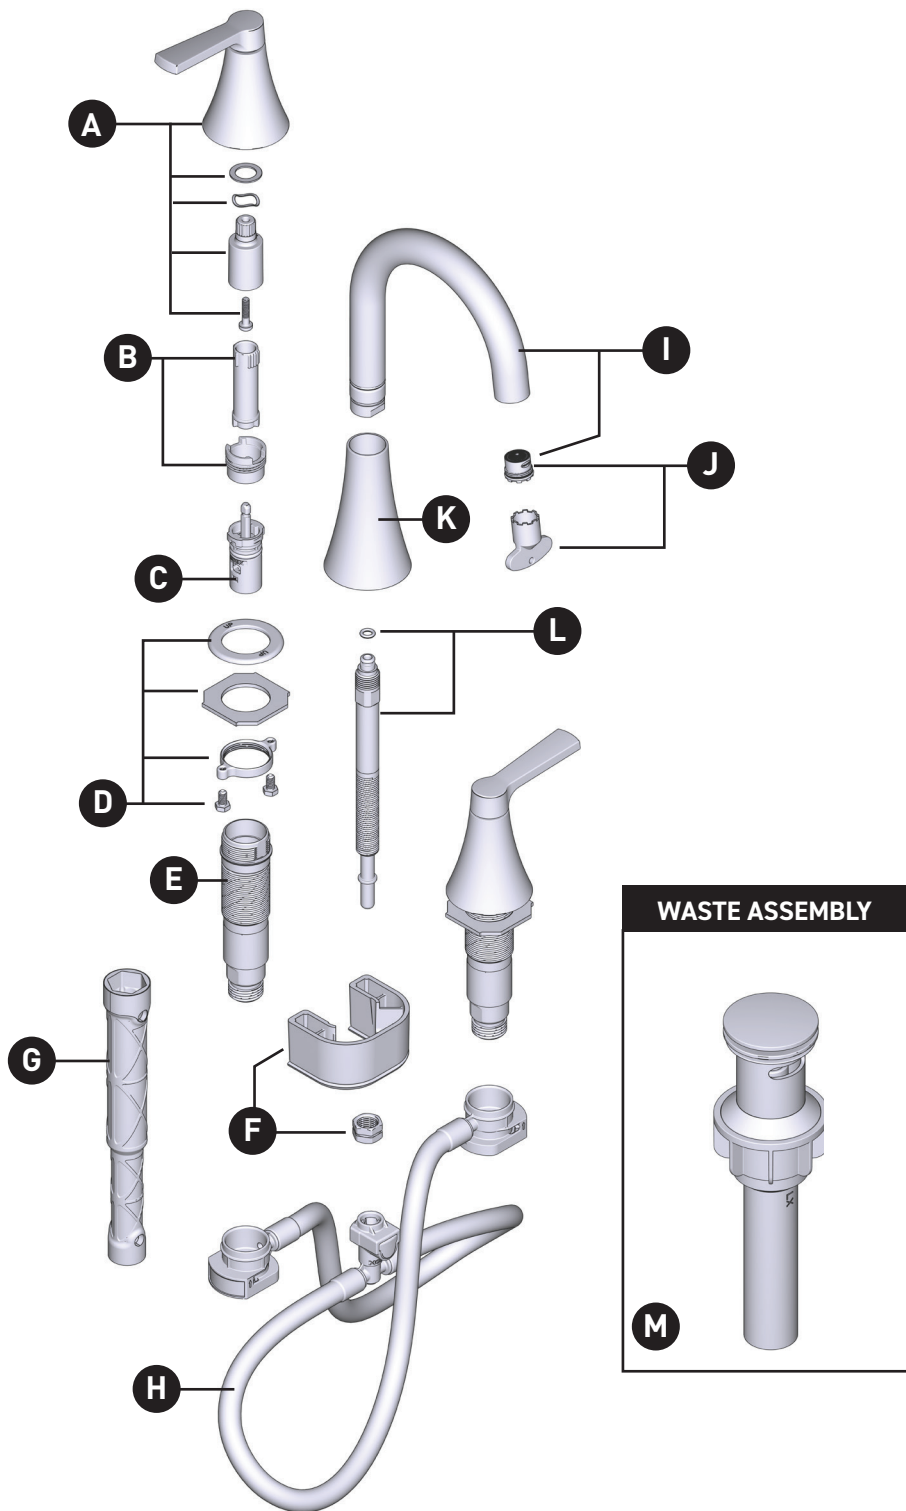

MOEN®

ILLUSTRATED PARTS

Mikah™

Two-Handle Widespread Lavatory Faucet
84312 Series

*There is more than one version of this model.
Page down to identify the version you have.*

ORDER BY PART NUMBER

ID	Kit Number	Finish
*A	2561BL	See Below
	2561SRN	See Below
B	174290 (hot & cold)	N/A
C	1234	N/A
D	215997	N/A
E	215996 (Hot)	N/A
	215995 (Cold)	N/A
F	93959	N/A
G	118305	N/A
H	215998	N/A
*I	212562BL	See Below
	212562SRN	See Below
*J	212563BL	See Below
	212563SRN	See Below
*K	212619BL	See Below
	212619SRN	See Below
L	131170	N/A
*M	151018BL	See Below
	151018CSL	See Below

*Finish Determined by Suffix	
Finish	Description
BL	Matte Black
SRN	Spot Resist Brushed Nickel

MOEN®

ORDER BY PART NUMBER

Illustrated Parts

Mikah™

Two Handle Widespread Lavatory Faucet

MODEL

84312SRN

84312BL

FINISH

Spot Resistant Stainless

Matte Black

NOTES

Spring-Loaded Waste

Spring-Loaded Waste

ORDER BY PART NUMBER

Illustrated Parts

Mikah™

Two Handle Widespread Lavatory Faucet

ID	Kit Description	Kit Number	Finish
A	Handle Hub Kit - Hot or Cold	2561SRN	Spot Resistant Stainless
		2561BL	Matte Black
B	Stem Extension Kit	174290	N/A
C	Replacement Cartridge	1234	N/A
D	Mounting Hardware	103759	N/A
E	Hardware Package	12715	N/A
F	Valve Body Kit Hot	174292	N/A
		Valve Body Kit Cold	174291
G	Duralock Hose Kit	114299	N/A
H	Spout Tube Kit	212562SRN	Spot Resistant Stainless
		212562BL	Matte Black
I	Aerator Kit 1.2 gpm	212563SRN	Spot Resistant Stainless
		212563BL	Matte Black
J	Spout Hub Kit	212619SRN	Spot Resistant Stainless
		212619BL	Matte Black
K	Spout Shank & O-Ring	131170	N/A
L	Hardware Kit	93959	N/A
M	Spring-Loaded Waste - Full Assembly	151018CSL	Spot Resistant Stainless
		151018BL	Matte Black
N	Thin Deck Spacer Kit (Qty 2)	146936	N/A
O	Thick Deck Extension Kit (Qty 2)	100818	N/A