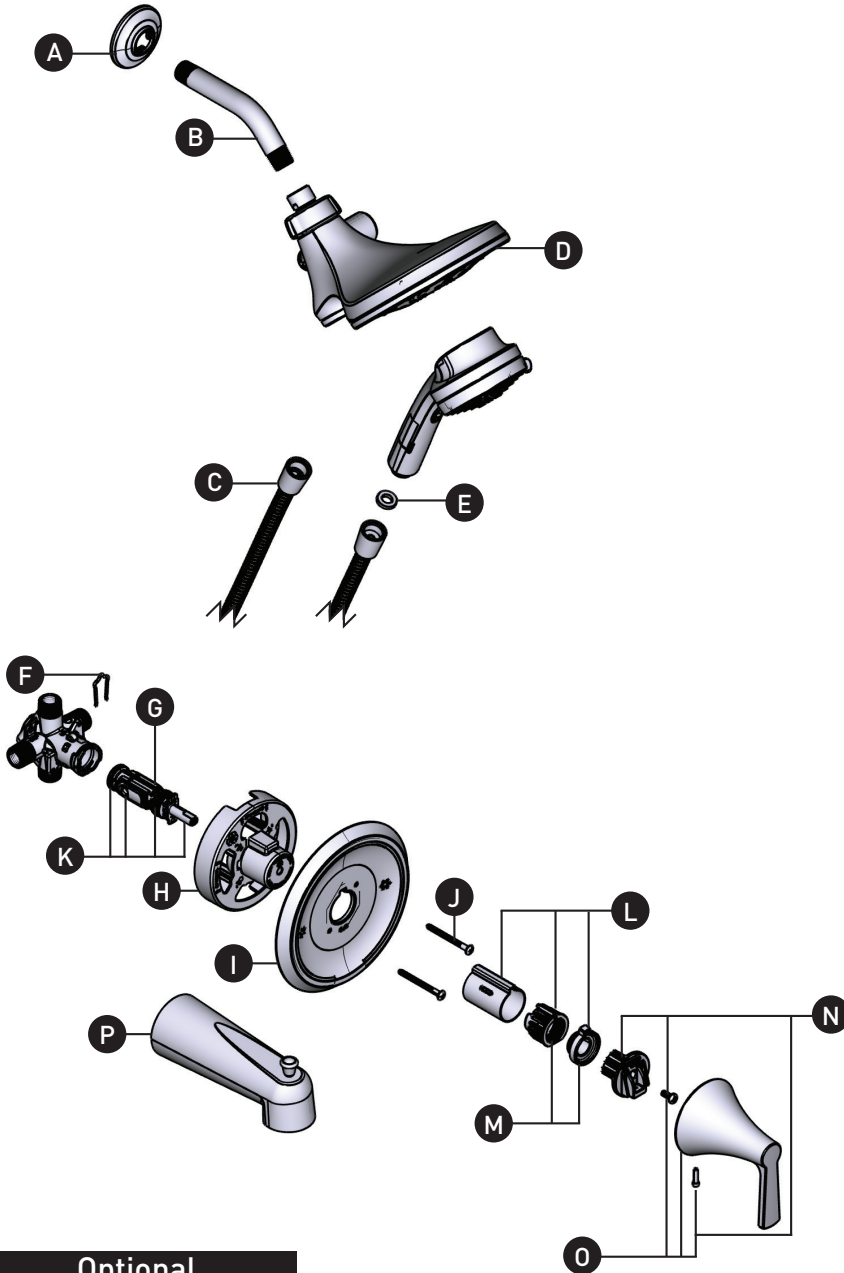

MIKAH™ Single-handle Tub/Shower Valve 82310 Series

ORDER BY PART NUMBER

ID	Kit Number	Finish
*A	137488	See below
*B	10154	See below
C	170930	Chrome
	202510BL	Matte Black
	202510BZG	Bronzed Gold
	170930SRN	Spot Resist Brushed Nickel
*D	26010	See below
E	101199	N/A
F	96914	N/A
G	1222	N/A
H	12574	N/A
*I	212559	See below
J	15528	Chrome
	163BL	Matte Black
	163BZG	Bronzed Gold
	163BN	Spot Resist Brushed Nickel
K	96988	N/A
*L	96987	See below
M	106479	N/A
N	116653	N/A
*O	212560	See below
*P	163918	See below
Q	188411	N/A

***Finish Determined by Suffix**

<u>Finish</u>	<u>Description</u>
No Suffix	Chrome
BL	Matte Black
BZG	Bronzed Gold
SRN	Spot Resist Brushed Nickel