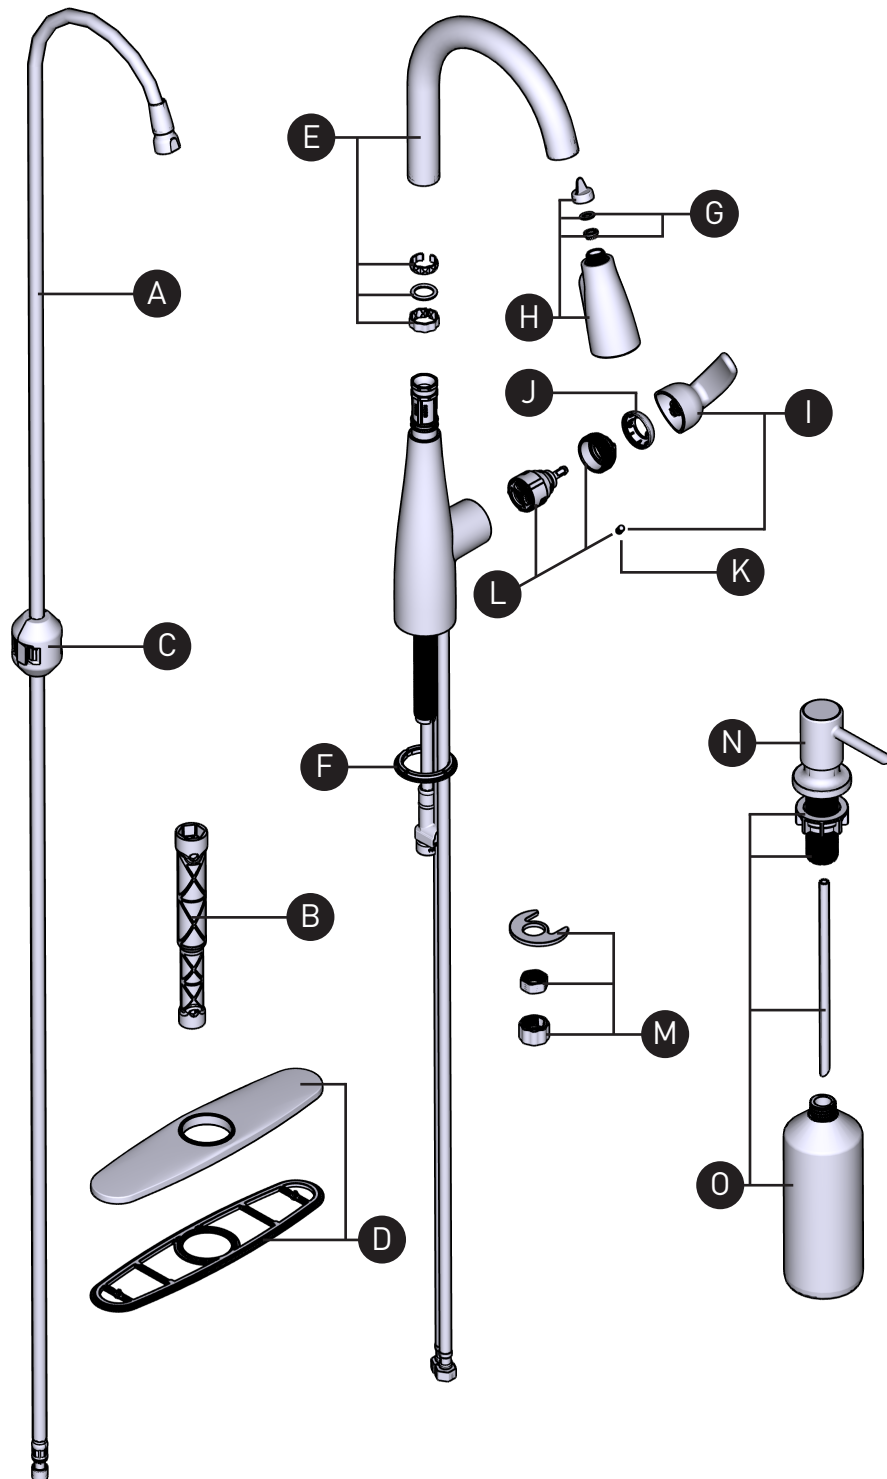

MOEN®

ORDER BY PART NUMBER

Illustrated Parts

Reyes™

Single-Handle High Arc Pulldown Kitchen Faucet

<u>MODEL</u>	<u>HANDLE</u>	<u>FINISH</u>
87932	Lever	Chrome
87932SRS	Lever	Spot Resist Stainless
87932BL	Lever	Matte Black

ORDER BY PART NUMBER

ID	Kit Description	Kit Number	Finish
A	Hose Kit	212650	N/A
B	Installation Tool	118305	N/A
C	Hose Weight	125989	N/A
D	Escutcheon Kit	141002	Chrome
		141002SRS	Spot Resist Stainless
		141002BL	Matte Black
E	Spout Tube Kit	176077	Chrome
		176077MSRS	Spot Resist Stainless
		176077BL	Matte Black
F	Deck Gasket	168498	For Chrome and Spot Resist Stainless
G	O-Ring & Screen Washer Kit	141025	N/A
H	Wand Kit	212631	Chrome
		212631SRS	Spot Resist Stainless
		212631BL	Matte Black
I	Handle Kit	212632	Chrome
		212632SRS	Spot Resist Stainless
		212632BL	Matte Black
J	Dome Kit	160660	Chrome
		160660SRS	Spot Resist Stainless
		160660BL	Matte Black
K	Set Screw (Requires 3/32" hex key)	155023	N/A
L	Replacement Cartridge, Cart.Nut & Set Screw	160657	N/A
M	Mounting Hardware	192155	N/A
N	Soap Dispenser	171172	Chrome
		171172MSRS	Spot Resist Stainless
		171172BL	Matte Black
O	Underdeck Kit	344113	N/A