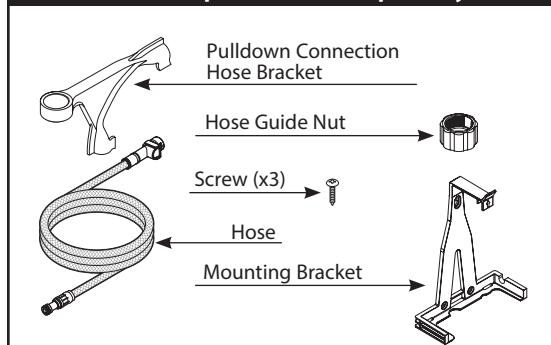

Order by Part Number

**Control Box Wall Mount Kit
199785 Optional - Sold Separately**

**Moen Smart Faucet with Motion Control
Nio™ Single Handle High Arc
Pulldown Kitchen Faucet**

MODELS	FINISH
S75005EV2C	Chrome
S75005EV2SRS	Spot Resist Stainless
S75005EV2BL	Matte Black
S75005EV2BLS	Black Stainless

Wand Screen and O-Ring Kit (for PowerBoost™ wand kit)

141025

Handle Dome

160660	Chrome
160660SRS	Spot Resist Stainless
160660BL	Matte Black
160660BLS	Black Stainless

Handle Kit

197872	Chrome
197872SRS	Spot Resist Stainless
197872BL	Matte Black
197872BLS	Black Stainless

Set Screw (3/32" hex key)

155023

Plug Button

152859	Chrome
152859CSL	Classic Stainless (Used for Spot Resist Stainless)
152859BL	Matte Black
152859BLS	Black Stainless

Wand Kit (1.5 gpm)

168500

Spout Kit

211743C	Chrome
211743SRS	Spot Resist Stainless
211743BL	Matte Black
211743BLS	Black Stainless