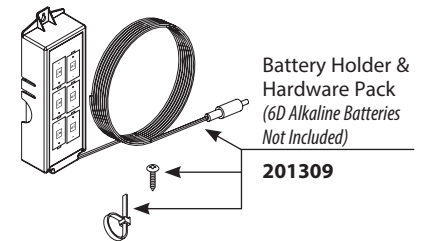

Battery Holder & Hardware Pack
(6D Alkaline Batteries Not Included)

201309

AC Adapter

169031

Cartridge and cartridge nut are not serviceable items.