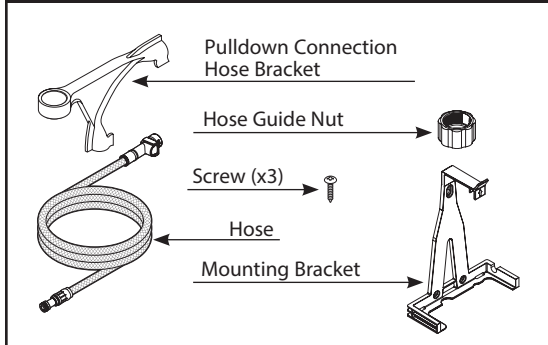

■ Order by Part Number

Control Box Wall Mount Kit
199785 Optional - Sold Separately

Power Boost2 Wand Kit (1.5 gpm)

- 195370 Chrome
- 195370SRS Spot Resist Stainless
- 195370ORB Oil Rubbed Bronze
- 195370NL Polished Nickel
- 195370BL Matte Black