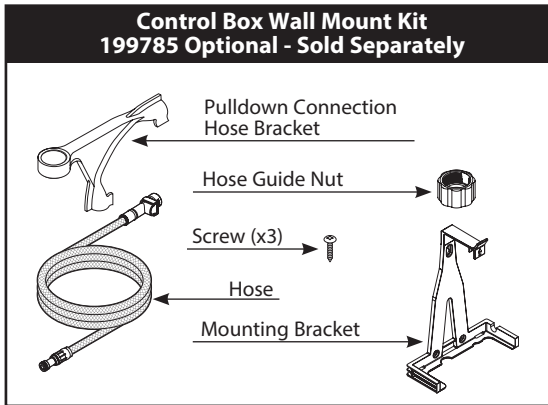

■ Order by Part Number

Moen Smart Faucet with Motion Control SINEMA™ Single-Handle High Arc Pulldown Kitchen Faucet

MODEL	HANDLE	FINISH
S7235EV2C	Lever	Chrome
S7235EV2SRS	Lever	Spot Resist Stainless
S7235EV2BL	Lever	Matte Black
S7235EV2NL	Lever	Polished Nickel

Wand Screen & O-Ring Kit (1.5gpm)

141025

Spout Service Kit

211741	Chrome
211741SRS	Spot Resist Stainless
211741BL	Matte Black
211741NL	Polished Nickel

Gasket Kit

199162	Chrome, Spot Resist Stainless & Polished Nickel
199162BL	Matte Black