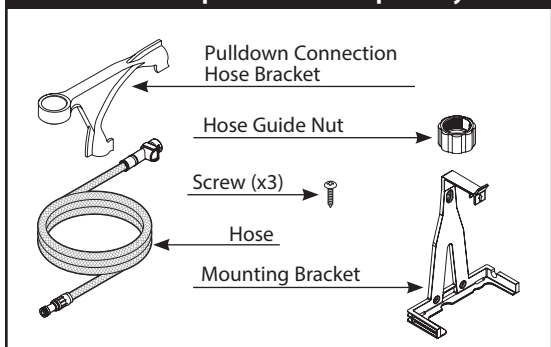

Order by Part Number

Control Box Wall Mount Kit
199785 Optional - Sold Separately

Moen Smart Faucet with Motion Control
Paterson™ Single Handle High Arc
Pulldown Kitchen Faucet

MODELS	FINISH
S72003EV2C	Chrome
S72003EV2SRS	Spot Resist Stainless
S72003EV2BL	Matte Black

Wand Screen and O-Ring Kit (for PowerBoost™ wand kit)

141025

Handle Dome

160660	Chrome
160660SRS	Spot Resist Stainless
160660BL	Matte Black

Handle Kit

195356	Chrome
195356SRS	Spot Resist Stainless
195356BL	Matte Black

Set Screw (3/32" hex key)

155023

Plug Button

152859	Chrome
152859CSL	Classic Stainless (Used for Spot Resist Stainless)
152859BL	Matte Black

Power Boost2 Wand Kit (1.5 gpm)

195357	Chrome
195357SRS	Spot Resist Stainless
195357BL	Matte Black