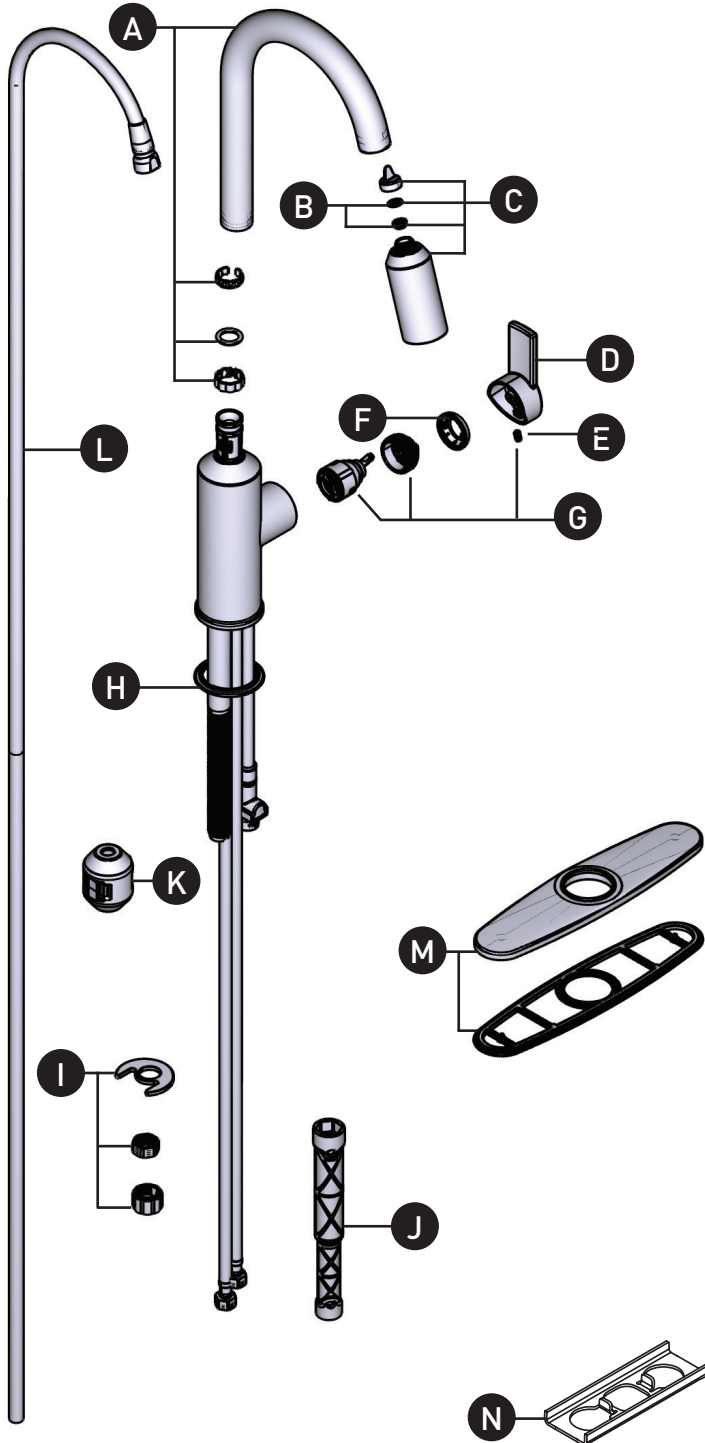

MOEN®

ORDER BY PART NUMBER

Illustrated Parts

Meena™

Single-Handle Pulldown Kitchen Faucet

MODEL	HANDLE	FINISH
87270	Lever	Chrome
87270SRS	Lever	Spot Resist Stainless
87270BL	Lever	Matte Black
87270BZG	Lever	Brilliant Gold

ID	Kit Description	Kit Number	Finish
A	Spout Tube Kit	174948	Chrome
		174948MSRS	Spot Resist Stainless
		174948BL	Matte Black
		174948BZG	Brilliant Gold
B	Wand Screen & O-Ring	158550	N/A
C	Wand Kit	210944	Chrome
		210944SRS	Spot Resist Stainless
		210944BL	Matte Black
		210944BZG	Brilliant Gold
D	Handle	210943	Chrome
		210943SRS	Spot Resist Stainless
		210943BL	Matte Black
		210943BZG	Brilliant Gold
E	Set Screw (Requires 3/32" hex key)	155023	N/A
F	Handle Dome	160660	Chrome
		160660SRS	Spot Resist Stainless
		160660BL	Matte Black
		160660BZG	Brilliant Gold
G	Cartridge, Cart.Nut & Set Screw	160657	N/A
H	Deck Gasket	168498	N/A
I	Mounting Hardware	192155	N/A
J	Installation Tool	118305	N/A
K	Hose Weight	125989	N/A
L	Hose Kit	212650	N/A
M	Escutcheon Kit	141002	Chrome
		141002SRS	Spot Resist Stainless
		141002BL	Matte Black
		141002BZG	Brilliant Gold
N	Mounting Bracket	176787	N/A