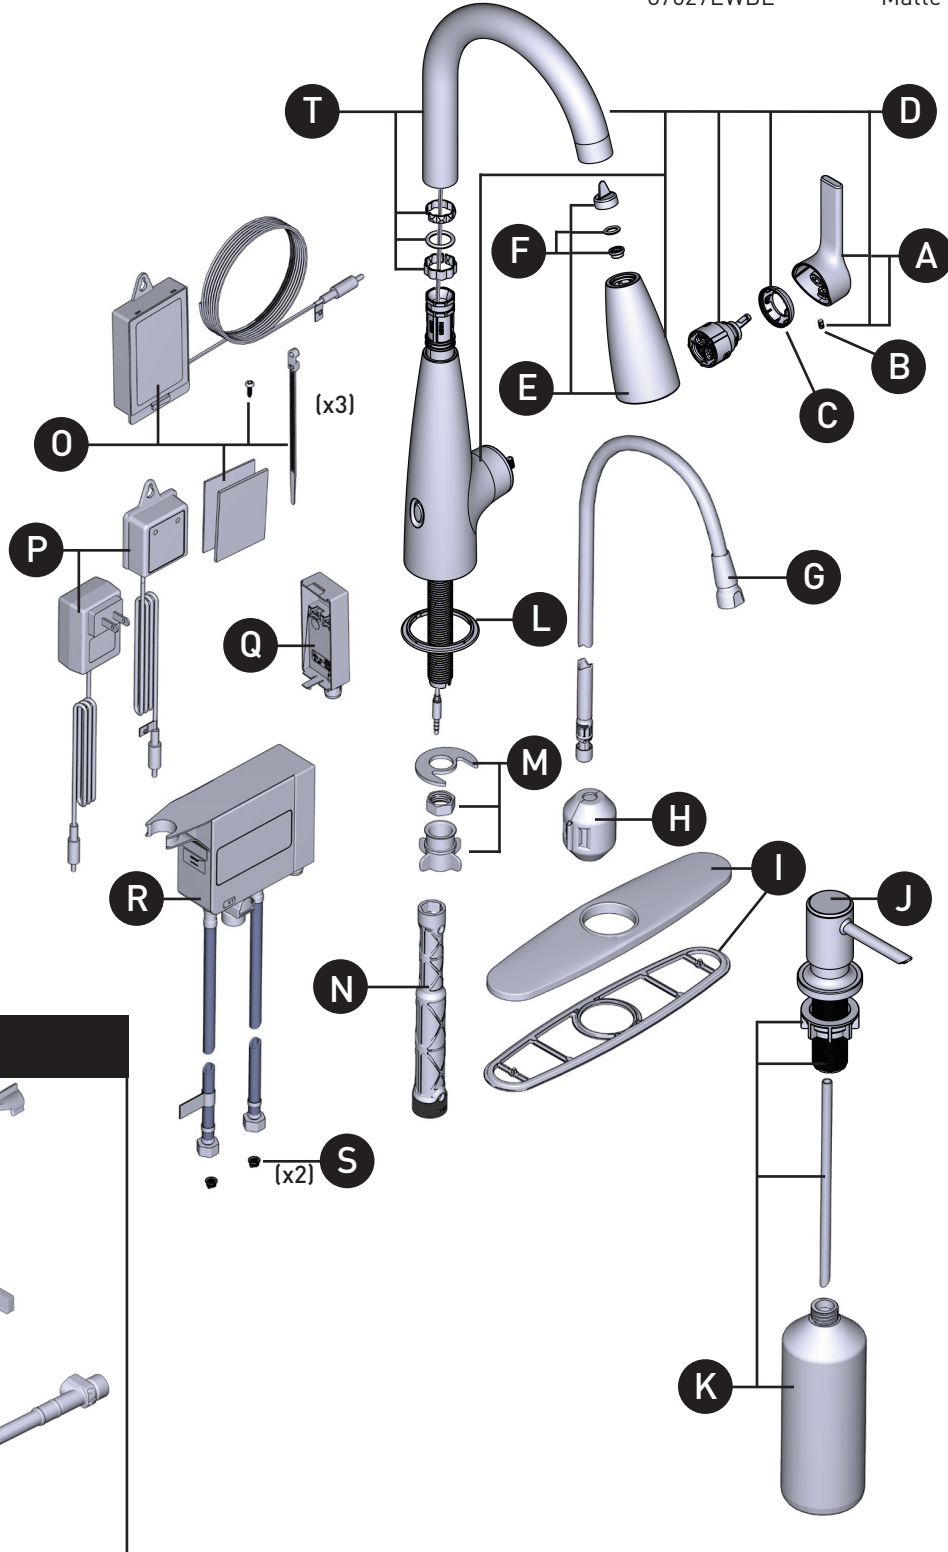

MOEN®

ORDER BY PART NUMBER

Illustrated Parts

Haelyn™ MotionSense Wave™

Hands-Free, Single-Handle High arc
Pulldown Kitchen Faucet

MODEL

87627EWC

87627EWSRS

87627EWBL

FINISH

Chrome

Spot Resist Stainless

Matte Black