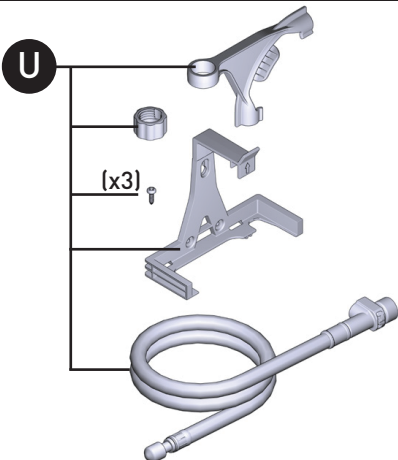

MOEN®

ORDER BY PART NUMBER

Illustrated Parts

Haelyn™ MotionSense Wave™

Hands-Free, Single-Handle High arc
Pulldown Kitchen Faucet

MODEL

87627EWC

87627EWSRS

87627EWBL

FINISH

Chrome

Spot Resist Stainless

Matte Black

OPTIONAL