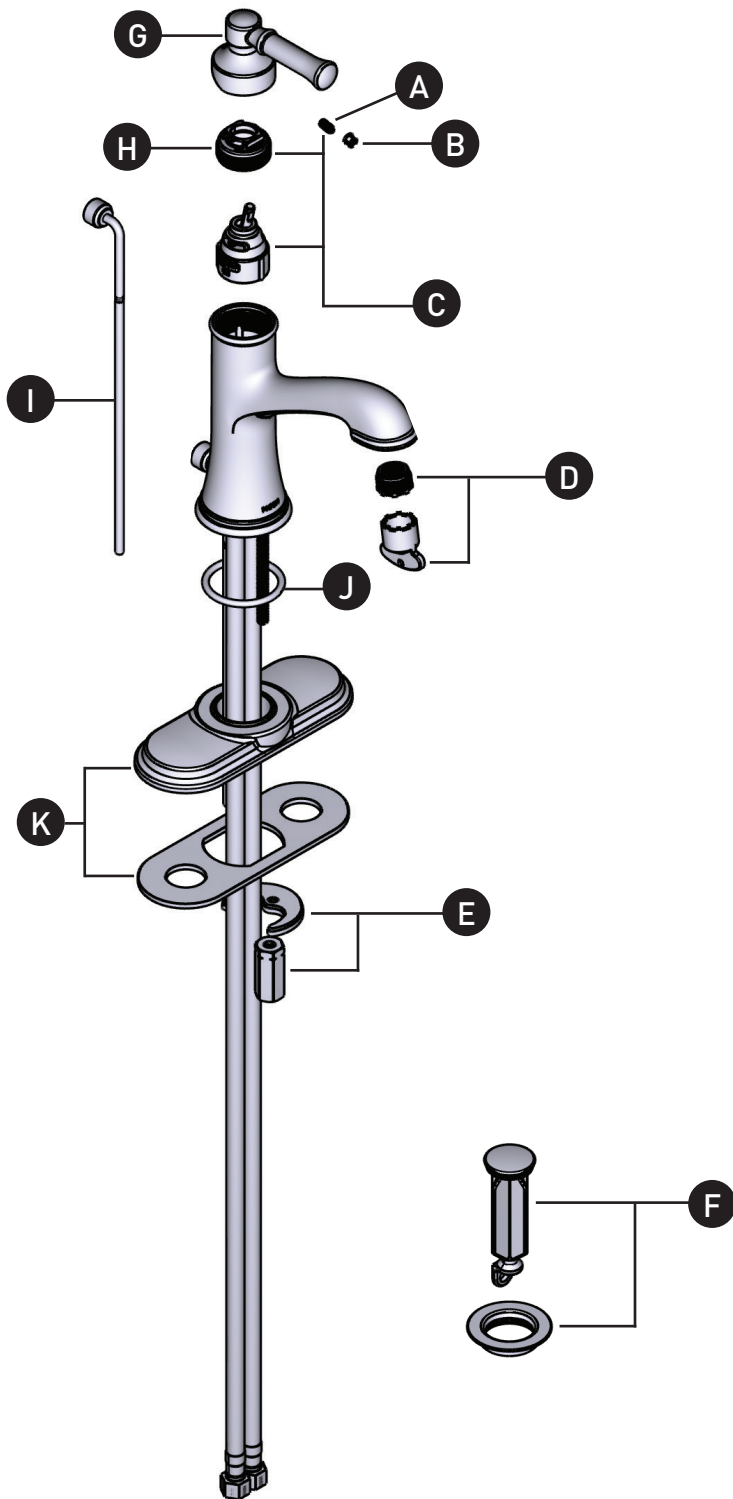

MOEN®

ORDER BY PART NUMBER

Illustrated Parts

DARTMOOR™

One-Handle Lavatory Faucet

MODEL	HANDLE	FINISH
6803	Lever	Chrome
6803BN	Lever	Brushed Nickel
6803ORB	Lever	Oil Rubbed Bronze
6803BL	Lever	Matte Black

ID	Kit Description	Kit Number	Finish
A	Set Screw	155023	N/A
B	Plug Button	151644	(Red & Blue)
		152859	Chrome
		152859CSL	Classic Stainless (used with Brushed Nickel)
		152859ORB	Oil Rubbed Bronze
		152859BL	Matte Black
C	Cartridge, Cartridge Nut and Set Screw	1255	N/A
D	Aerator Kit (Includes Tool) 1.5gpm	181078	N/A
E	Hardware Kit	146190	N/A
F	Pop-Up Plug & Seat	10709	Chrome
		10709BN	Brushed Nickel
		10709ORB	Oil Rubbed Bronze
		10709BL	Matte Black
G	Handle Kit	211115	Chrome
		211115BN	Brushed Nickel
		211115ORB	Oil Rubbed Bronze
		211115BL	Matte Black
H	Cartridge Nut Note: Must change nut with cartridge	144266	N/A
I	Lift Rod	211116	Chrome
		211116BN	Brushed Nickel
		211116ORB	Oil Rubbed Bronze
		211116BL	Matte Black
J	O-ring	185809	N/A
K	Deck Plate	185810	Chrome
		185810BN	Brushed Nickel
		185810ORB	Oil Rubbed Bronze
		185810BL	Matte Black