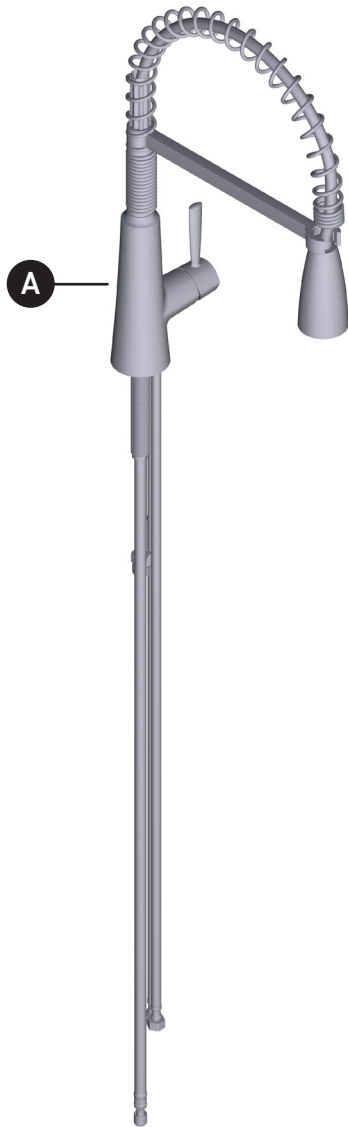

## Illustrated Parts

### REZA™

One Handle Spring Pulldown  
Kitchen Faucet & Sink Combo

**MODEL**  
216003

**TYPE**  
Spring Faucet/Sink Combo

**FINISH**  
Spot Resist Stainless

ID	Kit Description	Kit Number	Finish
A	Faucet (199748SRS)	See page 2	Spot Resist Stainless
B	Soap Dispenser	100509SRS	Spot Resist Stainless
C	Underdeck Kit	173490	N/A
D	Drain	22036	Spot Resist Stainless
E	Grid	209251	N/A
F	Sink	216006	Stainless
	Mounting Nut & Screws - Top Mount (x10)	181250	N/A
	Mounting Nut & Screws - Under Mount (x10)	22650	N/A
	Installation Tool	118305	N/A

ORDER BY PART NUMBER

**Note:** To order full faucet, use 198971SRS. Faucet not sold separately. Sold as part of 21689 sink combo only.

### REZA™

Single Handle High Arc  
Pulldown Kitchen Faucet

ID	Kit Description	Kit Number	Finish
A	Spring and Bearing Kit	199097SRS	Spot Resist Stainless
B	Swing Arm and Collar Kit	199098SRS	Spot Resist Stainless
C	O-Ring and Screen Washer Kit	158550	N/A
D	Wand Kit	190443SRS	Spot Resist Stainless
E	Deck Gasket	143338	N/A
F	Handle Kit	191638SRS	Spot Resist Stainless
G	Set Screw (Requires 3/32" hex key)	155023	N/A
H	Dome Kit	160660SRS	Spot Resist Stainless
I	Replacement Cartridge, Cartridge Nut and Set Screw	160657	N/A
J	Hose Kit	150259CST	Satine
K	Weight Kit	125989	N/A
L	Mounting Hardware	192155	N/A
M	Installation Tool	118305	N/A
N	*Optional* Mounting Hardware	176787	N/A
O	*Option, Sold Separately* Hose Corral	159060	N/A