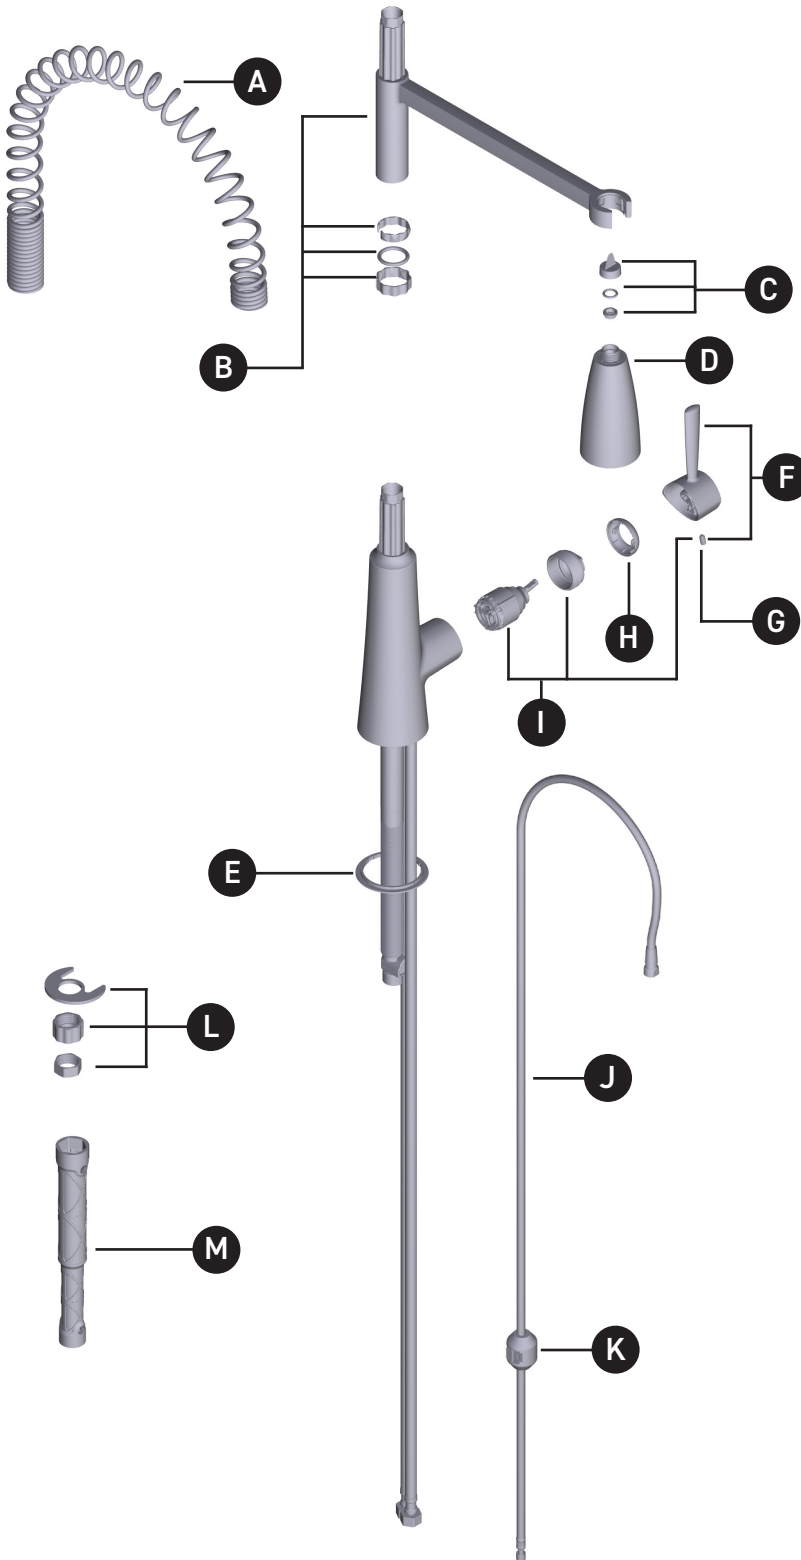

ORDER BY PART NUMBER

Note: To order full faucet, use 198971SRS. Faucet not sold separately. Sold as part of 21689 sink combo only.

Illustrated Parts

REZA™

Single Handle High Arc
Pulldown Kitchen Faucet

ID	Kit Description	Kit Number	Finish
A	Spring and Bearing Kit	199097SRS	Spot Resist Stainless
B	Swing Arm and Collar Kit	199098SRS	Spot Resist Stainless
C	O-Ring and Screen Washer Kit	158550	N/A
D	Wand Kit	190443SRS	Spot Resist Stainless
E	Deck Gasket	143338	N/A
F	Handle Kit	191638SRS	Spot Resist Stainless
G	Set Screw (Requires 3/32" hex key)	155023	N/A
H	Dome Kit	160660SRS	Spot Resist Stainless
I	Replacement Cartridge, Cartridge Nut and Set Screw	160657	N/A
J	Hose Kit	150259CST	Satine
K	Weight Kit	125989	N/A
L	Mounting Hardware	192155	N/A
M	Installation Tool	118305	N/A
N	*Optional* Mounting Hardware	176787	N/A
O	*Option, Sold Separately* Hose Corral	159060	N/A