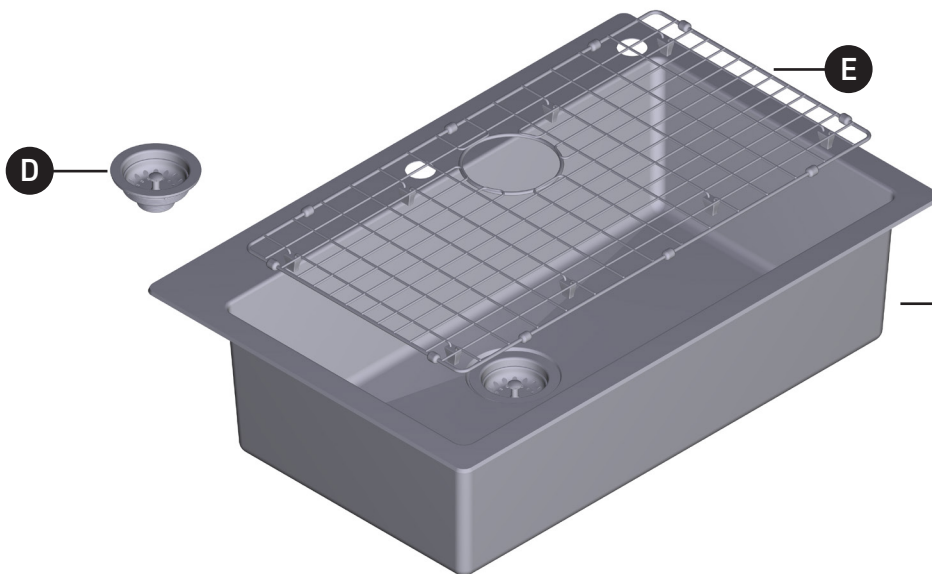

## Illustrated Parts

### REZA™

One Handle Spring Pulldown  
Kitchen Faucet & Sink Combo

**MODEL**  
216003

**TYPE**  
Spring Faucet/Sink Combo

**FINISH**  
Spot Resist Stainless

ID	Kit Description	Kit Number	Finish
A	Faucet (199748SRS)	See page 2	Spot Resist Stainless
B	Soap Dispenser	100509SRS	Spot Resist Stainless
C	Underdeck Kit	173490	N/A
D	Drain	22036	Spot Resist Stainless
E	Grid	209251	N/A
F	Sink	216006	Stainless
	Mounting Nut & Screws - Top Mount (x10)	181250	N/A
	Mounting Nut & Screws - Under Mount (x10)	22650	N/A
	Installation Tool	118305	N/A

ORDER BY PART NUMBER

**Note:** To order full faucet, use 198971SRS. Faucet not sold separately. Sold as part of 21689 sink combo only.