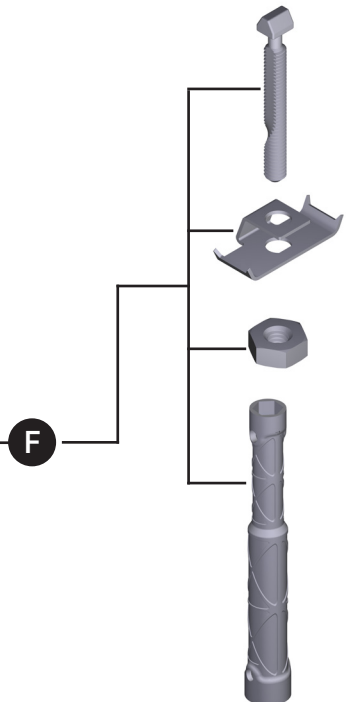

## Illustrated Parts

### REZA™

One Handle Spring Pulldown  
Kitchen Faucet & Sink Combo

**MODEL**  
216003

**TYPE**  
Spring Faucet/Sink Combo

**FINISH**  
Spot Resist Stainless

ID	Kit Description	Kit Number	Finish
A	Faucet (199748SRS)	See page 2	Spot Resist Stainless
B	Soap Dispenser	100509SRS	Spot Resist Stainless
C	Underdeck Kit	173490	N/A
D	Drain	22036	Spot Resist Stainless
E	Grid	209251	N/A
F	Sink	216006	Stainless
	Mounting Nut & Screws - Top Mount (x10)	181250	N/A
	Mounting Nut & Screws - Under Mount (x10)	22650	N/A
	Installation Tool	118305	N/A

ORDER BY PART NUMBER

**Note:** To order full faucet, use 198971SRS. Faucet not sold separately. Sold as part of 21689 sink combo only.