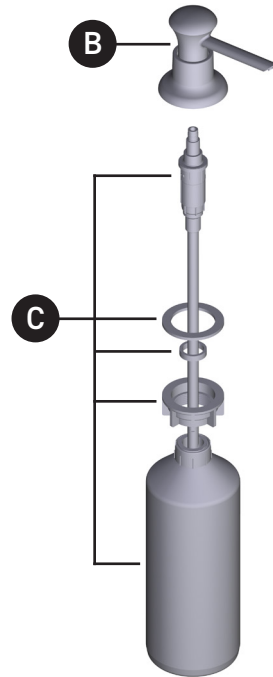

## Illustrated Parts

### REZA™

One Handle Spring Pulldown  
Kitchen Faucet & Sink Combo

**MODEL**  
216003

**TYPE**  
Spring Faucet/Sink Combo

**FINISH**  
Spot Resist Stainless

ID	Kit Description	Kit Number	Finish
A	Faucet (199748SRS)	See page 2	Spot Resist Stainless
B	Soap Dispenser	100509SRS	Spot Resist Stainless
C	Underdeck Kit	173490	N/A
D	Drain	22036	Spot Resist Stainless
E	Grid	209251	N/A
F	Sink	216006	Stainless
	Mounting Nut & Screws - Top Mount (x10)	181250	N/A
	Mounting Nut & Screws - Under Mount (x10)	22650	N/A
	Installation Tool	118305	N/A

ORDER BY PART NUMBER

**Note:** To order full faucet, use 198971SRS. Faucet not sold separately. Sold as part of 21689 sink combo only.