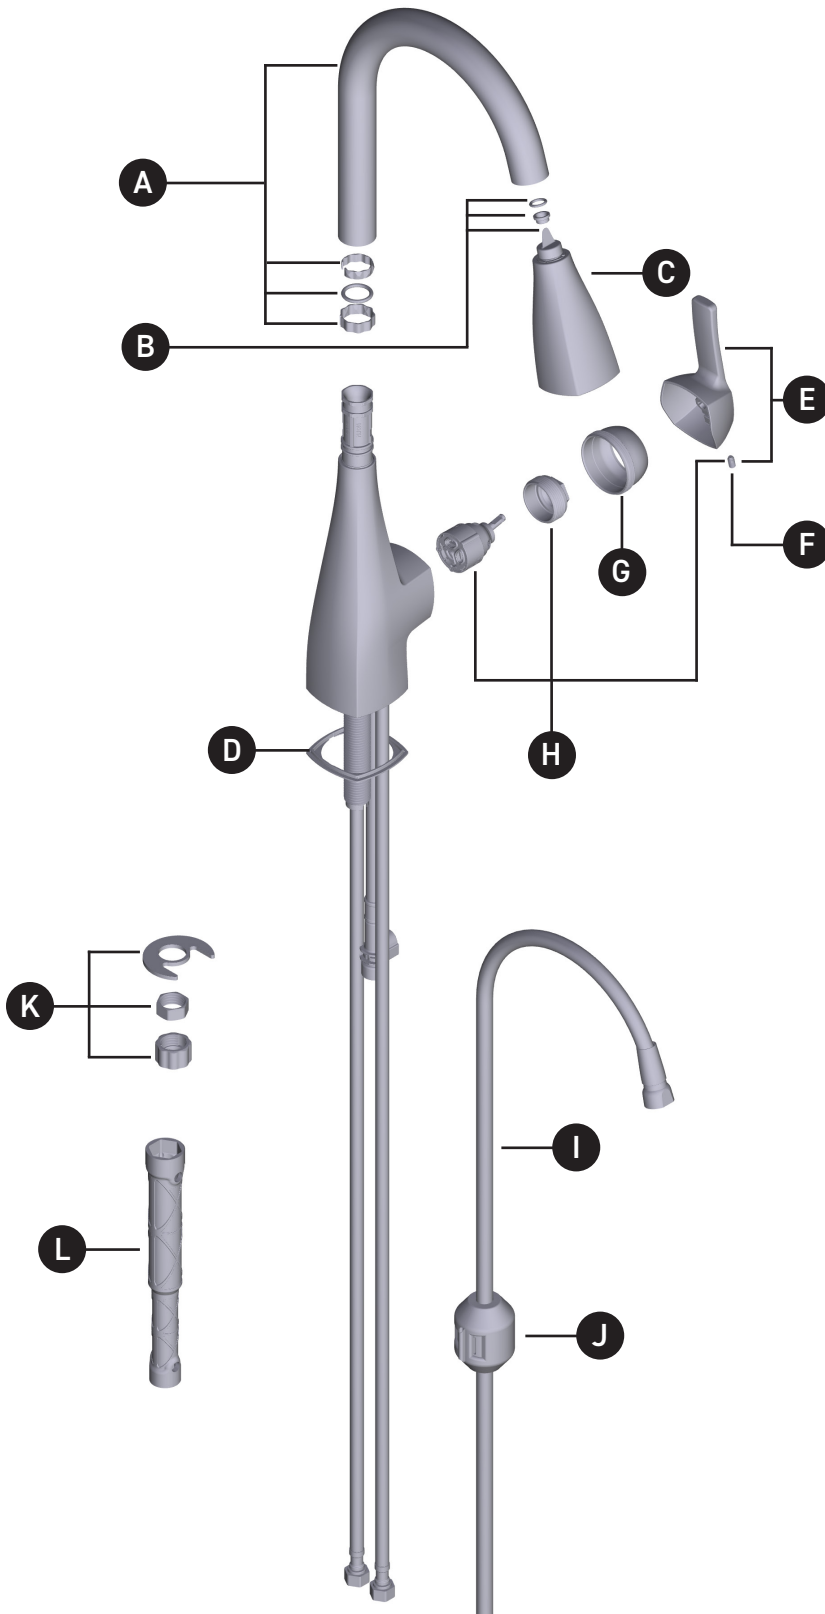

MOEN®

ORDER BY PART NUMBER

Illustrated Parts

KIRAN™

One Handle Pulldown
Kitchen Faucet & Sink Combo

MODEL 216002 **TYPE** Faucet/Sink Combo **FINISH** Spot Resist Stainless

ID	Kit Description	Kit Number	Finish
A	Faucet (202739SRS)	See page 2	Spot Resist Stainless
B	Soap Dispenser	162719SRS	Spot Resist Stainless
C	Underdeck Kit	173490	N/A
D	Drain	22036	Spot Resist Stainless
E	Sink	216005	Stainless
	Mounting Nut & Screws - Top Mount (x10)	181250	Spot Resist Stainless
	Mounting Nut & Screws - Under Mount (x10)	22650	Spot Resist Stainless
	Installation Tool	118305	N/A

MOEN®

ORDER BY PART NUMBER

Note: To order full faucet, use 202739SRS. Faucet not sold separately. Sold as part of 216002 sink combo only.

Illustrated Parts

KIRAN™

Single Handle High Arc
Pulldown Kitchen Faucet

ID	Kit Description	Kit Number	Finish
A	Spout Tube Kit	176078SRS	Spot Resist Stainless
B	O-Ring and Screen Washer Kit	158550	N/A
C	Wand Kit	162716SRS	Spot Resist Stainless
D	Deck Gasket	162697SRS	Spot Resist Stainless
E	Handle Kit	162717SRS	Spot Resist Stainless
F	Set Screw (Requires 3/32" hex key)	155023	N/A
G	Dome Kit	162718SRS	Spot Resist Stainless
H	Replacement Cartridge, Cartridge Nut and Set Screw	1255	N/A
I	Hose Kit	150259	N/A
J	Weight Kit	125989	N/A
K	Mounting Hardware	192155	N/A
L	Installation Tool	118305	N/A
M	*Optional* Mounting Hardware	176787	N/A