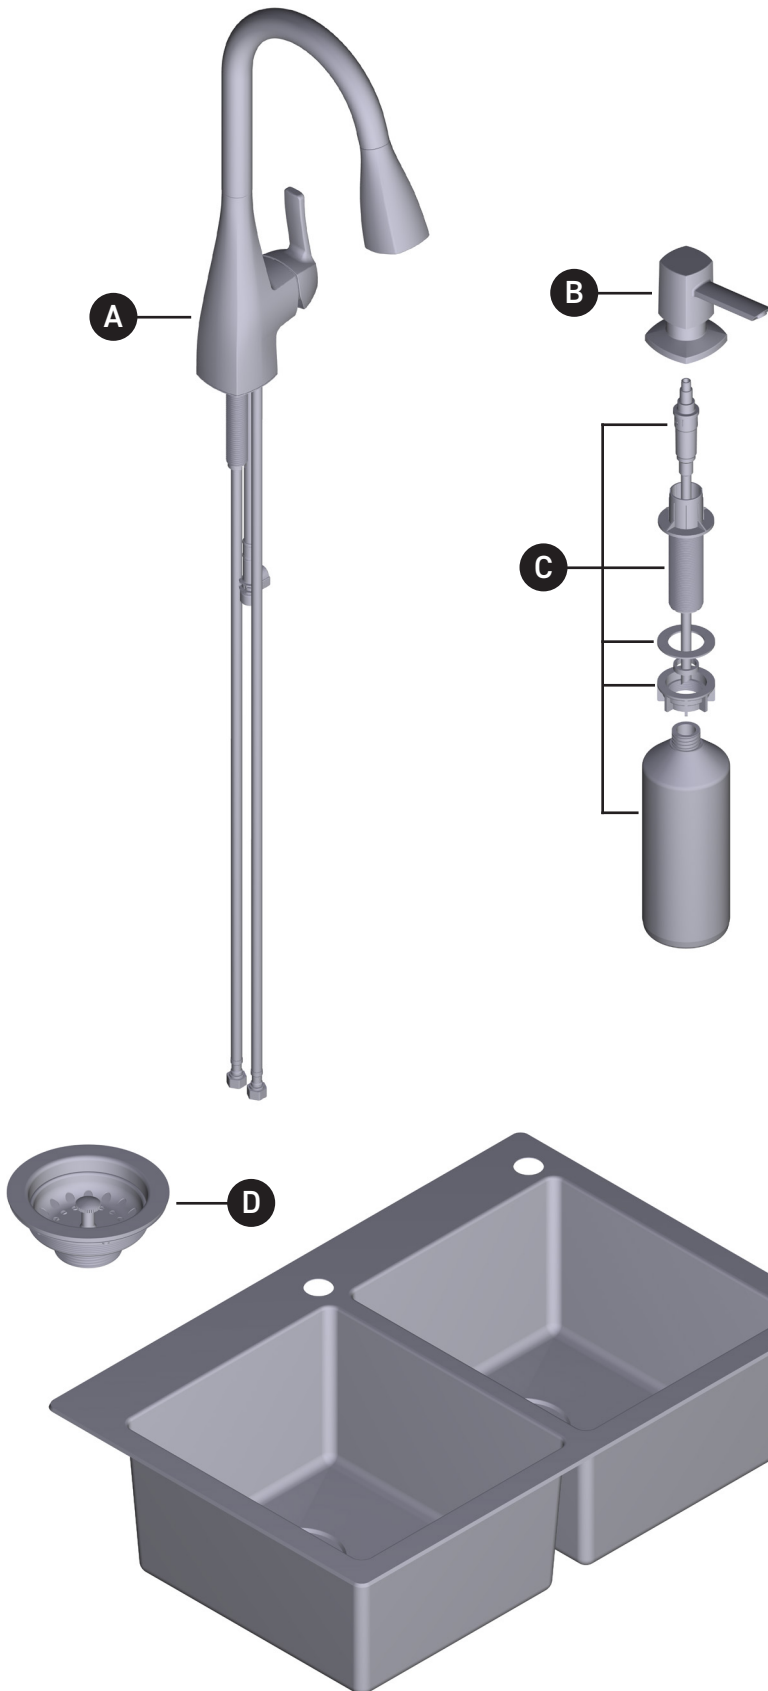

MOEN®

ORDER BY PART NUMBER

Illustrated Parts

KIRAN™

One Handle Pulldown
Kitchen Faucet & Sink Combo

MODEL 216002 **TYPE** Faucet/Sink Combo **FINISH** Spot Resist Stainless

ID	Kit Description	Kit Number	Finish
A	Faucet (202739SRS)	See page 2	Spot Resist Stainless
B	Soap Dispenser	162719SRS	Spot Resist Stainless
C	Underdeck Kit	173490	N/A
D	Drain	22036	Spot Resist Stainless
E	Sink	216005	Stainless
	Mounting Nut & Screws - Top Mount (x10)	181250	Spot Resist Stainless
	Mounting Nut & Screws - Under Mount (x10)	22650	Spot Resist Stainless
	Installation Tool	118305	N/A

MOEN®

ORDER BY PART NUMBER

Note: To order full faucet, use 202739SRS. Faucet not sold separately. Sold as part of 216002 sink combo only.

Illustrated Parts

KIRAN™

Single Handle High Arc
Pulldown Kitchen Faucet

ID	Kit Description	Kit Number	Finish
A	Spout Tube Kit	176078SRS	Spot Resist Stainless
B	O-Ring and Screen Washer Kit	158550	N/A
C	Wand Kit	162716SRS	Spot Resist Stainless
D	Deck Gasket	162697SRS	Spot Resist Stainless
E	Handle Kit	162717SRS	Spot Resist Stainless
F	Set Screw (Requires 3/32" hex key)	155023	N/A
G	Dome Kit	162718SRS	Spot Resist Stainless
H	Replacement Cartridge, Cartridge Nut and Set Screw	1255	N/A
I	Hose Kit	150259	N/A
J	Weight Kit	125989	N/A
K	Mounting Hardware	192155	N/A
L	Installation Tool	118305	N/A
M	*Optional* Mounting Hardware	176787	N/A