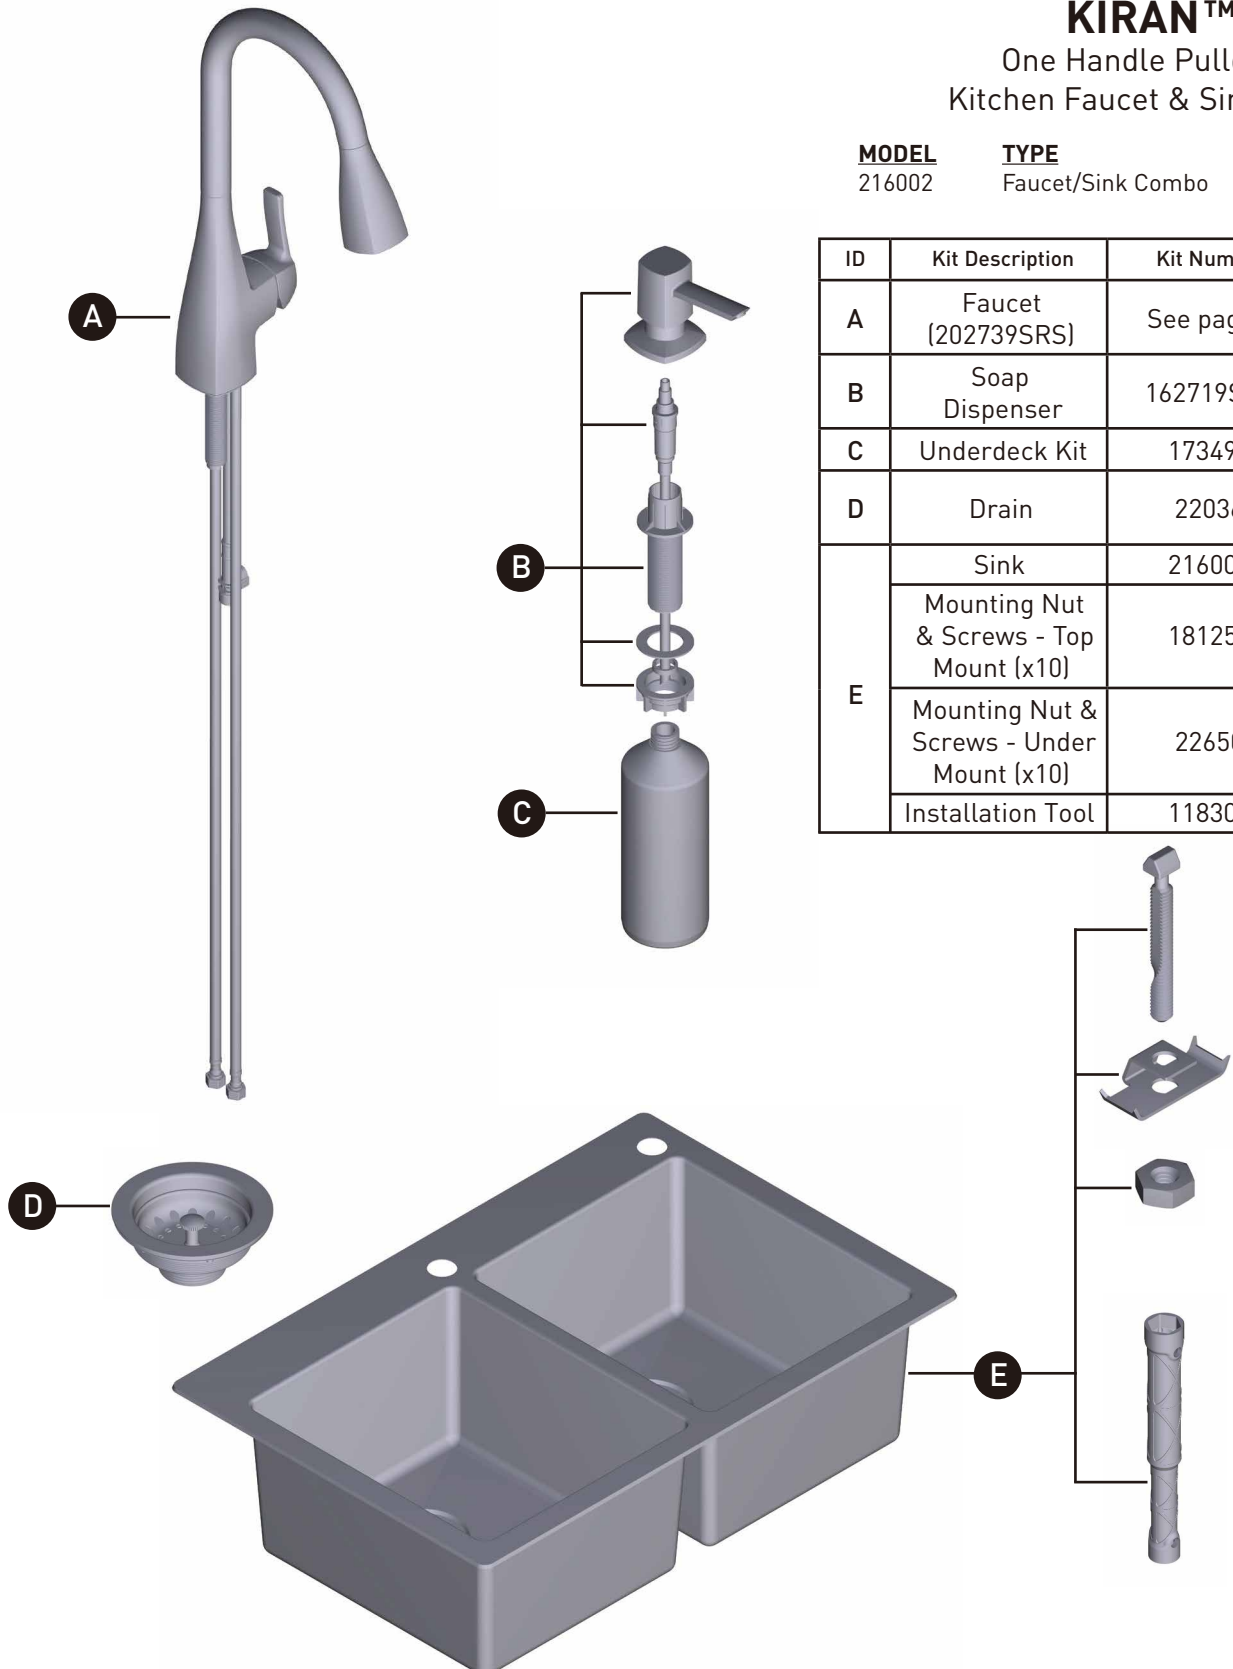

ILLUSTRATED PARTS

KIRAN™

One Handle Pulldown
Kitchen Faucet & Sink Combo

MODEL 216002 **TYPE** Faucet/Sink Combo **FINISH** Spot Resist Stainless

ID	Kit Description	Kit Number	Finish
A	Faucet (202739SRS)	See page 2	Spot Resist Stainless
B	Soap Dispenser	162719SRS	Spot Resist Stainless
C	Underdeck Kit	173490	N/A
D	Drain	22036	Spot Resist Stainless
E	Sink	216005	Stainless
	Mounting Nut & Screws - Top Mount (x10)	181250	Spot Resist Stainless
	Mounting Nut & Screws - Under Mount (x10)	22650	Spot Resist Stainless
	Installation Tool	118305	N/A

ORDER BY PART NUMBER

Note: To order full faucet, use 202739SRS. Faucet not sold separately. Sold as part of 216002 sink combo only.

ILLUSTRATED PARTS

KIRAN™

Single Handle High Arc
Pulldown Kitchen Faucet

ID	Kit Description	Kit Number	Finish
A	Spout Tube Kit	176078SRS	Spot Resist Stainless
B	O-Ring and Screen Washer Kit	158550	N/A
C	Wand Kit	162716SRS	Spot Resist Stainless
D	Deck Gasket	162697BL	Matte Black
E	Handle Kit	162717SRS	Spot Resist Stainless
F	Set Screw (Requires 3/32" hex key)	155023	N/A
G	Dome Kit	162718SRS	Spot Resist Stainless
H	Replacement Cartridge, Cartridge Nut and Set Screw	1255	N/A
I	Hose Kit	150259	N/A
J	Weight Kit	125989	N/A
K	Mounting Hardware	192155	N/A
L	Installation Tool	118305	N/A
M	*Optional* Mounting Hardware	176787	N/A