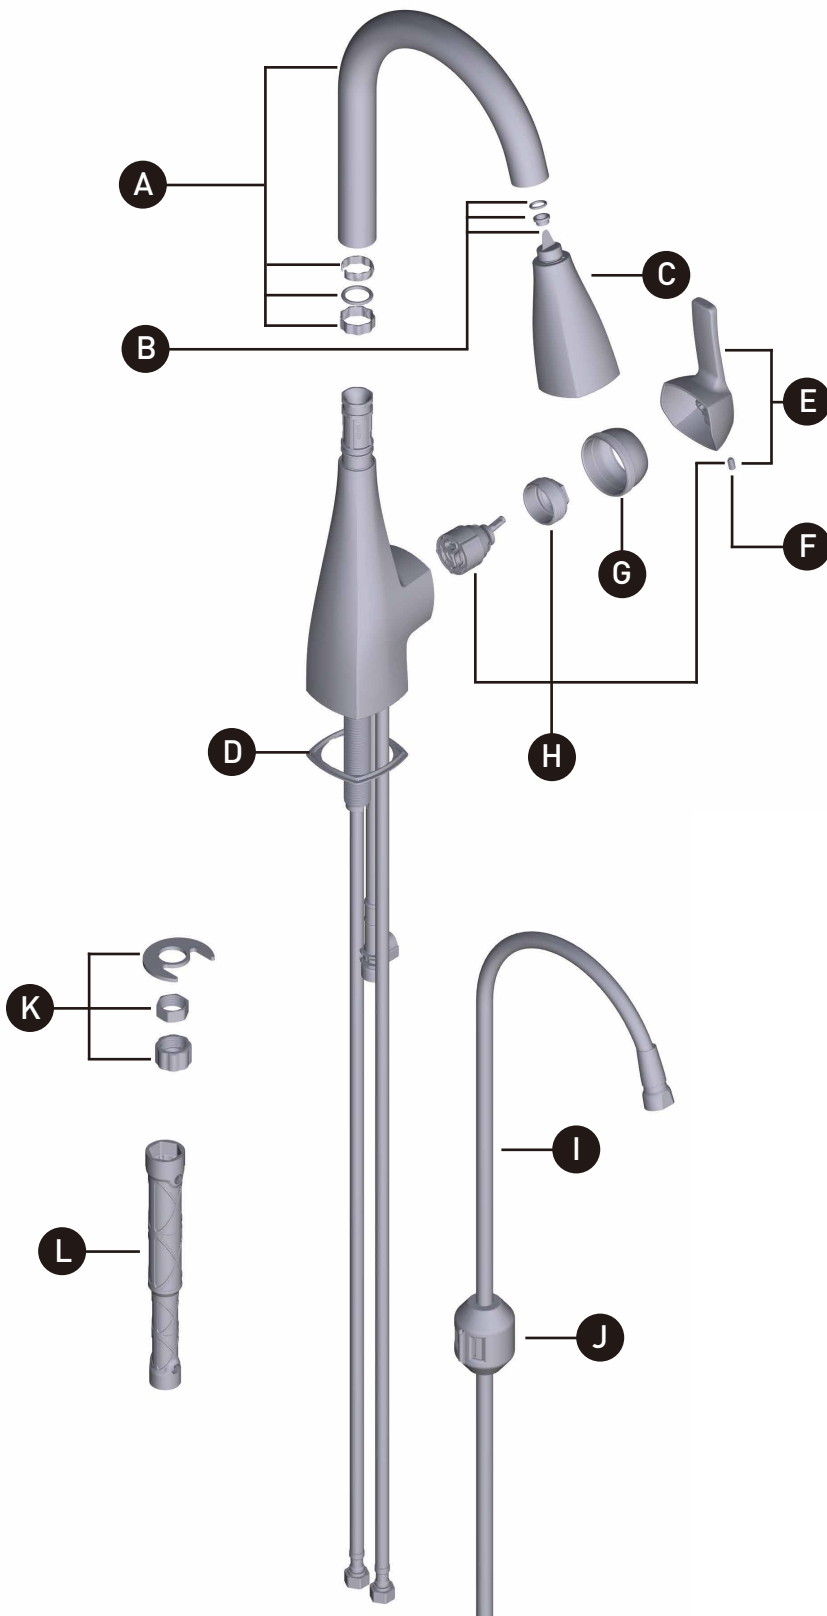

ILLUSTRATED PARTS

KIRAN™

One Handle Pulldown
Kitchen Faucet & Sink Combo

MODEL 216002 **TYPE** Faucet/Sink Combo **FINISH** Spot Resist Stainless

ID	Kit Description	Kit Number	Finish
A	Faucet (202739SRS)	See page 2	Spot Resist Stainless
B	Soap Dispenser	162719SRS	Spot Resist Stainless
C	Underdeck Kit	173490	N/A
D	Drain	22036	Spot Resist Stainless
E	Sink	216005	Stainless
	Mounting Nut & Screws - Top Mount (x10)	181250	Spot Resist Stainless
	Mounting Nut & Screws - Under Mount (x10)	22650	Spot Resist Stainless
	Installation Tool	118305	N/A

ORDER BY PART NUMBER

Note: To order full faucet, use 202739SRS. Faucet not sold separately. Sold as part of 216002 sink combo only.

ILLUSTRATED PARTS

KIRAN™

Single Handle High Arc
Pulldown Kitchen Faucet

ID	Kit Description	Kit Number	Finish
A	Spout Tube Kit	176078SRS	Spot Resist Stainless
B	O-Ring and Screen Washer Kit	158550	N/A
C	Wand Kit	162716SRS	Spot Resist Stainless
D	Deck Gasket	162697BL	Matte Black
E	Handle Kit	162717SRS	Spot Resist Stainless
F	Set Screw (Requires 3/32" hex key)	155023	N/A
G	Dome Kit	162718SRS	Spot Resist Stainless
H	Replacement Cartridge, Cartridge Nut and Set Screw	1255	N/A
I	Hose Kit	150259	N/A
J	Weight Kit	125989	N/A
K	Mounting Hardware	192155	N/A
L	Installation Tool	118305	N/A
M	*Optional* Mounting Hardware	176787	N/A