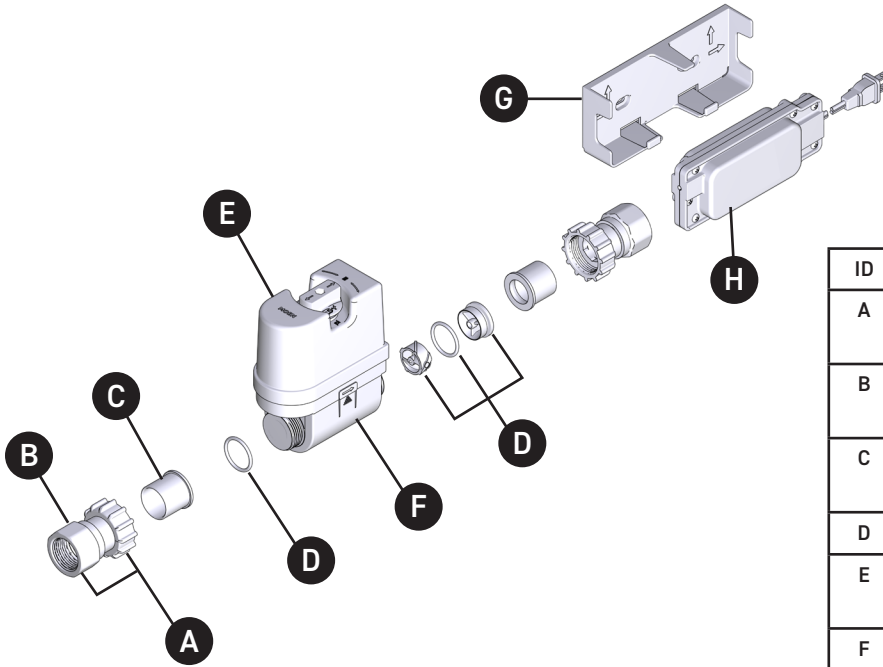

Moen®

Smart Home Water Monitoring
and Leak Detection System

MODEL
900-006

TYPE
1"

ID	Kit Description	Kit Number	Finish
A	1" Plastic Union Nuts & Tailpieces (x2)	935-010	N/A
B	1" Tailpiece Kit - NPT (x2)	935-004	N/A
C	1" Tailpiece Kit - Solder (x2)	935-005	N/A
D	3/4" O-Rings & Turbine	935-016	N/A
E	1" Module Device Assembly, Kit # 900-006	900-006	N/A
F	Plastic Waterway Cover for 3/4" & 1" Modules	935-014	N/A
G	AC Adapter Mounting Bracket (attaches AC adapter to a wall)	930-011	N/A
H	Outdoor-rated AC Power Adapter (for service/replacement needs)	920-002	N/A