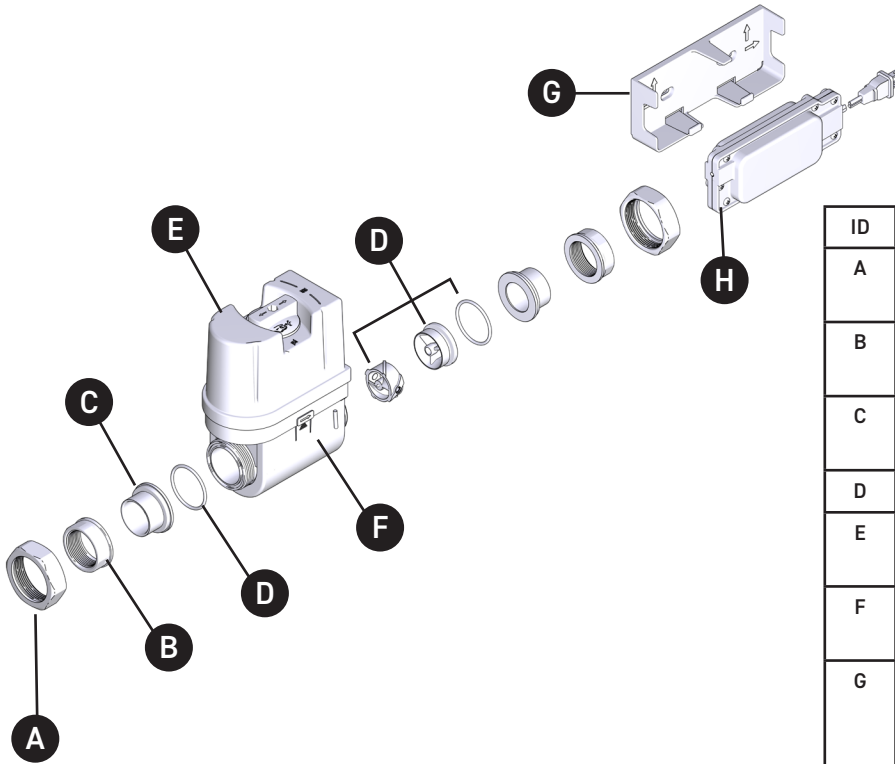

Moen®

Smart Home Water Monitoring
and Leak Detection System

MODEL
900-002

TYPE
1-1/4"

ID	Kit Description	Kit Number	Finish
A	1-1/4" Brass Union Nuts (x2)	935-011	N/A
B	1-1/4" Tailpiece Kit - NPT (x2)	935-006	N/A
C	1-1/4" Tailpiece Kit - Solder (x2)	935-007	N/A
D	1-1/4" O-Rings & Turbine	935-017	N/A
E	1-1/4" Module Device Assembly	900-002	N/A
F	Plastic Waterway Cover for 1-1/4" Module	935-015	N/A
G	AC Adapter Mounting Bracket (attaches AC adapter to a wall)	930-011	N/A
H	Outdoor-rated AC Power Adapter (for service/replacement needs)	920-002	N/A