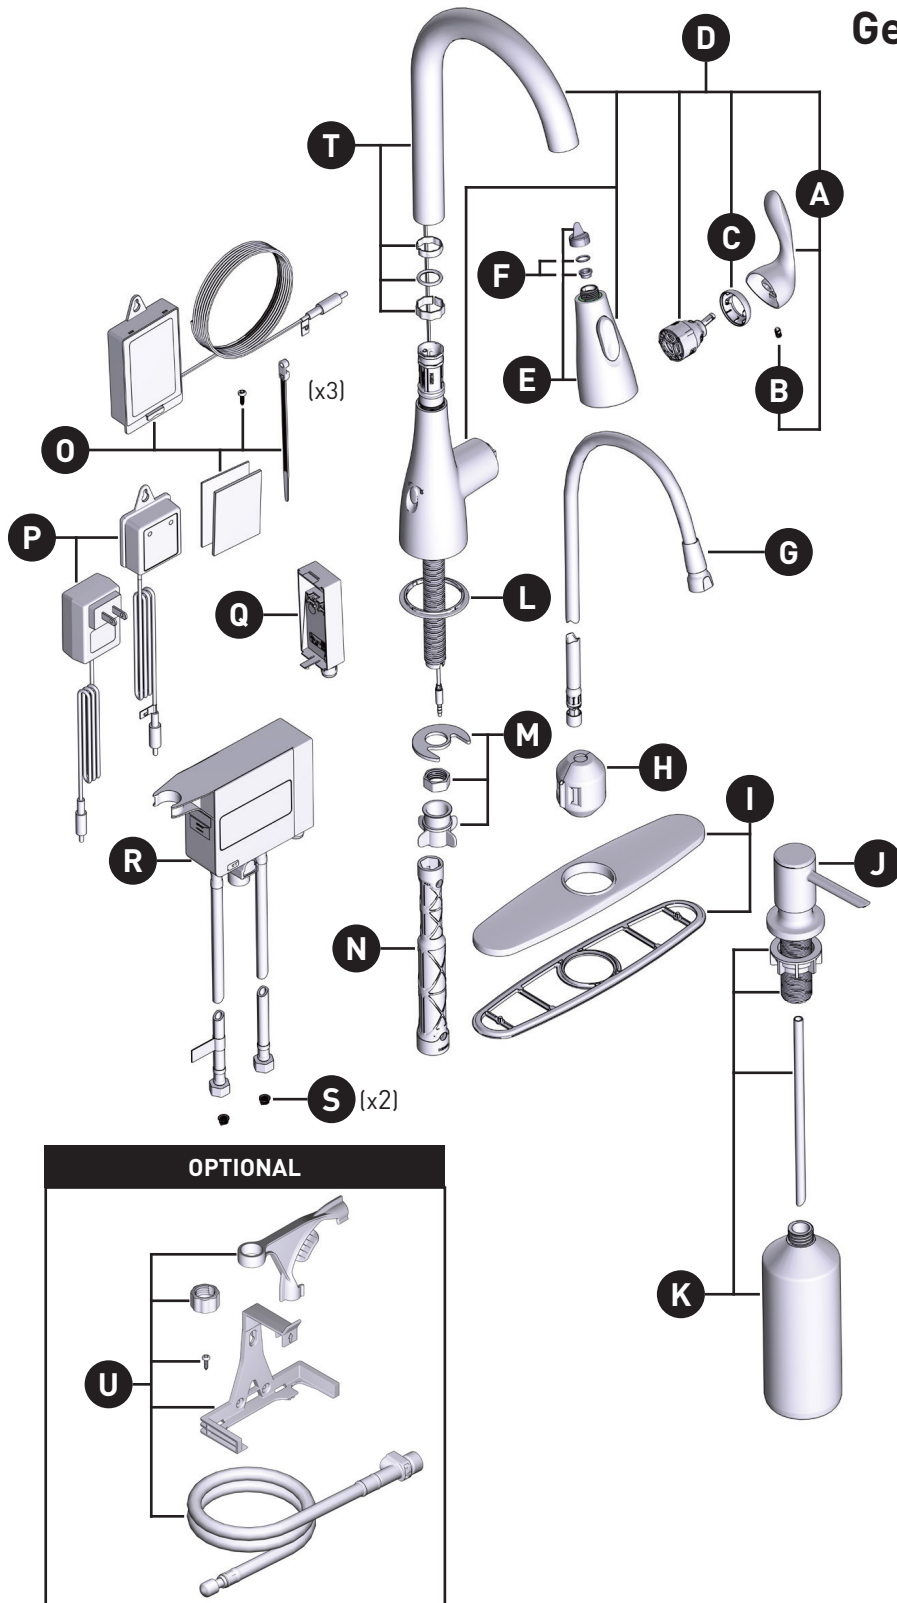

ORDER BY PART NUMBER

ILLUSTRATED PARTS

Georgene[™] MotionSense Wave[™]

Hands-Free, Single-Handle High Arc
Pulldown Kitchen Faucet

MODELS: 87912EW (Series)

ID	Kit Number	Finish
*A	197708	See below
B	155023	N/A
*C	160660	See below
*D	207958	See below
*E	162469	See below
F	158550	N/A
G	212650	N/A
H	125989	N/A
*I	141002	See below
*J	171172	See below
K	344113	N/A
*L	143338	See below
M	193774	N/A
N	118305	N/A
O	177567	N/A
P	169031	N/A
Q	188031	N/A
R	177569	N/A
S	197171 (x2)	N/A
*T	174948	See below
U	177566	N/A

*Finish Determined by Suffix	
Finish	Description
SRS	Spot Resist Stainless
BL	Matte Black