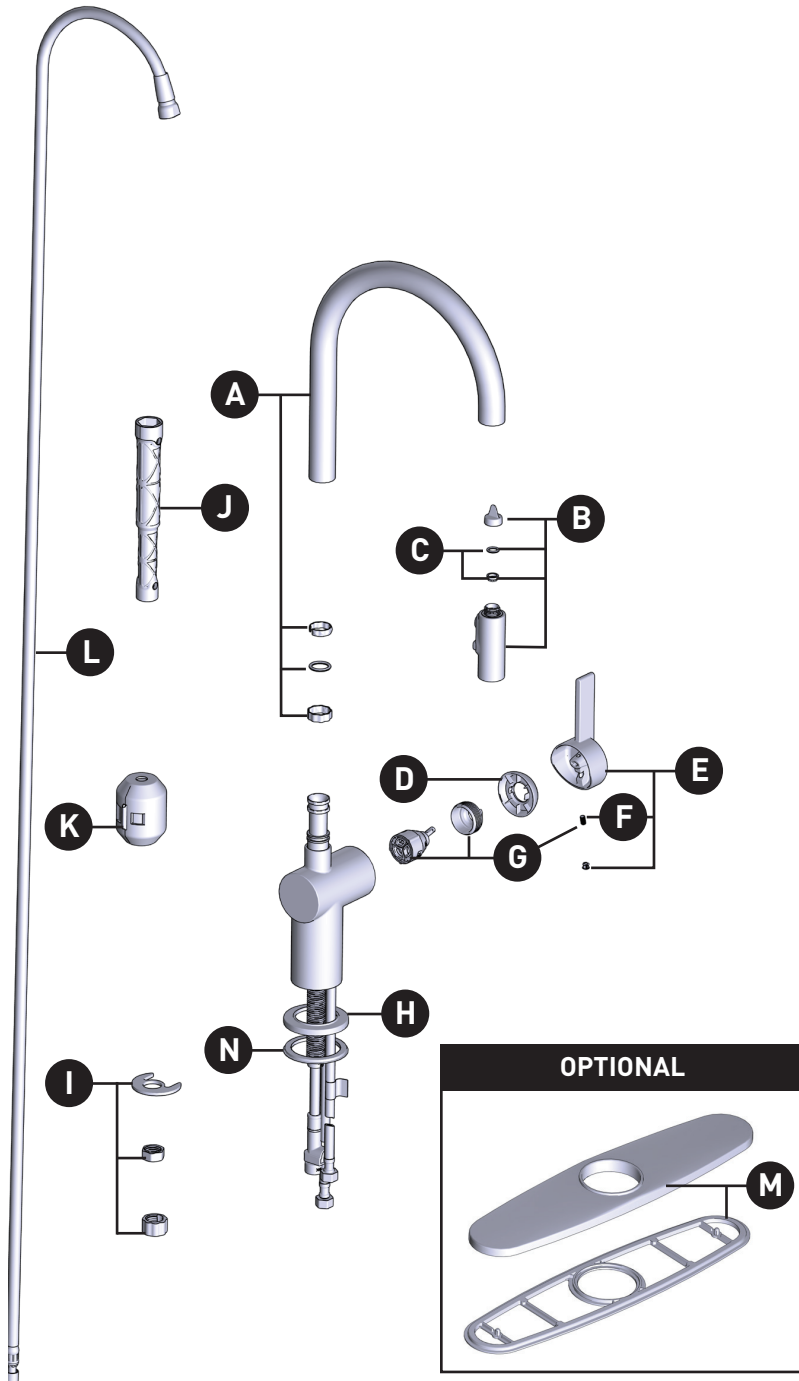

### CIA™

Single-Handle High Arc Pulldown Kitchen Faucet  
7622 Series

#### ORDER BY PART NUMBER

ID	Kit Number	Finish
*A	207767	See below
*B	201994	See below
C	141025	N/A
*D	207773	See below
*E	207771	See below
F	155023	N/A
G	160657	N/A
*H	207770	See below
I	192155	N/A
J	118305	N/A
K	150260	N/A
L	150259	N/A
*M	141002	See below
N	140251	N/A

#### \*Finish Determined by Suffix

Finish	Description
No Suffix	Chrome
BL	Matte Black
BG	Brushed Gold
SRS	Spot Resist Stainless
BZG	Bronzed Gold
NL	Nickel