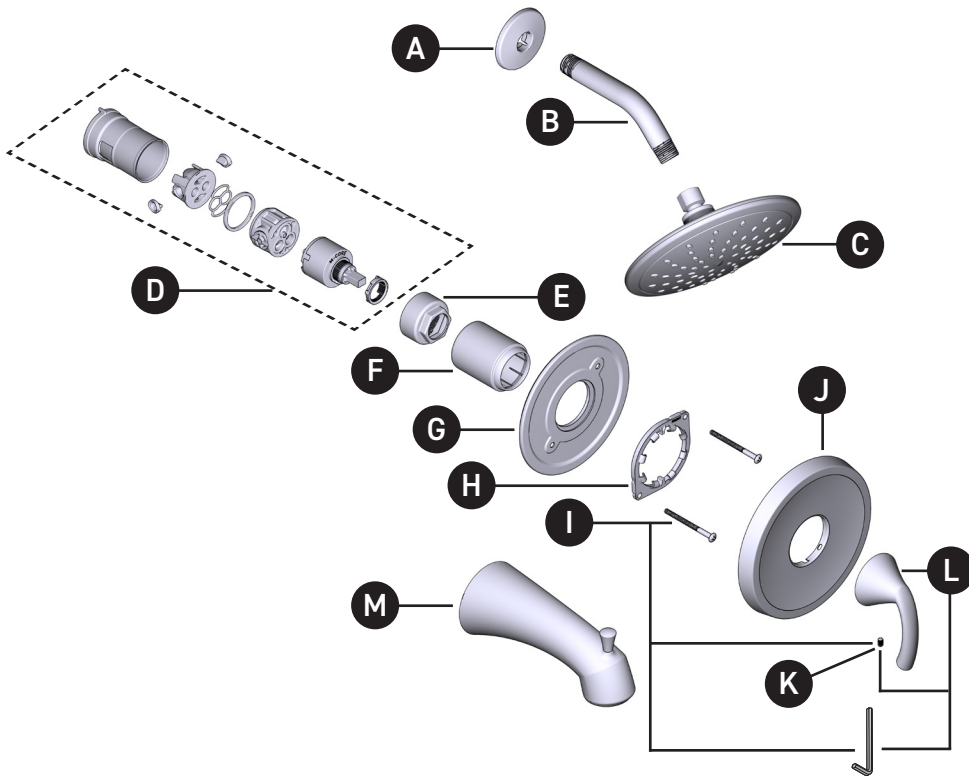

MOEN®

ORDER BY PART NUMBER

SHOWER TRIM ONLY

UT2842EP
UT2842EPBN
UT2842EPBL

TUB SHOWER TRIM

UT2843EP
UT2843EPBN
UT2843EPBL

FINISH

Chrome
Brushed Nickel
Matte Black

EP=1.75 GPM HEAD

Illustrated Parts

GLYDE™

Single-Handle M-CORE™ 2-Series Trim

ID	Kit Description	Kit Number	Finish
A	Shower Arm Flange	137488	Chrome
		137488BN	Brushed Nickel
		137488BL	Matte Black
B	Shower Arm (Rainshower)	123815	Chrome
		123815BN	Brushed Nickel
		123815BL	Matte Black
C	Rainshower (1.75 GPM)	6345EP	Chrome
		6345EPBN	Brushed Nickel
		6345EPBL	Matte Black
D	Cartridge Assembly	1212	N/A
E	Cartridge Nut	200762	N/A
F	Sleeve	200775	Chrome
		200775BN	Brushed Nickel
		200775BL	Matte Black
G	Backing Plate	200766	N/A
H	Snap Ring	200772	N/A
I	Backing Plate Screws (2)	200764	N/A
J	Escutcheon Kit	206322	Chrome
		206322BN	Brushed Nickel
		206322BL	Matte Black
K	Set Screw (Requires 3/32" Hex Key)	40057	N/A
L	Handle Kit	206323	Chrome
		206323BN	Brushed Nickel
		206323BL	Matte Black
M	Diverter Tub Spout	179791	Chrome
		179791BN	Brushed Nickel
		179791BL	Matte Black

OPTIONAL: 1" Handle Extension Kit

	MODEL	FINISH
	200755	Chrome
	200755BN	Brushed Nickel
	200755BL	Matte Black