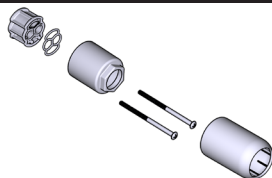

MOEN®

ORDER BY PART NUMBER

SHOWER TRIM ONLY	TUB SHOWER TRIM	FINISH
UT2282EP	UT2283EP	Chrome
UT2282EPBN	UT2283EPBN	Brushed Nickel
UT2282EPORB	UT2283EPORB	Oil Rubbed Bronze
UT2282EPBL	UT2283EPBL	Matte Black

EP=1.75 GPM HEAD

Illustrated Parts

DARTMOOR™

Single-Handle M-CORE™ 2-Series Trim

ID	Kit Description	Kit Number	Finish
A	Shower Arm Flange	AT2199	Chrome
		AT2199BN	Brushed Nickel
		AT2199ORB	Oil Rubbed Bronze
		AT2199WR	Matte Black
B	Shower Arm (Rainshower)	123815	Chrome
		123815BN	Brushed Nickel
		123815ORB	Oil Rubbed Bronze
		123815BL	Matte Black
C	Rainshower (1.75 GPM)	6345EP	Chrome
		6345EPBN	Brushed Nickel
		6345EPORB	Oil Rubbed Bronze
		6345EPBL	Matte Black
D	Cartridge Assembly	1212	N/A
E	Cartridge Nut	200762	N/A
F	Sleeve	200775	Chrome
		200775BN	Brushed Nickel
		200775ORB	Oil Rubbed Bronze
		200775BL	Matte Black
G	Backing Plate	200766	N/A
H	Snap Ring	200772	N/A
I	Backing Plate Screws (2)	200764	N/A
J	Escutcheon Kit	206304	Chrome
		206304BN	Brushed Nickel
		206304ORB	Oil Rubbed Bronze
		206304BL	Matte Black
K	Handle Kit	206305	Chrome
		206305BN	Brushed Nickel
		206305ORB	Oil Rubbed Bronze
		206305BL	Matte Black
L	Set Screw (Requires 3 3/32" Hex Key)	40057	N/A
M	Diverter Tub Spout	3737	Chrome
		3737BN	Brushed Nickel
		3737ORB	Oil Rubbed Bronze
		3737BL	Matte Black

OPTIONAL: 1" Handle Extension Kit

MODEL	FINISH
200755	Chrome
200755BN	Brushed Nickel
200755ORB	Oil Rubbed Bronze
200755BL	Matte Black