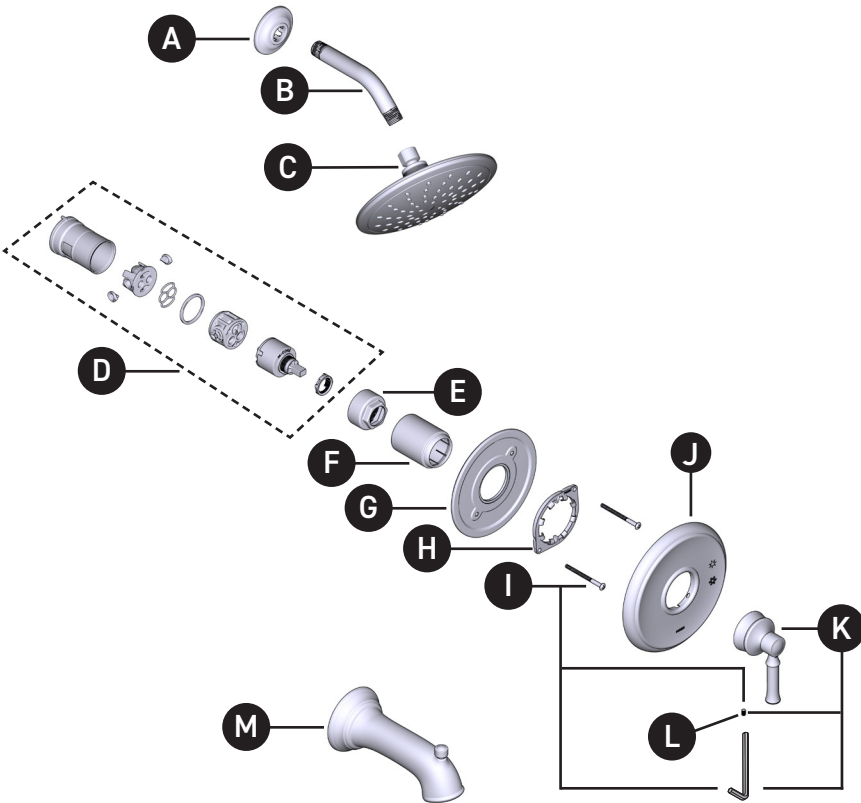

MOEN®

ORDER BY PART NUMBER

SHOWER TRIM ONLY	TUB SHOWER TRIM	FINISH
UT2282EP	UT2283EP	Chrome
UT2282EPBN	UT2283EPBN	Brushed Nickel
UT2282EPORB	UT2283EPORB	Oil Rubbed Bronze
UT2282EPBL	UT2283EPBL	Matte Black

EP=1.75 GPM HEAD

Illustrated Parts

DARTMOOR™

Single-Handle M-CORE™ 2-Series Trim

ID	Kit Description	Kit Number	Finish
A	Shower Arm Flange	AT2199	Chrome
		AT2199BN	Brushed Nickel
		AT2199ORB	Oil Rubbed Bronze
		AT2199WR	Matte Black
B	Shower Arm (Rainshower)	123815	Chrome
		123815BN	Brushed Nickel
		123815ORB	Oil Rubbed Bronze
		123815BL	Matte Black
C	Rainshower (1.75 GPM)	6345EP	Chrome
		6345EPBN	Brushed Nickel
		6345EPORB	Oil Rubbed Bronze
		6345EPBL	Matte Black
D	Cartridge Assembly	1212	N/A
E	Cartridge Nut	200762	N/A
F	Sleeve	200775	Chrome
		200775BN	Brushed Nickel
		200775ORB	Oil Rubbed Bronze
		200775BL	Matte Black
G	Backing Plate	200766	N/A
H	Snap Ring	200772	N/A
I	Backing Plate Screws (2)	200764	N/A
J	Escutcheon Kit	206304	Chrome
		206304BN	Brushed Nickel
		206304ORB	Oil Rubbed Bronze
		206304BL	Matte Black
K	Handle Kit	206305	Chrome
		206305BN	Brushed Nickel
		206305ORB	Oil Rubbed Bronze
		206305BL	Matte Black
L	Set Screw (Requires 3 3/32" Hex Key)	40057	N/A
M	Diverter Tub Spout	3737	Chrome
		3737BN	Brushed Nickel
		3737ORB	Oil Rubbed Bronze
		3737BL	Matte Black

OPTIONAL: 1" Handle Extension Kit

MODEL	FINISH
200755	Chrome
200755BN	Brushed Nickel
200755ORB	Oil Rubbed Bronze
200755BL	Matte Black